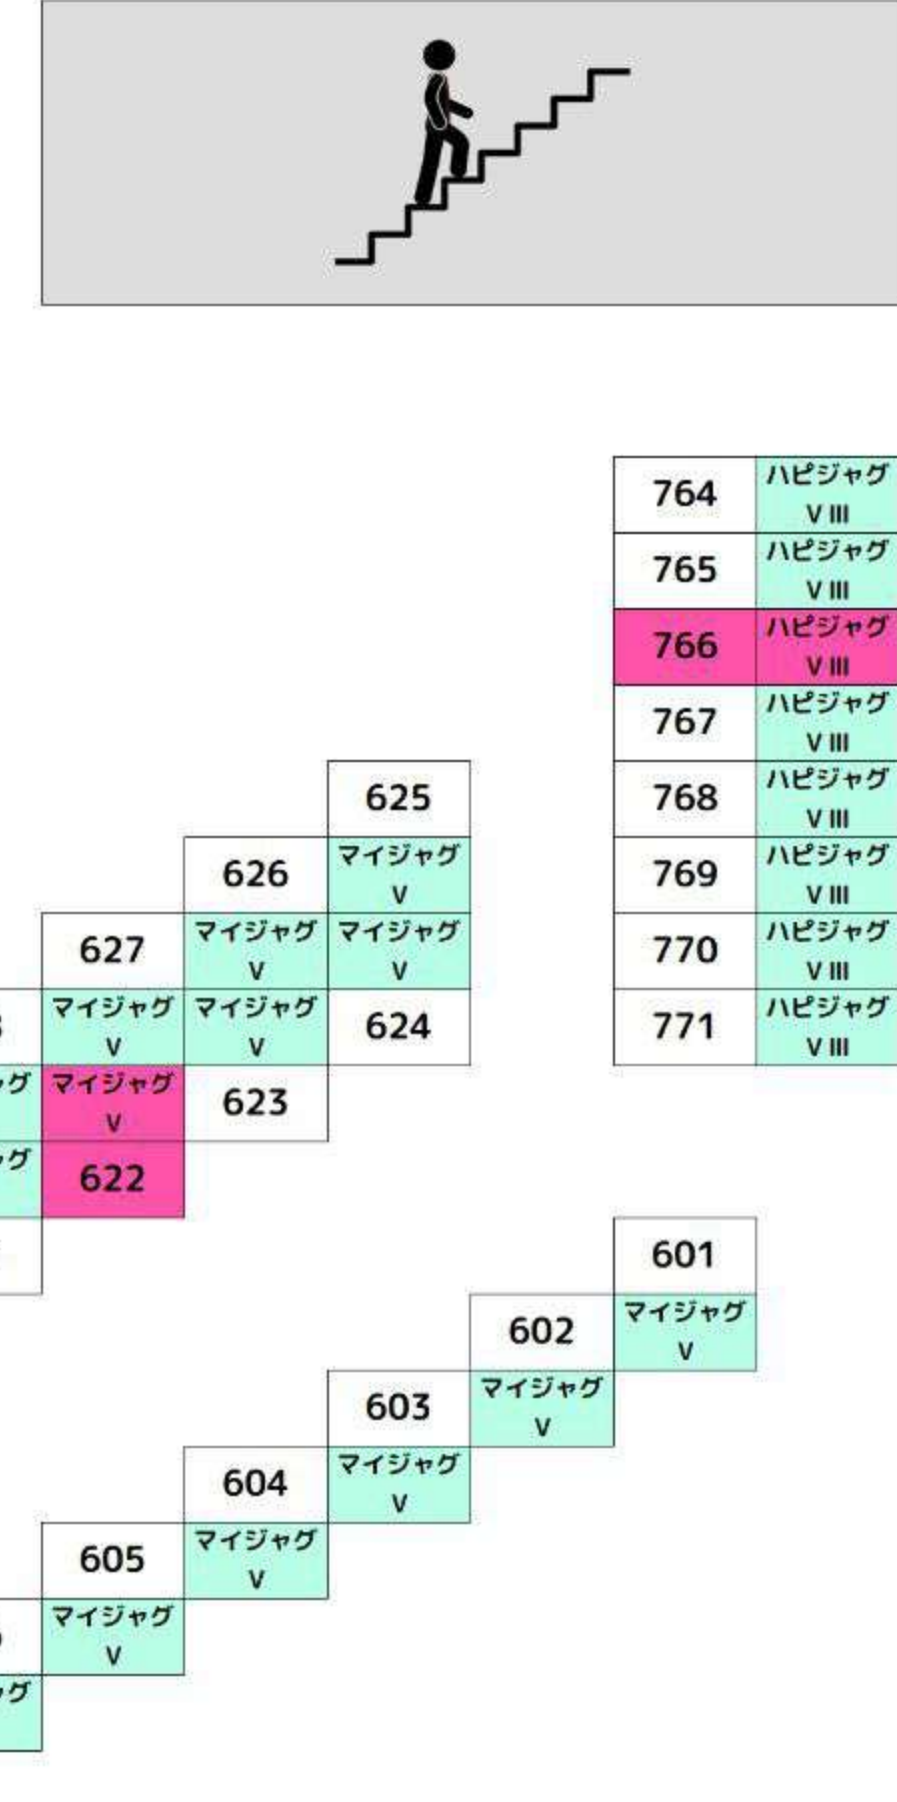

Table with 6 columns: Room number and name. Includes rooms like 141, 140, 139, 138, 137, 136, 135.

末尾ゼロ目台

TOILET

Table with 10 columns: Room number and name. Includes rooms like 71, 70, 69, 68, 67, 66, 65, 64, 63, 62, 61, 60, 48, 49, 50, 51, 52, 53, 54, 55, 56, 57, 58, 59.

Table with 6 columns: Room number and name. Includes rooms like 107, 108, 109, 110, 111, 112, 113, 114, 115, 116.

Table with 6 columns: Room number and name. Includes rooms like 134, 133, 132, 131, 130, 129, 123, 124, 125, 126, 127, 128, 122, 121, 120, 117, 118, 119, 22, 23, 24, 28, 27, 26, 25, 35, 34, 33, 32, 31, 30, 29.

2F

Table with 2 columns: Room number and name. Includes rooms like 692, 691, 690, 689, 688, 687, 686, 774, 693, 694, 695, 696, 697, 698.

Table with 2 columns: Room number and name. Includes rooms like 705, 704, 703, 706, 707, 713, 712, 711, 710, 709, 708, 707.

Table with 2 columns: Room number and name. Includes rooms like 728, 729, 730, 731, 738, 737, 736, 735, 734, 733, 732, 739, 740, 741, 742, 743, 744, 745, 752, 751, 750, 749, 748, 747, 746.

Table with 2 columns: Room number and name. Includes rooms like 757, 756, 755, 754, 753, 772, 764, 765, 766, 767, 768, 769, 770, 771.