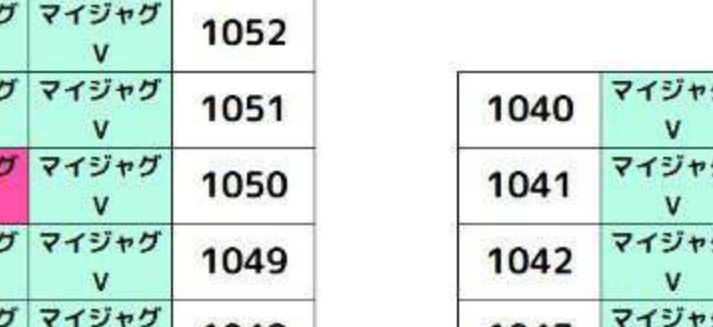

Table with 2 columns: Room number and name. Includes rooms like 1063, 1064, 1065, 1066, 1067, 1068, 1069, 1077, 1076, 1075, 1074, 1073, 1072, 1071.

Table with 2 columns: Room number and name. Includes rooms like 1053, 1054, 1055, 1056, 1057, 1052, 1051, 1050, 1049, 1048, 1047, 1046.

Table with 2 columns: Room number and name. Includes rooms like 1040, 1041, 1042, 1043, 1044, 1045, 1039, 1038, 1037, 1036, 1035, 1034.

Table with 2 columns: Room number and name. Includes rooms like 1033, 1032, 1031, 1030, 1029, 1028, 1016, 1017, 1018, 1019, 1020, 1021, 1022, 1023, 1024, 1025, 1026, 1027, 1010, 1011, 1012, 1013, 1014.