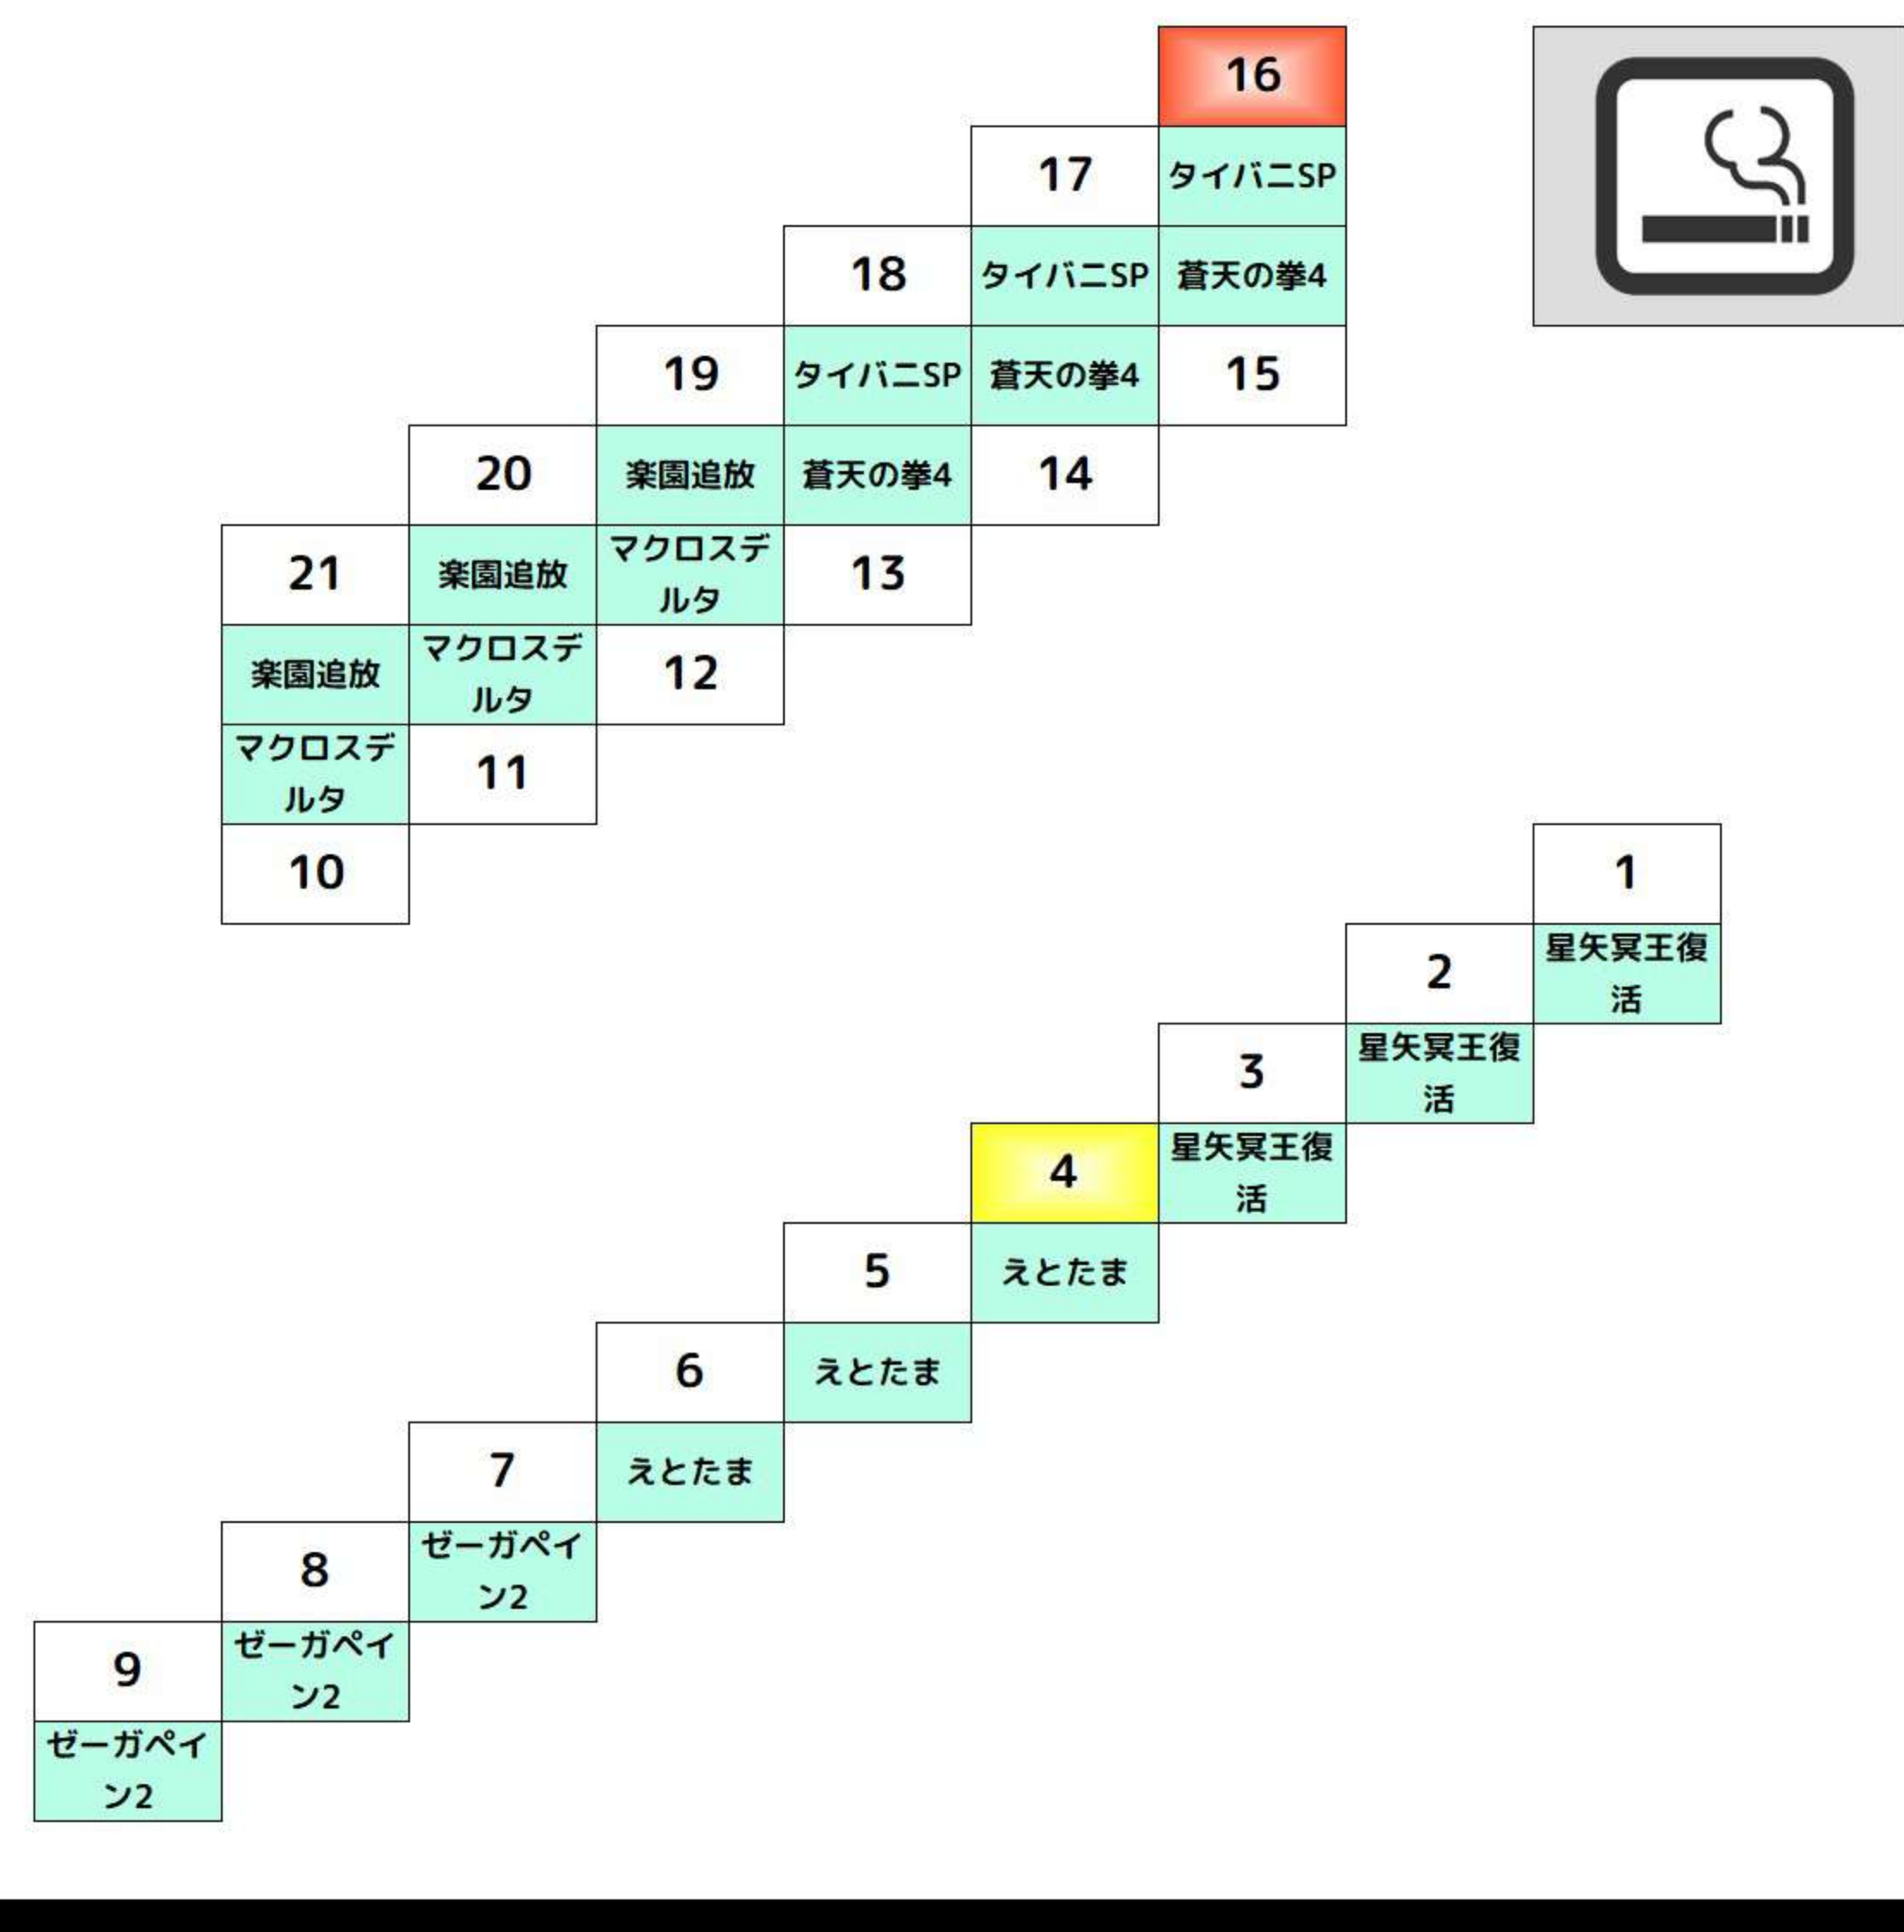

Table with columns for 'Re:ゼロ' and values ranging from 134 to 128.

Table with columns for 'まどか' and values ranging from 122 to 117.

Table with columns for 'エヴァ' and values ranging from 22 to 24.

Table with columns for 'ハジメ' and values ranging from 28 to 25.

Table with columns for 'ハジメ' and values ranging from 35 to 29.

Table with columns for '番号ZERO' and values ranging from 71 to 60.

Table with columns for 'ハジメ' and values ranging from 47 to 36.

+1,000枚以上 +2,000枚以上 +3,000枚以上

Table with columns for '1132' and '1133' with values ranging from 1132 to 1135.

Table with columns for '1143' and '1144' with values ranging from 1143 to 1149.

Table with columns for '1163' and '1164' with values ranging from 1163 to 1171.

Table with columns for '1461' and '1460' with values ranging from 1461 to 1456.

Table with columns for '1425' and '1426' with values ranging from 1425 to 1428.

Table with columns for '1436' and '1437' with values ranging from 1436 to 1444.