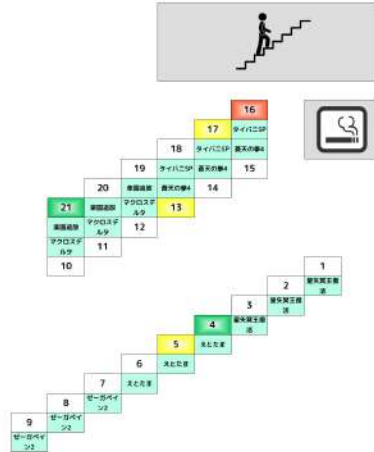

+1,000枚以上 +2,000枚以上 +3,000枚以上

BF

Table for BF floor showing room numbers and counts. Includes a TOILET icon and a staircase icon.

Table with 6 columns and 2 rows of numbers.

Table with 6 columns and 2 rows of numbers.

Table with 6 columns and 2 rows of numbers.

Table with 3 columns and 3 rows of numbers.

Table with 4 columns and 3 rows of numbers.

Table with 8 columns and 2 rows of numbers.

+1,000枚以上 +2,000枚以上 +3,000枚以上

2F

Table for 2F floor showing room numbers and counts. Includes a TOILET icon and a staircase icon.

Table with 6 columns and 2 rows of numbers.

+1,000枚以上 +2,000枚以上 +3,000枚以上

3F

Table for 3F floor showing room numbers and counts. Includes a TOILET icon and a staircase icon.

Table with 6 columns and 2 rows of numbers.

+1,000枚以上 +2,000枚以上 +3,000枚以上

4F

Table for 4F floor showing room numbers and counts. Includes a TOILET icon and a staircase icon.

Table with 6 columns and 2 rows of numbers.