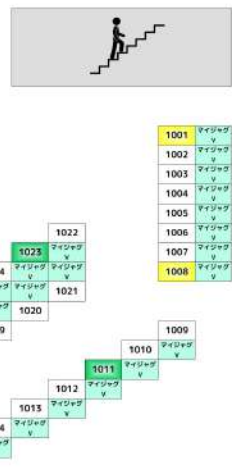

3F

Table of room numbers for 3F floor, including room numbers and their corresponding counts, color-coded by category.

Summary table for 3F floor showing counts for different categories.