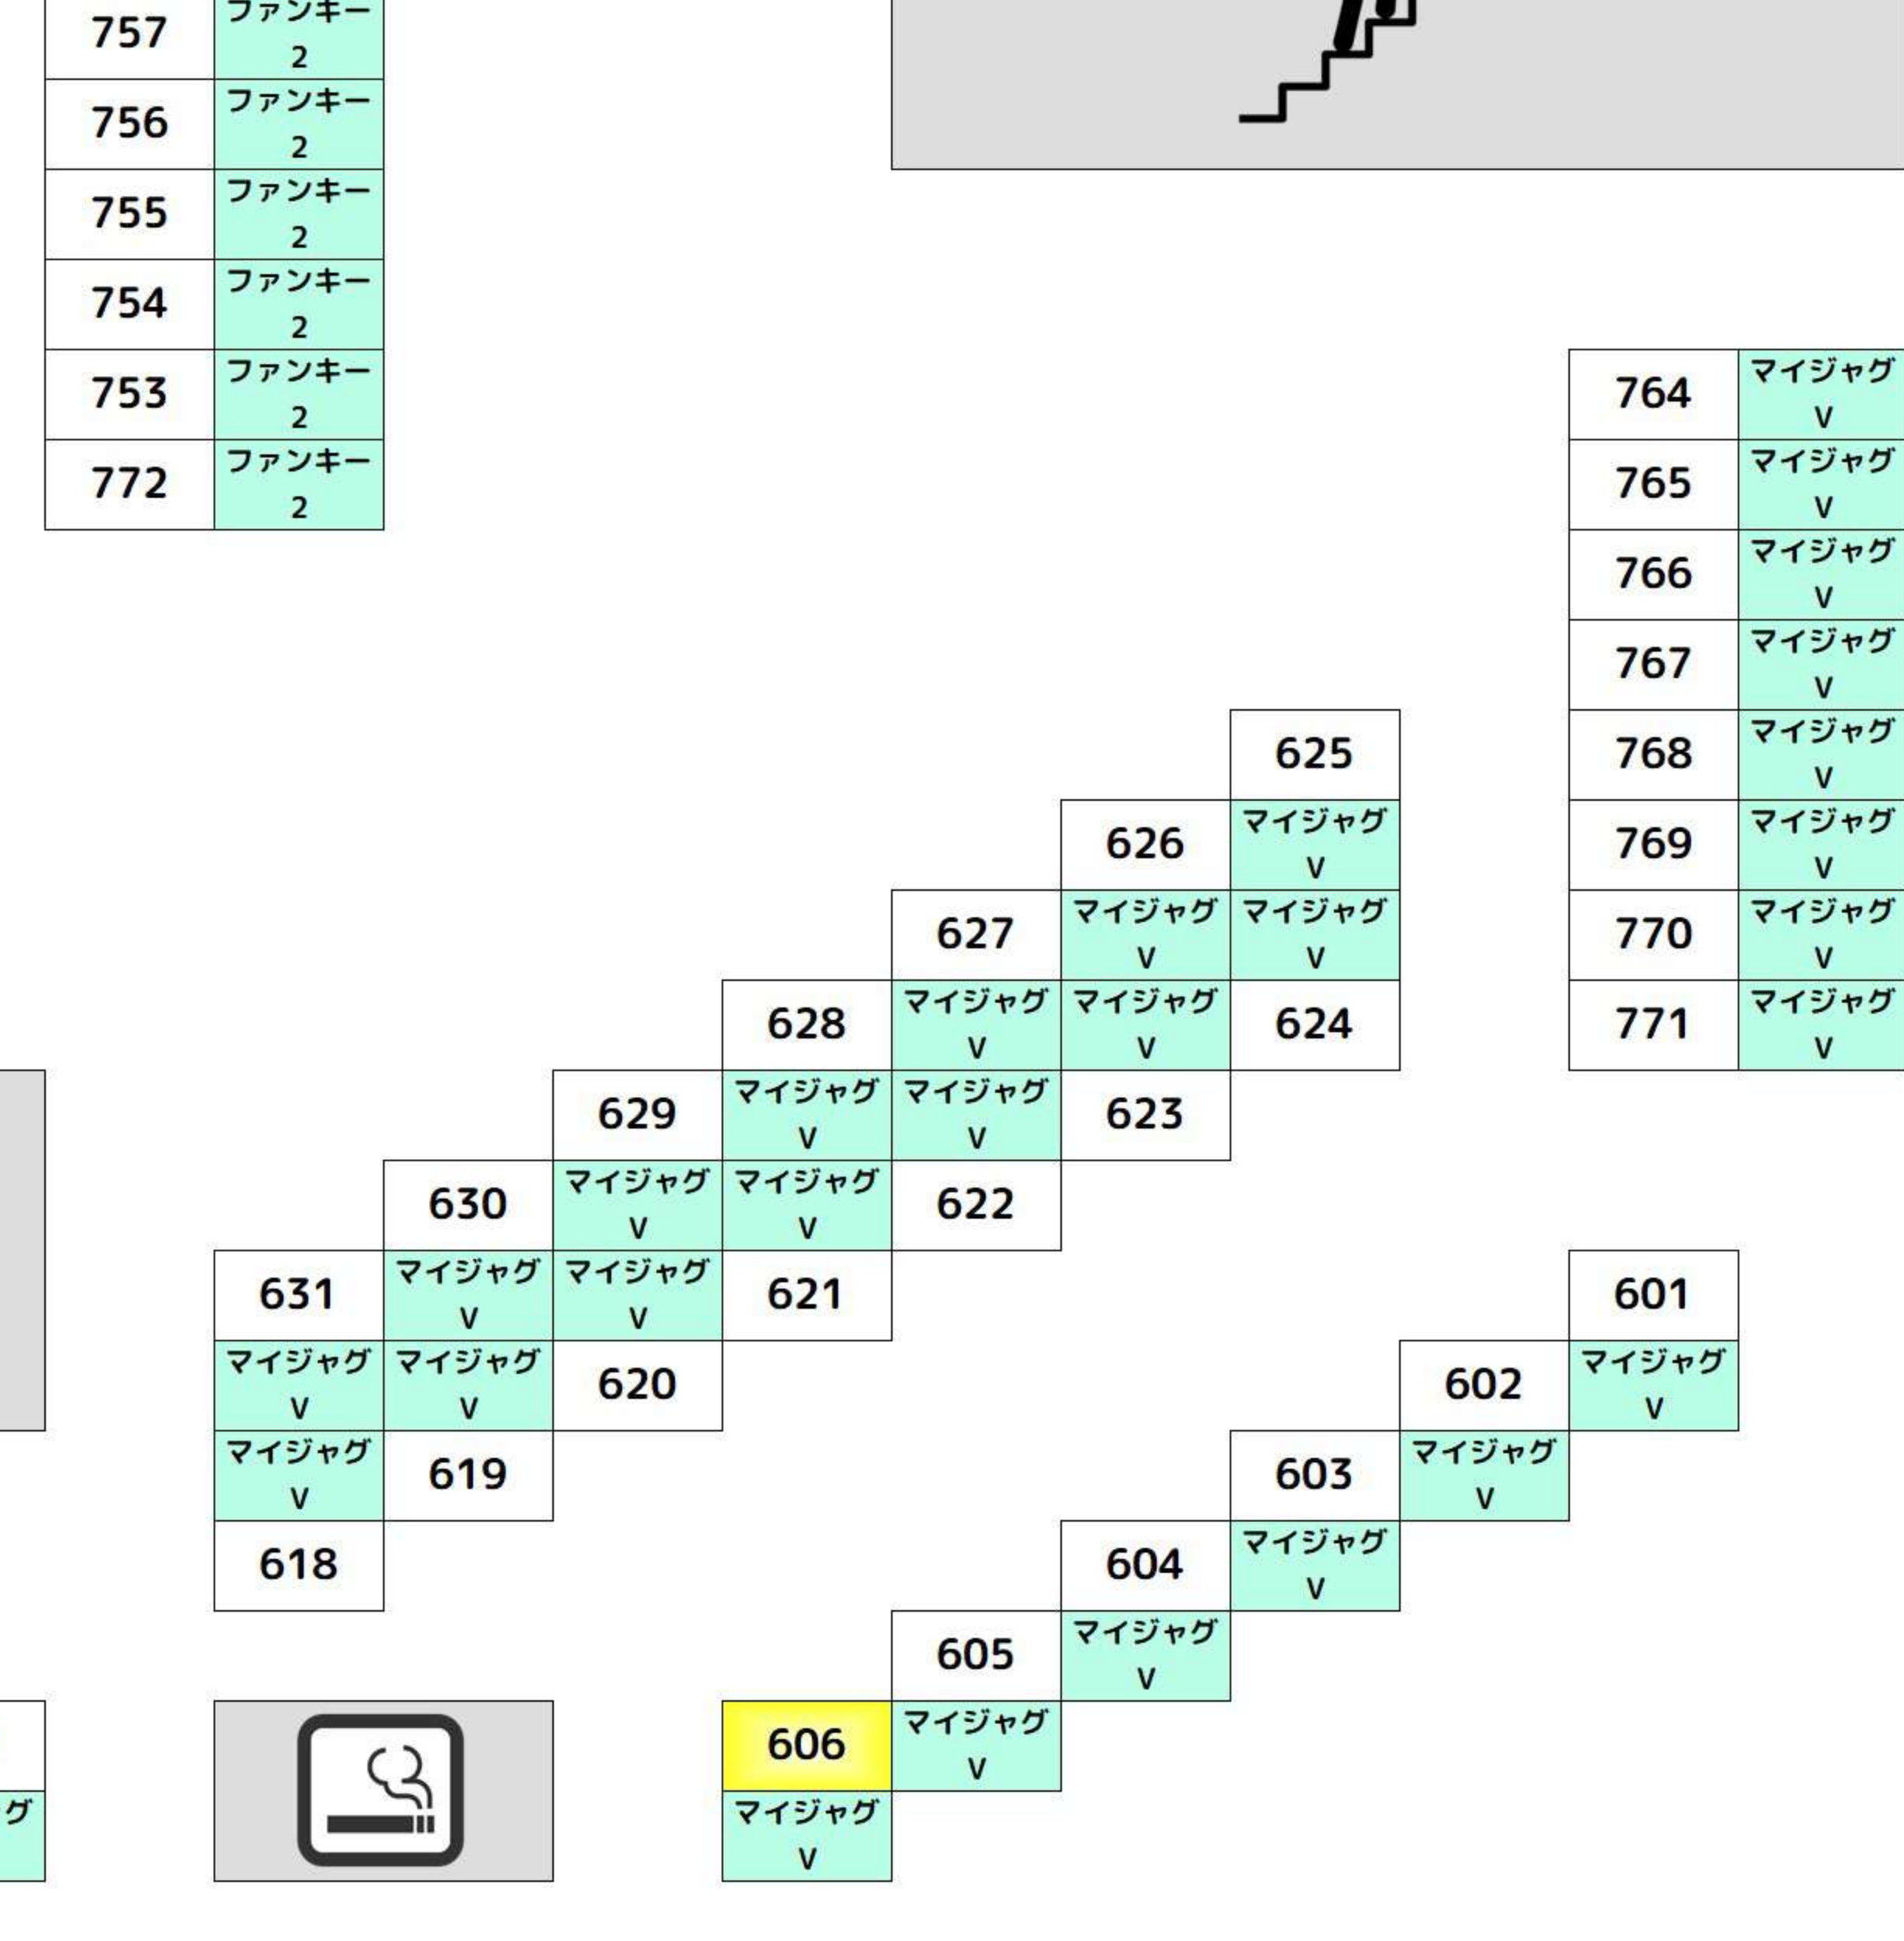

+1,000枚以上 +2,000枚以上 +3,000枚以上

2F

Table of room numbers for 2F floor, including columns for ディスクアップ, 犬夜叉, and others.

Table of room numbers for 2F floor, including columns for キャッツ・アイ, ハーサスリ, and others.

Table of room numbers for 2F floor, including columns for ピンクパン, ファンキー, and others.

Table of room numbers for 2F floor, including columns for ニューグッタマ, ファンキー, and others.

Table of room numbers for 2F floor, including columns for ファンキー, and others.