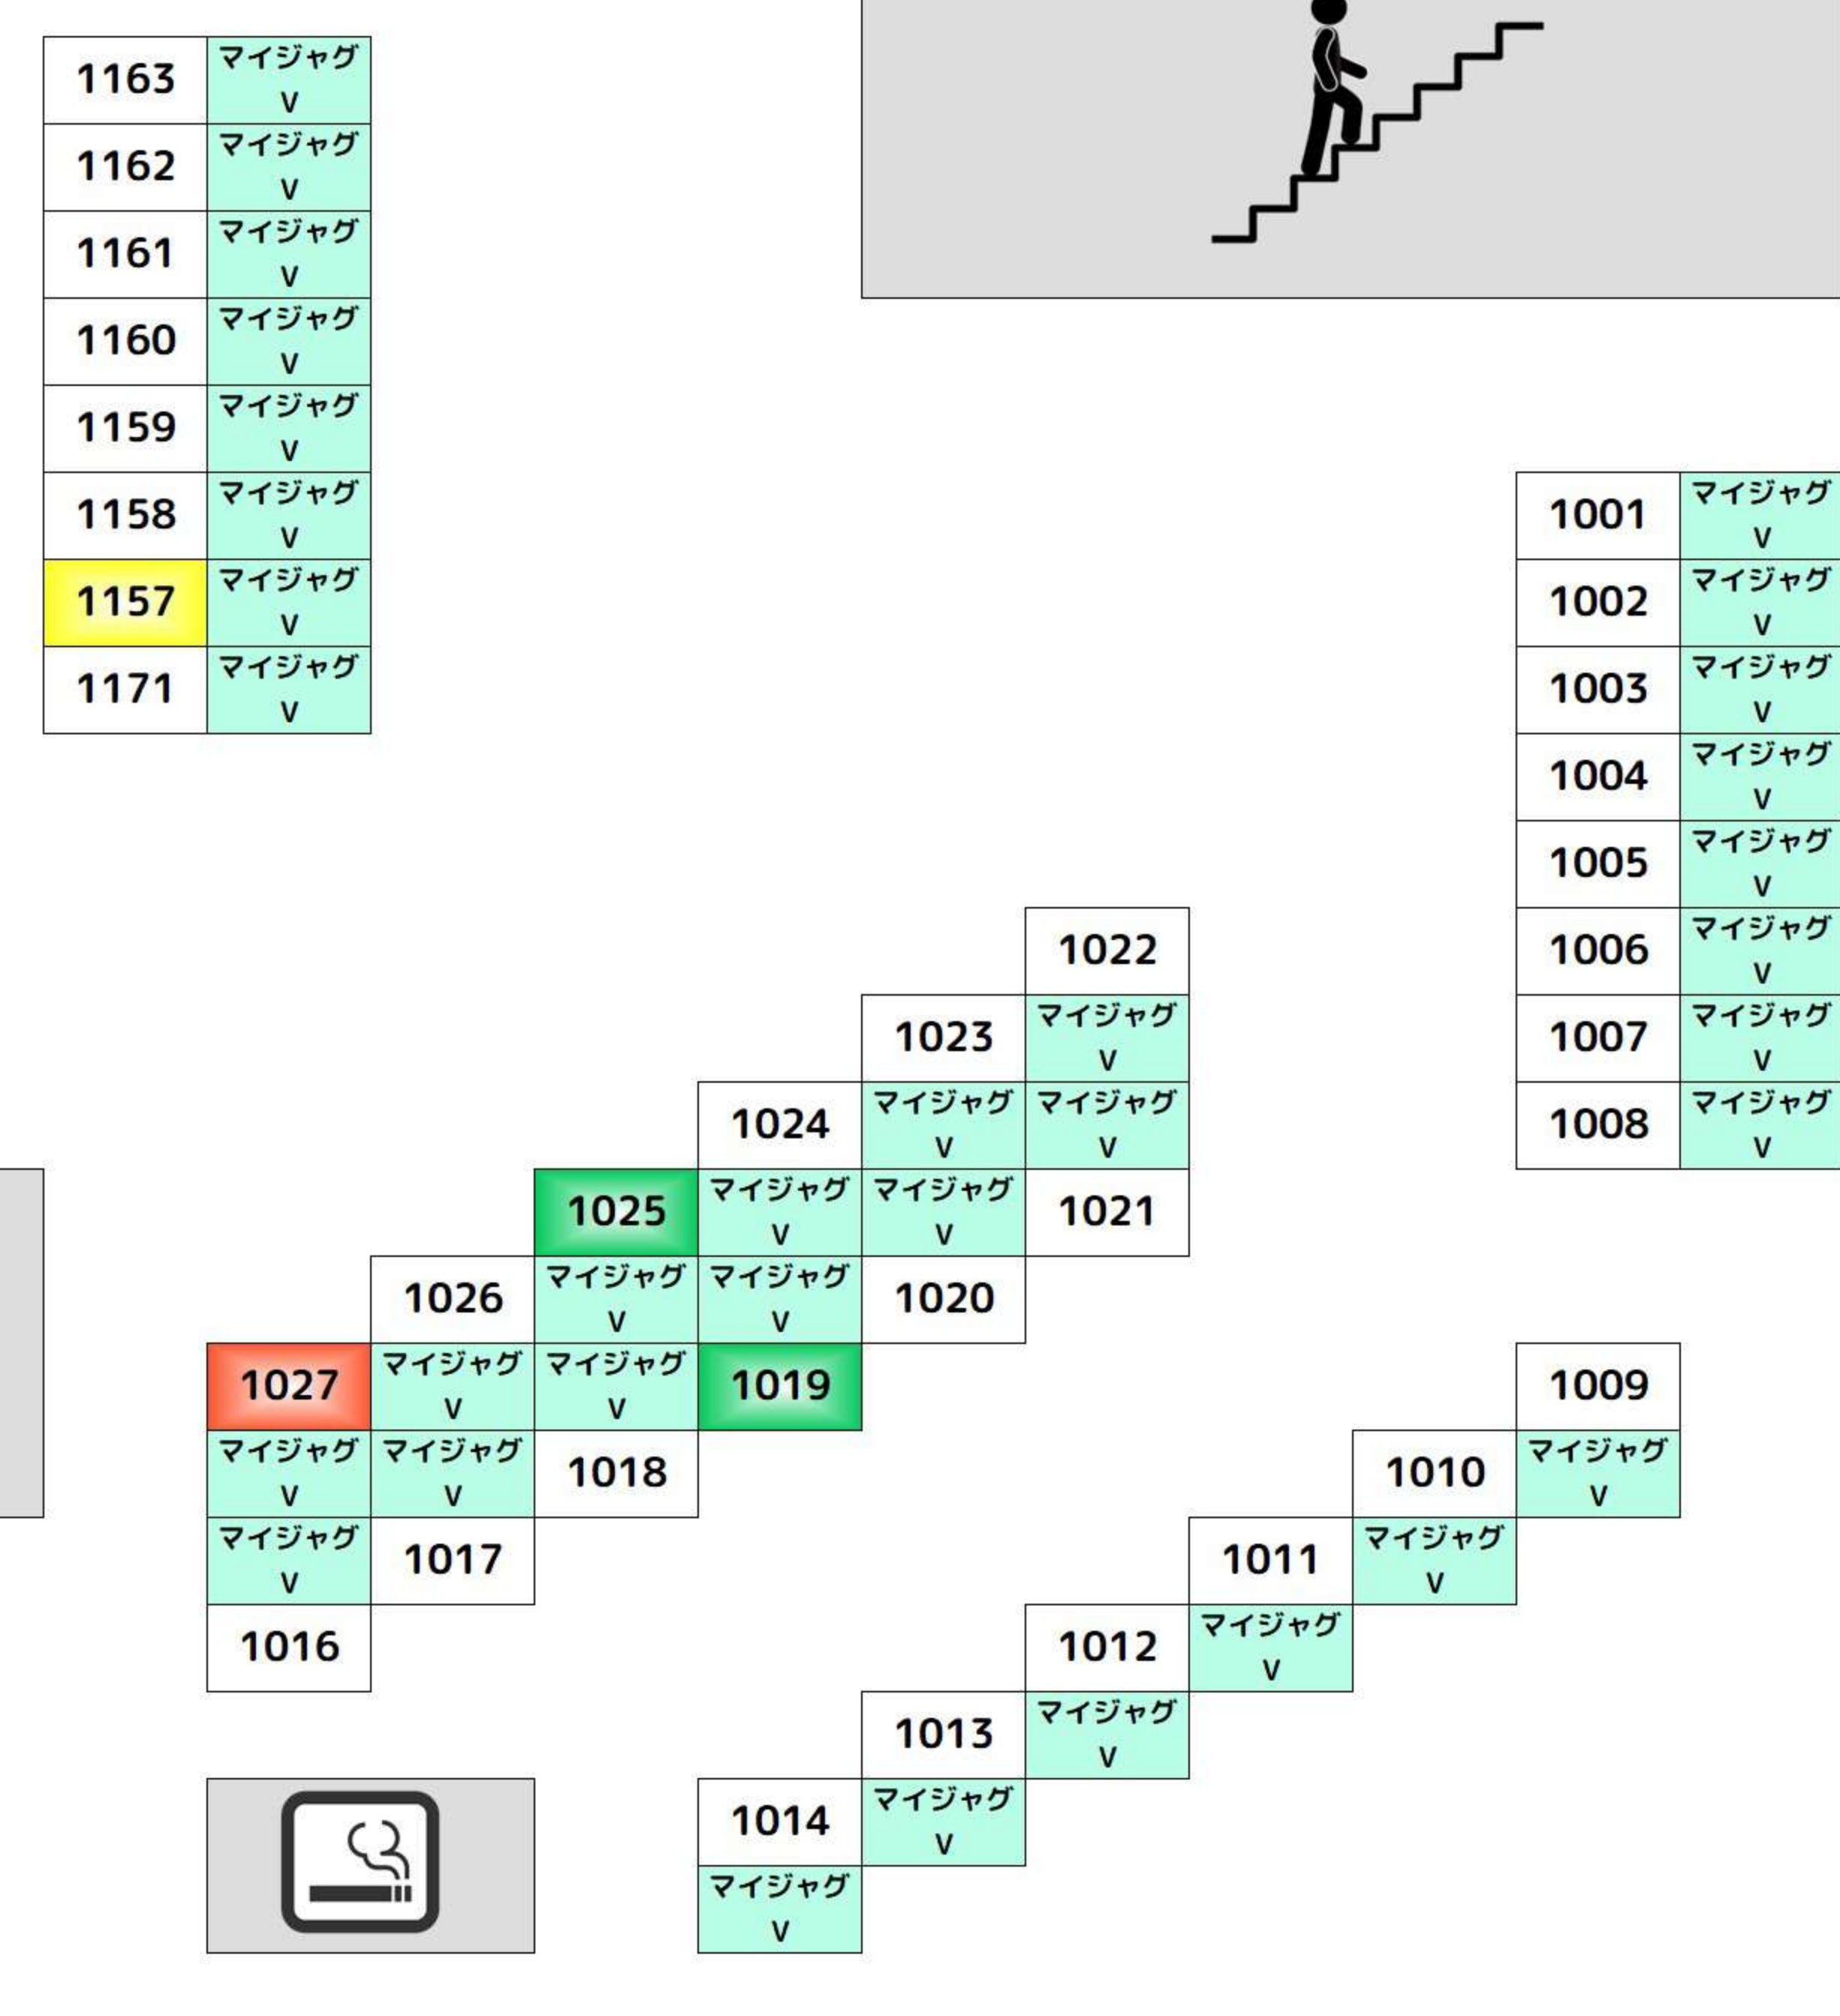

+1,000枚以上 +2,000枚以上 +3,000枚以上

3F

Table of room numbers for 3F floor, including columns for SPアイム, and others.

Table of room numbers for 3F floor, including columns for SPアイム, and others.

Table of room numbers for 3F floor, including columns for マイジャグ, and others.

Table of room numbers for 3F floor, including columns for マイジャグ, ファンキー, and others.

Table of room numbers for 3F floor, including columns for ファンキー, and others.