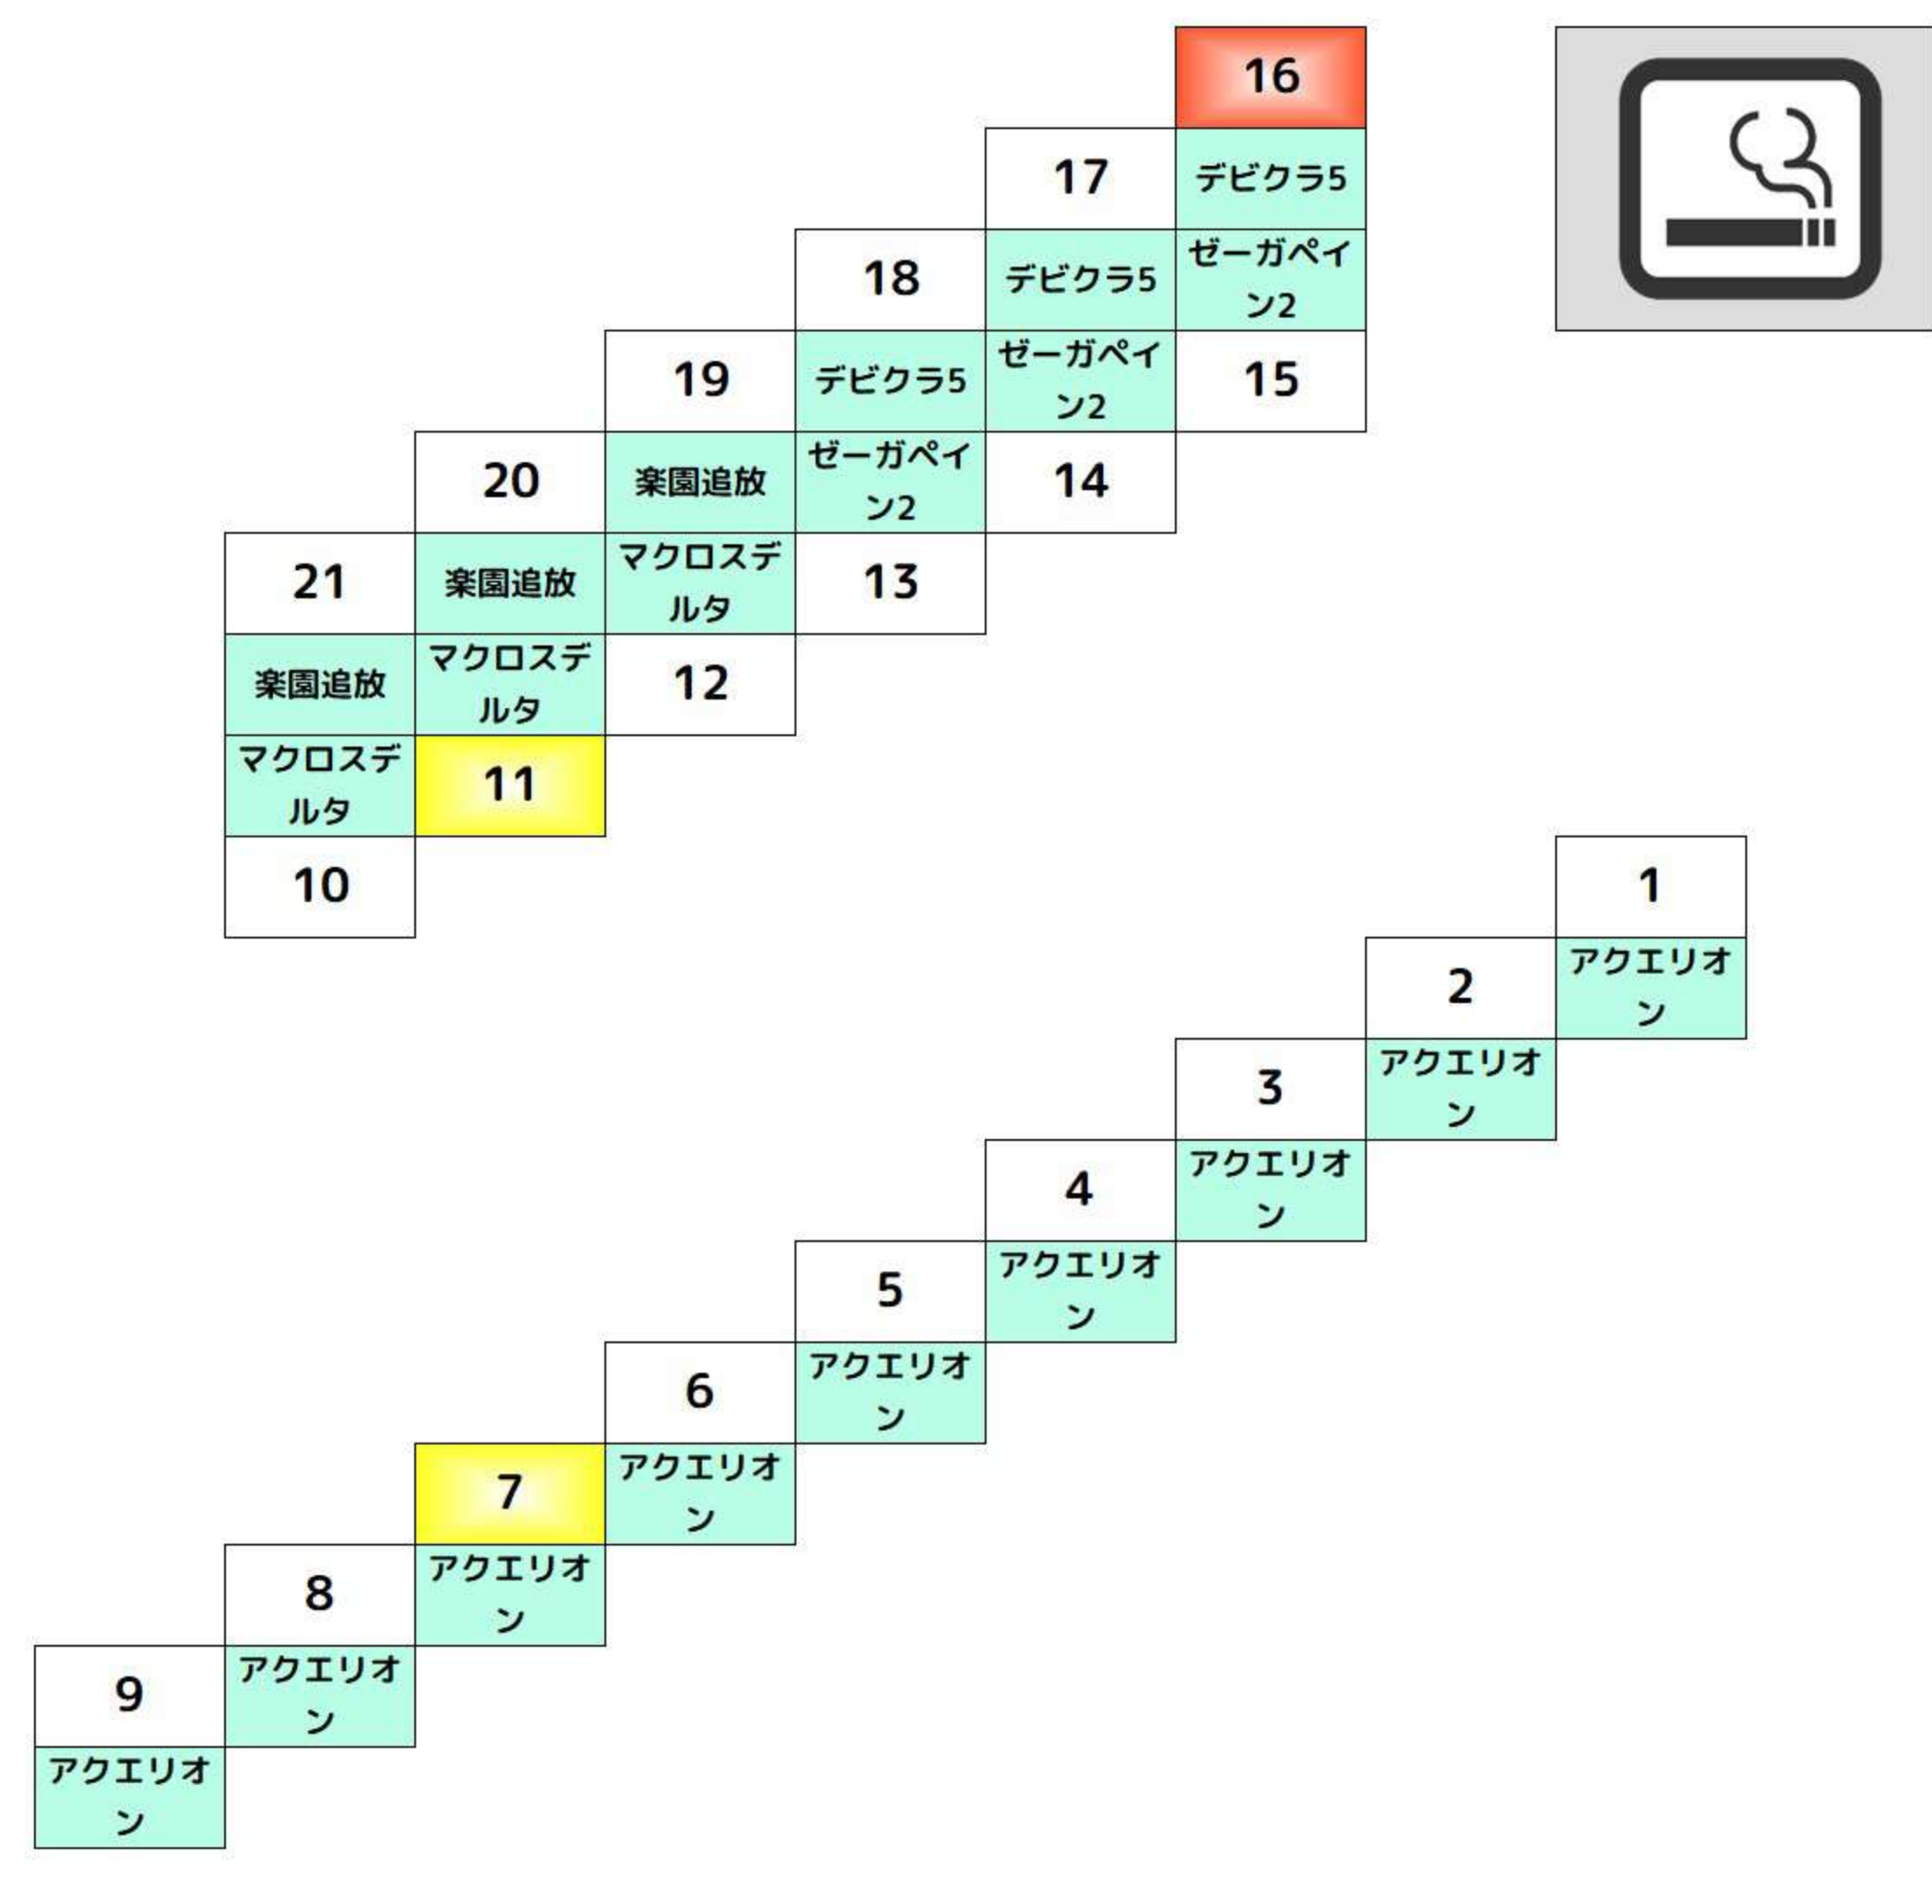

+1,000枚以上 +2,000枚以上 +3,000枚以上

BF

Table of room numbers for BF floor, including columns for 番長ZERO, ハジメ2, and others.

Table of room numbers for BF floor, including columns for 政宗3, 超千手磨サマー, and others.

Table of room numbers for BF floor, including columns for 十字架5, えとたま, and others.

Table of room numbers for BF floor, including columns for Re:ゼロ, まどか前後, and others.

Table of room numbers for BF floor, including columns for まどか前後, うしおとら, and others.

Table of room numbers for BF floor, including columns for エヴァ共鳴, and others.

Table of room numbers for BF floor, including columns for ハジメ2, and others.

Table of room numbers for BF floor, including columns for ハジメ2, and others.

+1,000枚以上 +2,000枚以上 +3,000枚以上

2F

Table of room numbers for 2F floor, including columns for ディスクアップ, 犬夜叉, and others.

Table of room numbers for 2F floor, including columns for キャッツ・アイ, ハーサスリ, and others.

Table of room numbers for 2F floor, including columns for ピンクパン, ファンキー, and others.

Table of room numbers for 2F floor, including columns for ニューグッタマ, ファンキー, and others.