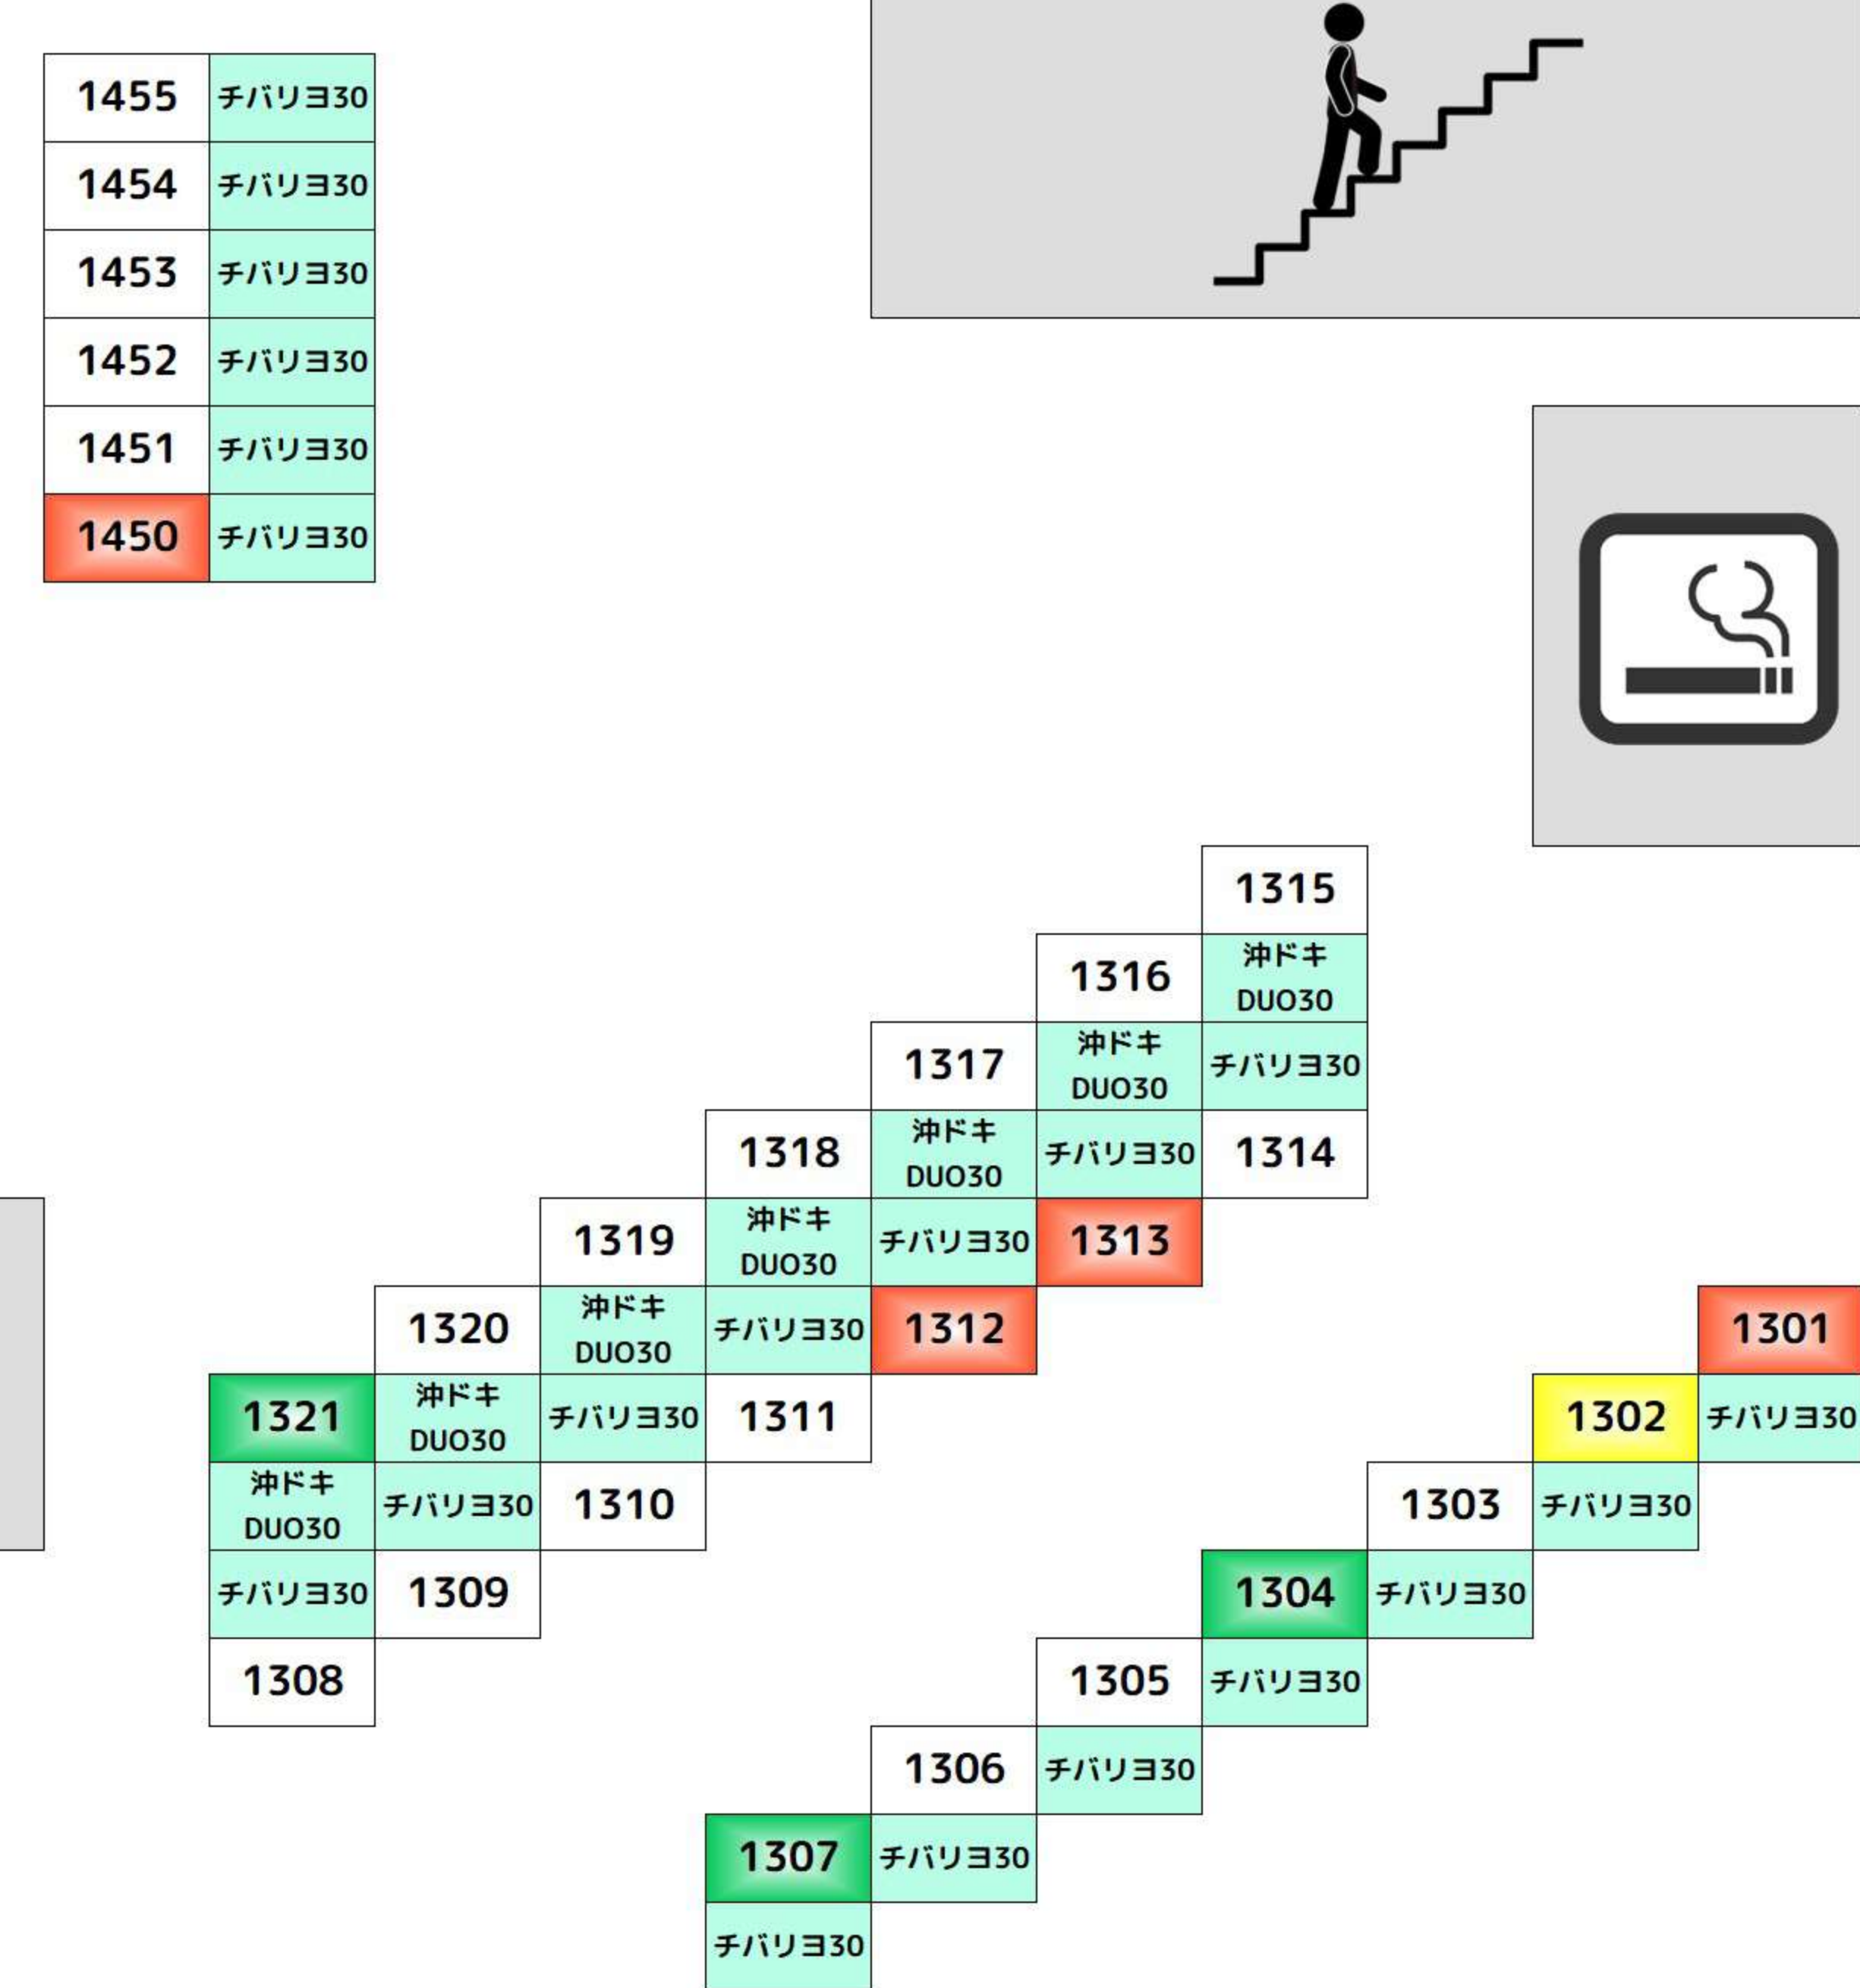

Table of room numbers for BF floor, including columns for Re:ゼロ, まどか前後, and others.

Table of room numbers for BF floor, including columns for まどか前後, うしおとら, and others.

Table of room numbers for BF floor, including columns for エヴァ共鳴, and others.

Table of room numbers for 4F floor, including columns for ホウオウ天, 沖ドキ, and others.

Table of room numbers for 4F floor, including columns for 沖ドキ, and others.

Table of room numbers for 4F floor, including columns for ドリフターズ, and others.