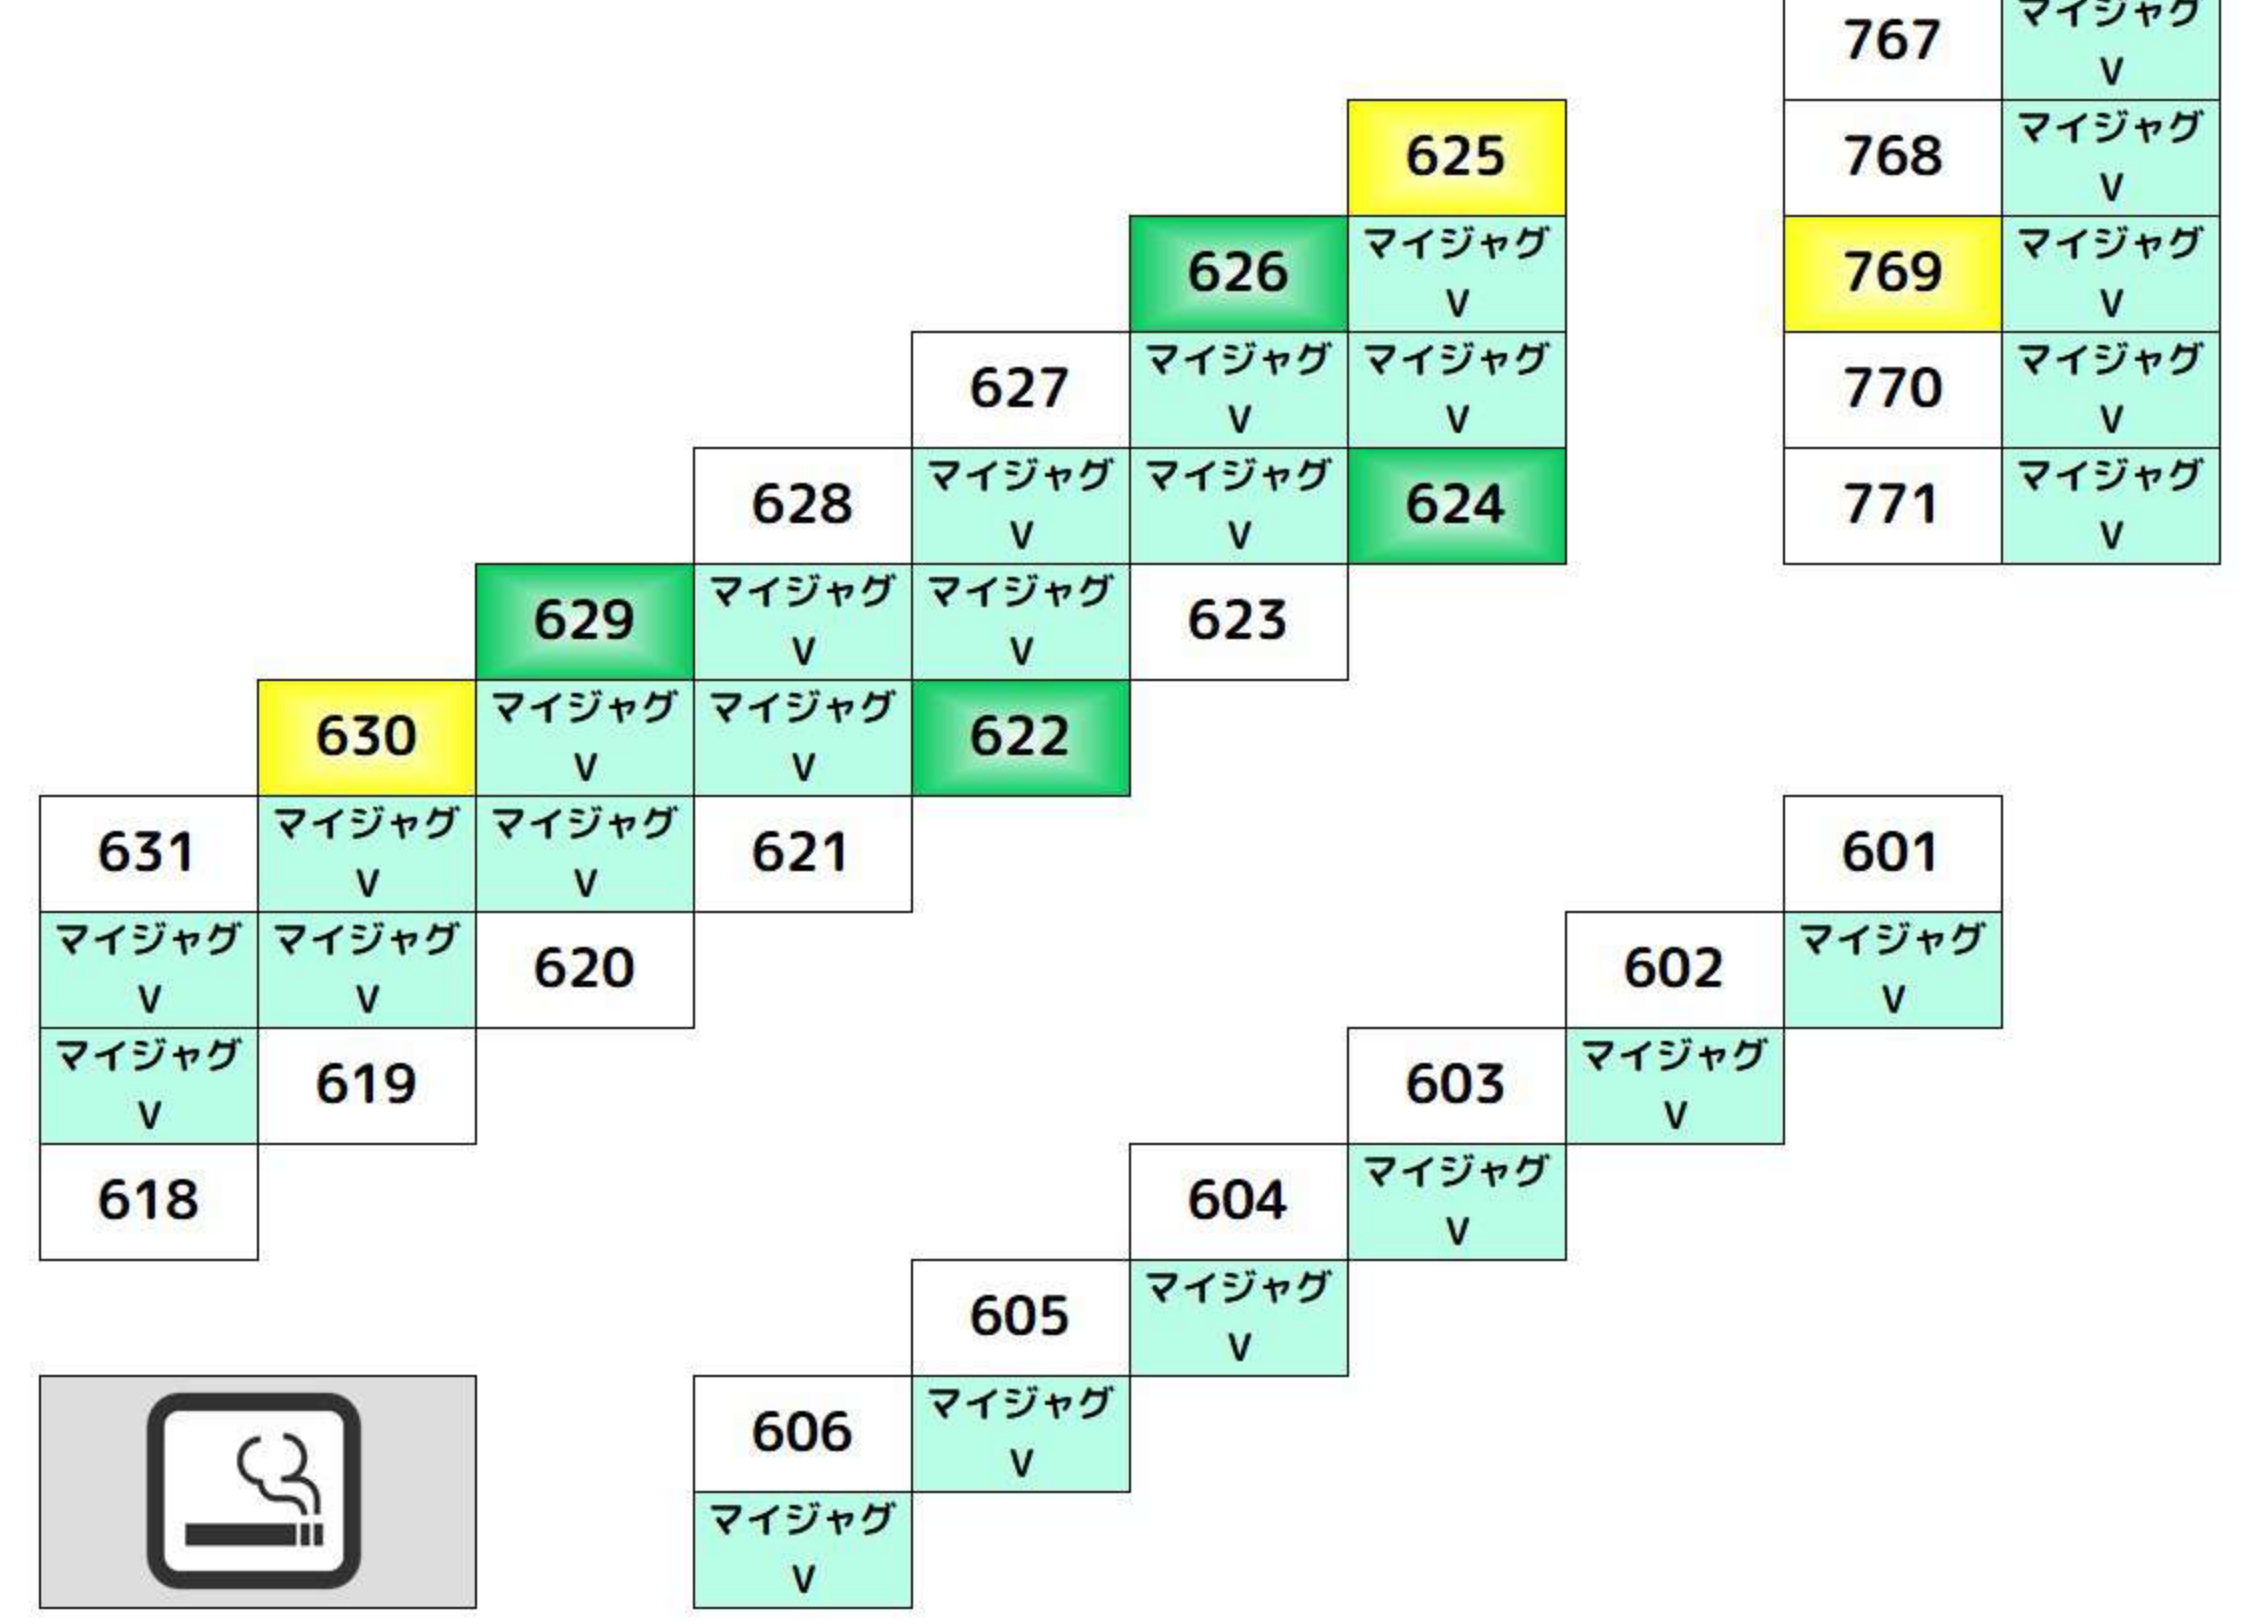

+1,000枚以上 +2,000枚以上 +3,000枚以上 +5,000枚以上

BF

Table with columns for book counts and categories like '巻長ZERO'.

Table with columns for book counts and categories like 'バイオRE:2'.

Table with columns for book counts and categories like '十字架5'.

Table with columns for book counts and categories like '巻長ZERO'.

Table with columns for book counts and categories like '巻長ZERO'.

Table with columns for book counts and categories like 'Re:ゼロ'.

+1,000枚以上 +2,000枚以上 +3,000枚以上 +5,000枚以上

2F

Table with columns for book counts and categories like 'ディスクアップ'.

Table with columns for book counts and categories like 'バイオ7'.

Table with columns for book counts and categories like 'ペンタパン'.

Table with columns for book counts and categories like 'アリエオン'.

Table with columns for book counts and categories like '犬夜叉'.

Table with columns for book counts and categories like 'カハネリ'.

+1,000枚以上 +2,000枚以上 +3,000枚以上 +5,000枚以上

3F

Table with columns for book counts and categories like 'SPAIM'.