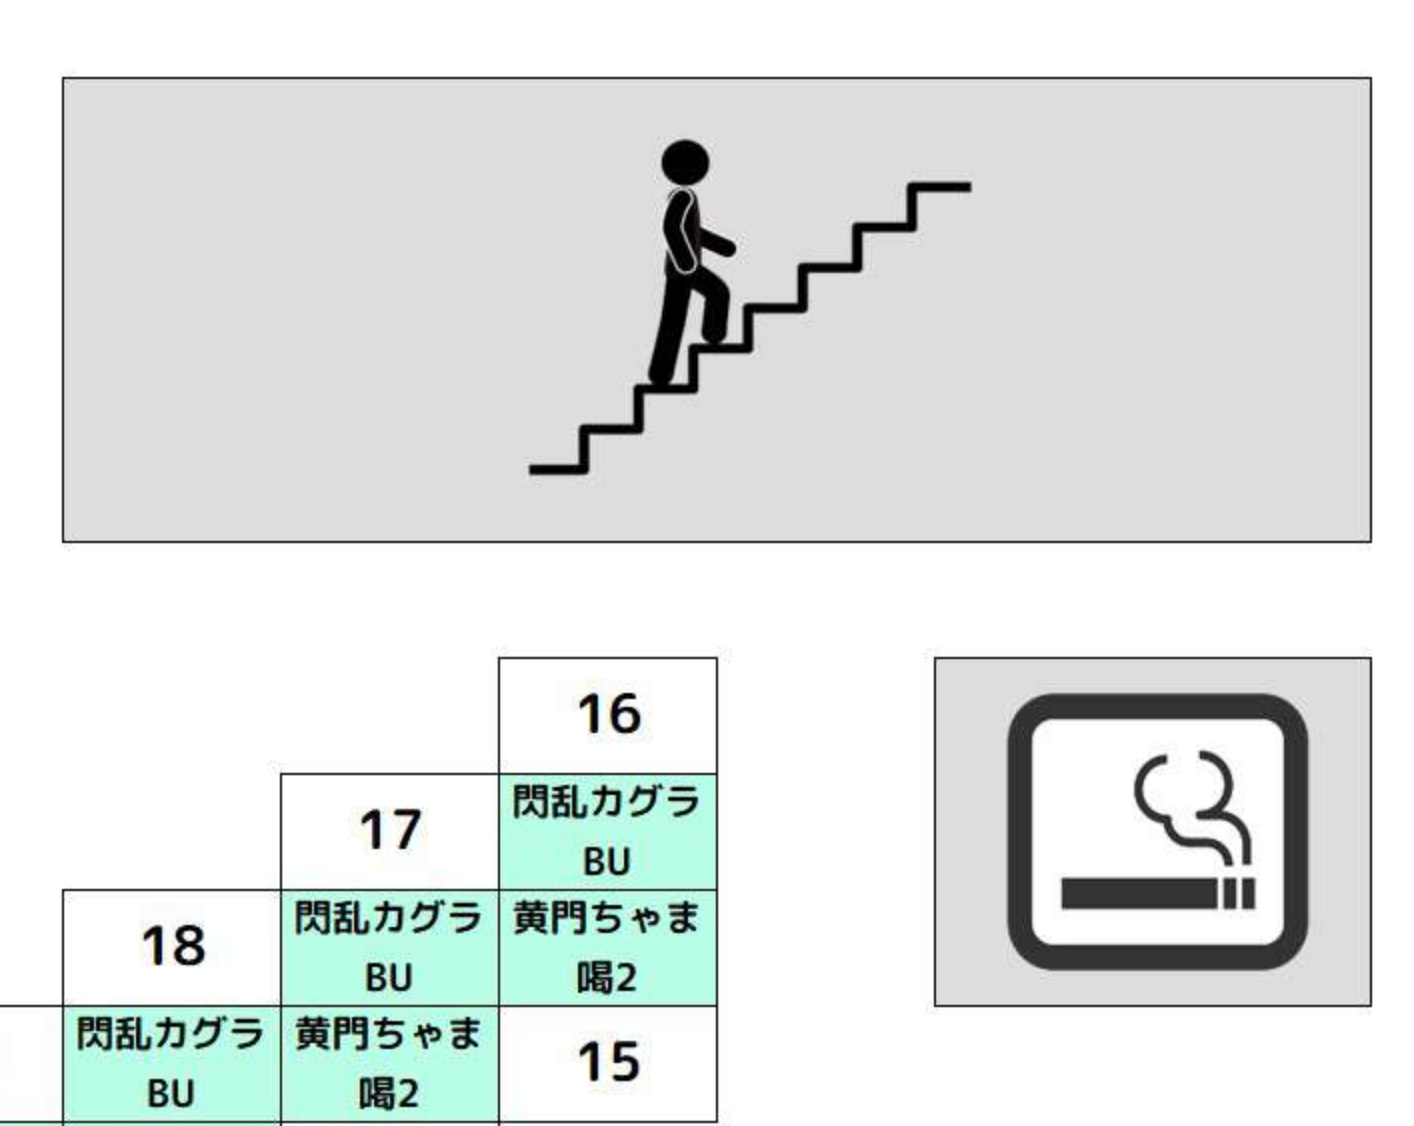

+1,000枚以上 +2,000枚以上 +3,000枚以上 +5,000枚以上

BF

Table with columns for book counts and categories like '巻長ZERO'.

Table with columns for book counts and categories like 'バイオRE:2'.

Table with columns for book counts and categories like '十字架5'.

Table with columns for book counts and categories like '巻長ZERO'.

Table with columns for book counts and categories like '巻長ZERO'.

Table with columns for book counts and categories like 'Re:ゼロ'.

+1,000枚以上 +2,000枚以上 +3,000枚以上 +5,000枚以上