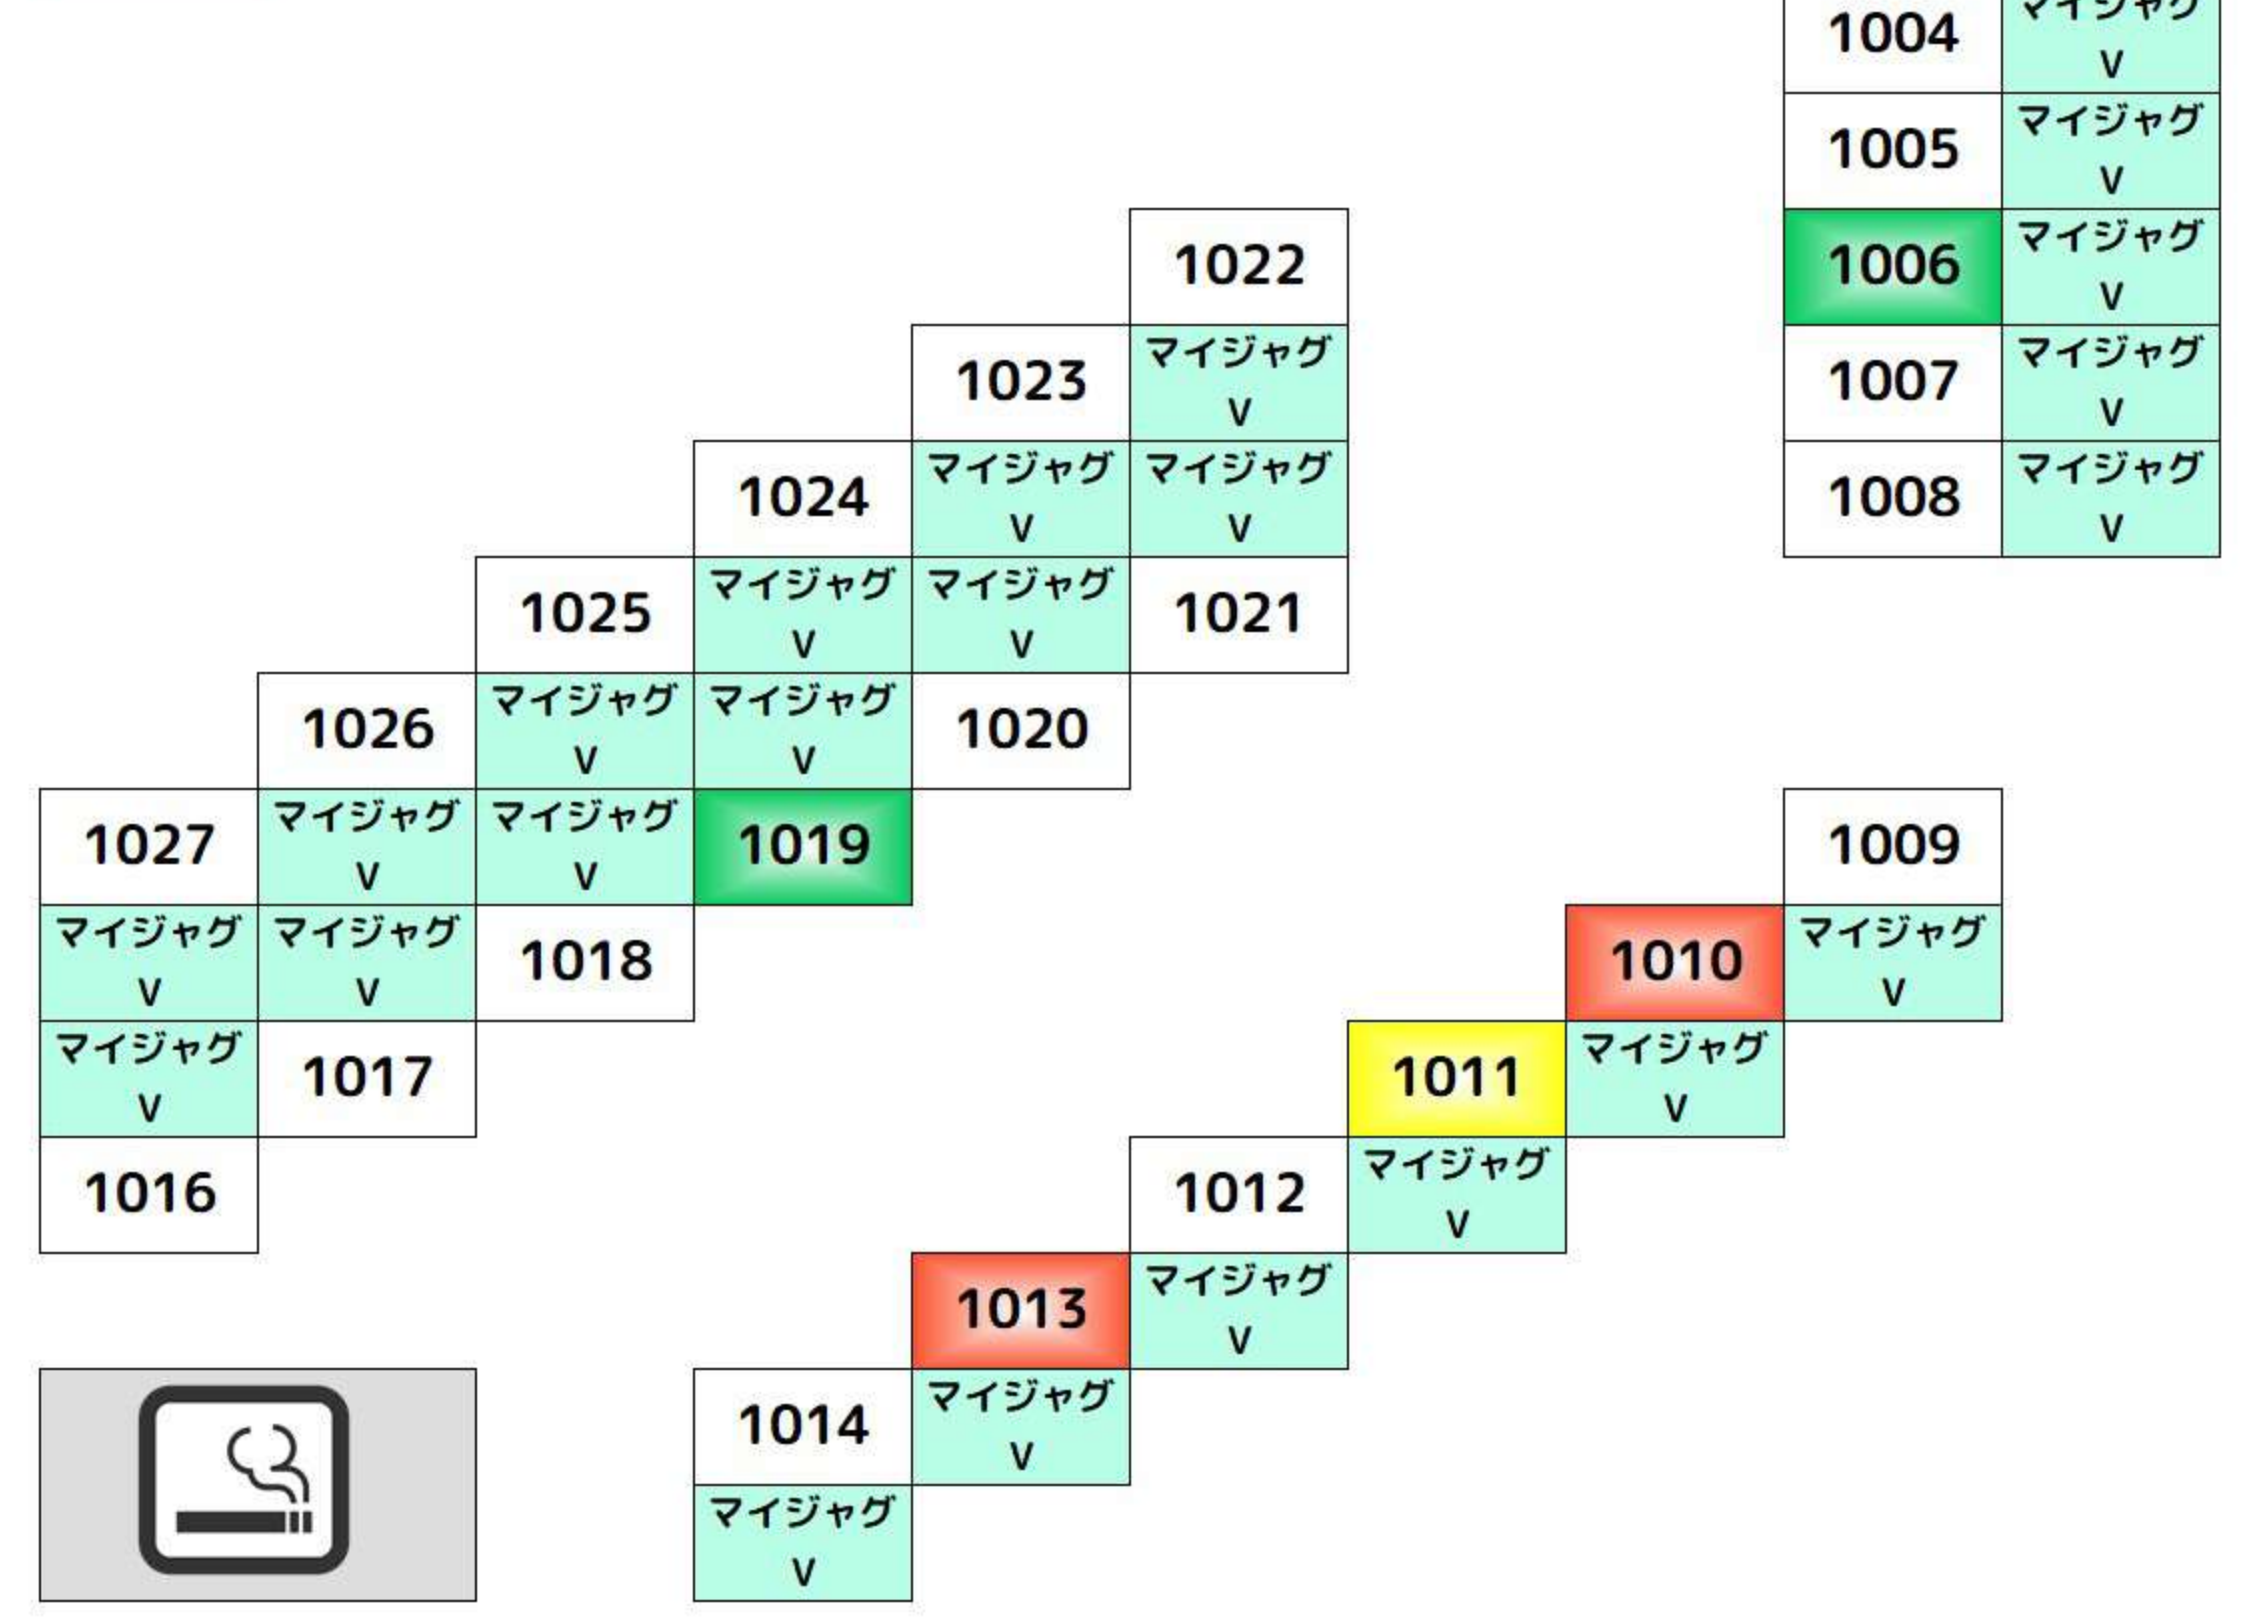

Table with columns for book counts and categories like 'SPAIM'.

Table with columns for book counts and categories like 'SPAIM'.

Table with columns for book counts and categories like 'マイジャグ'.