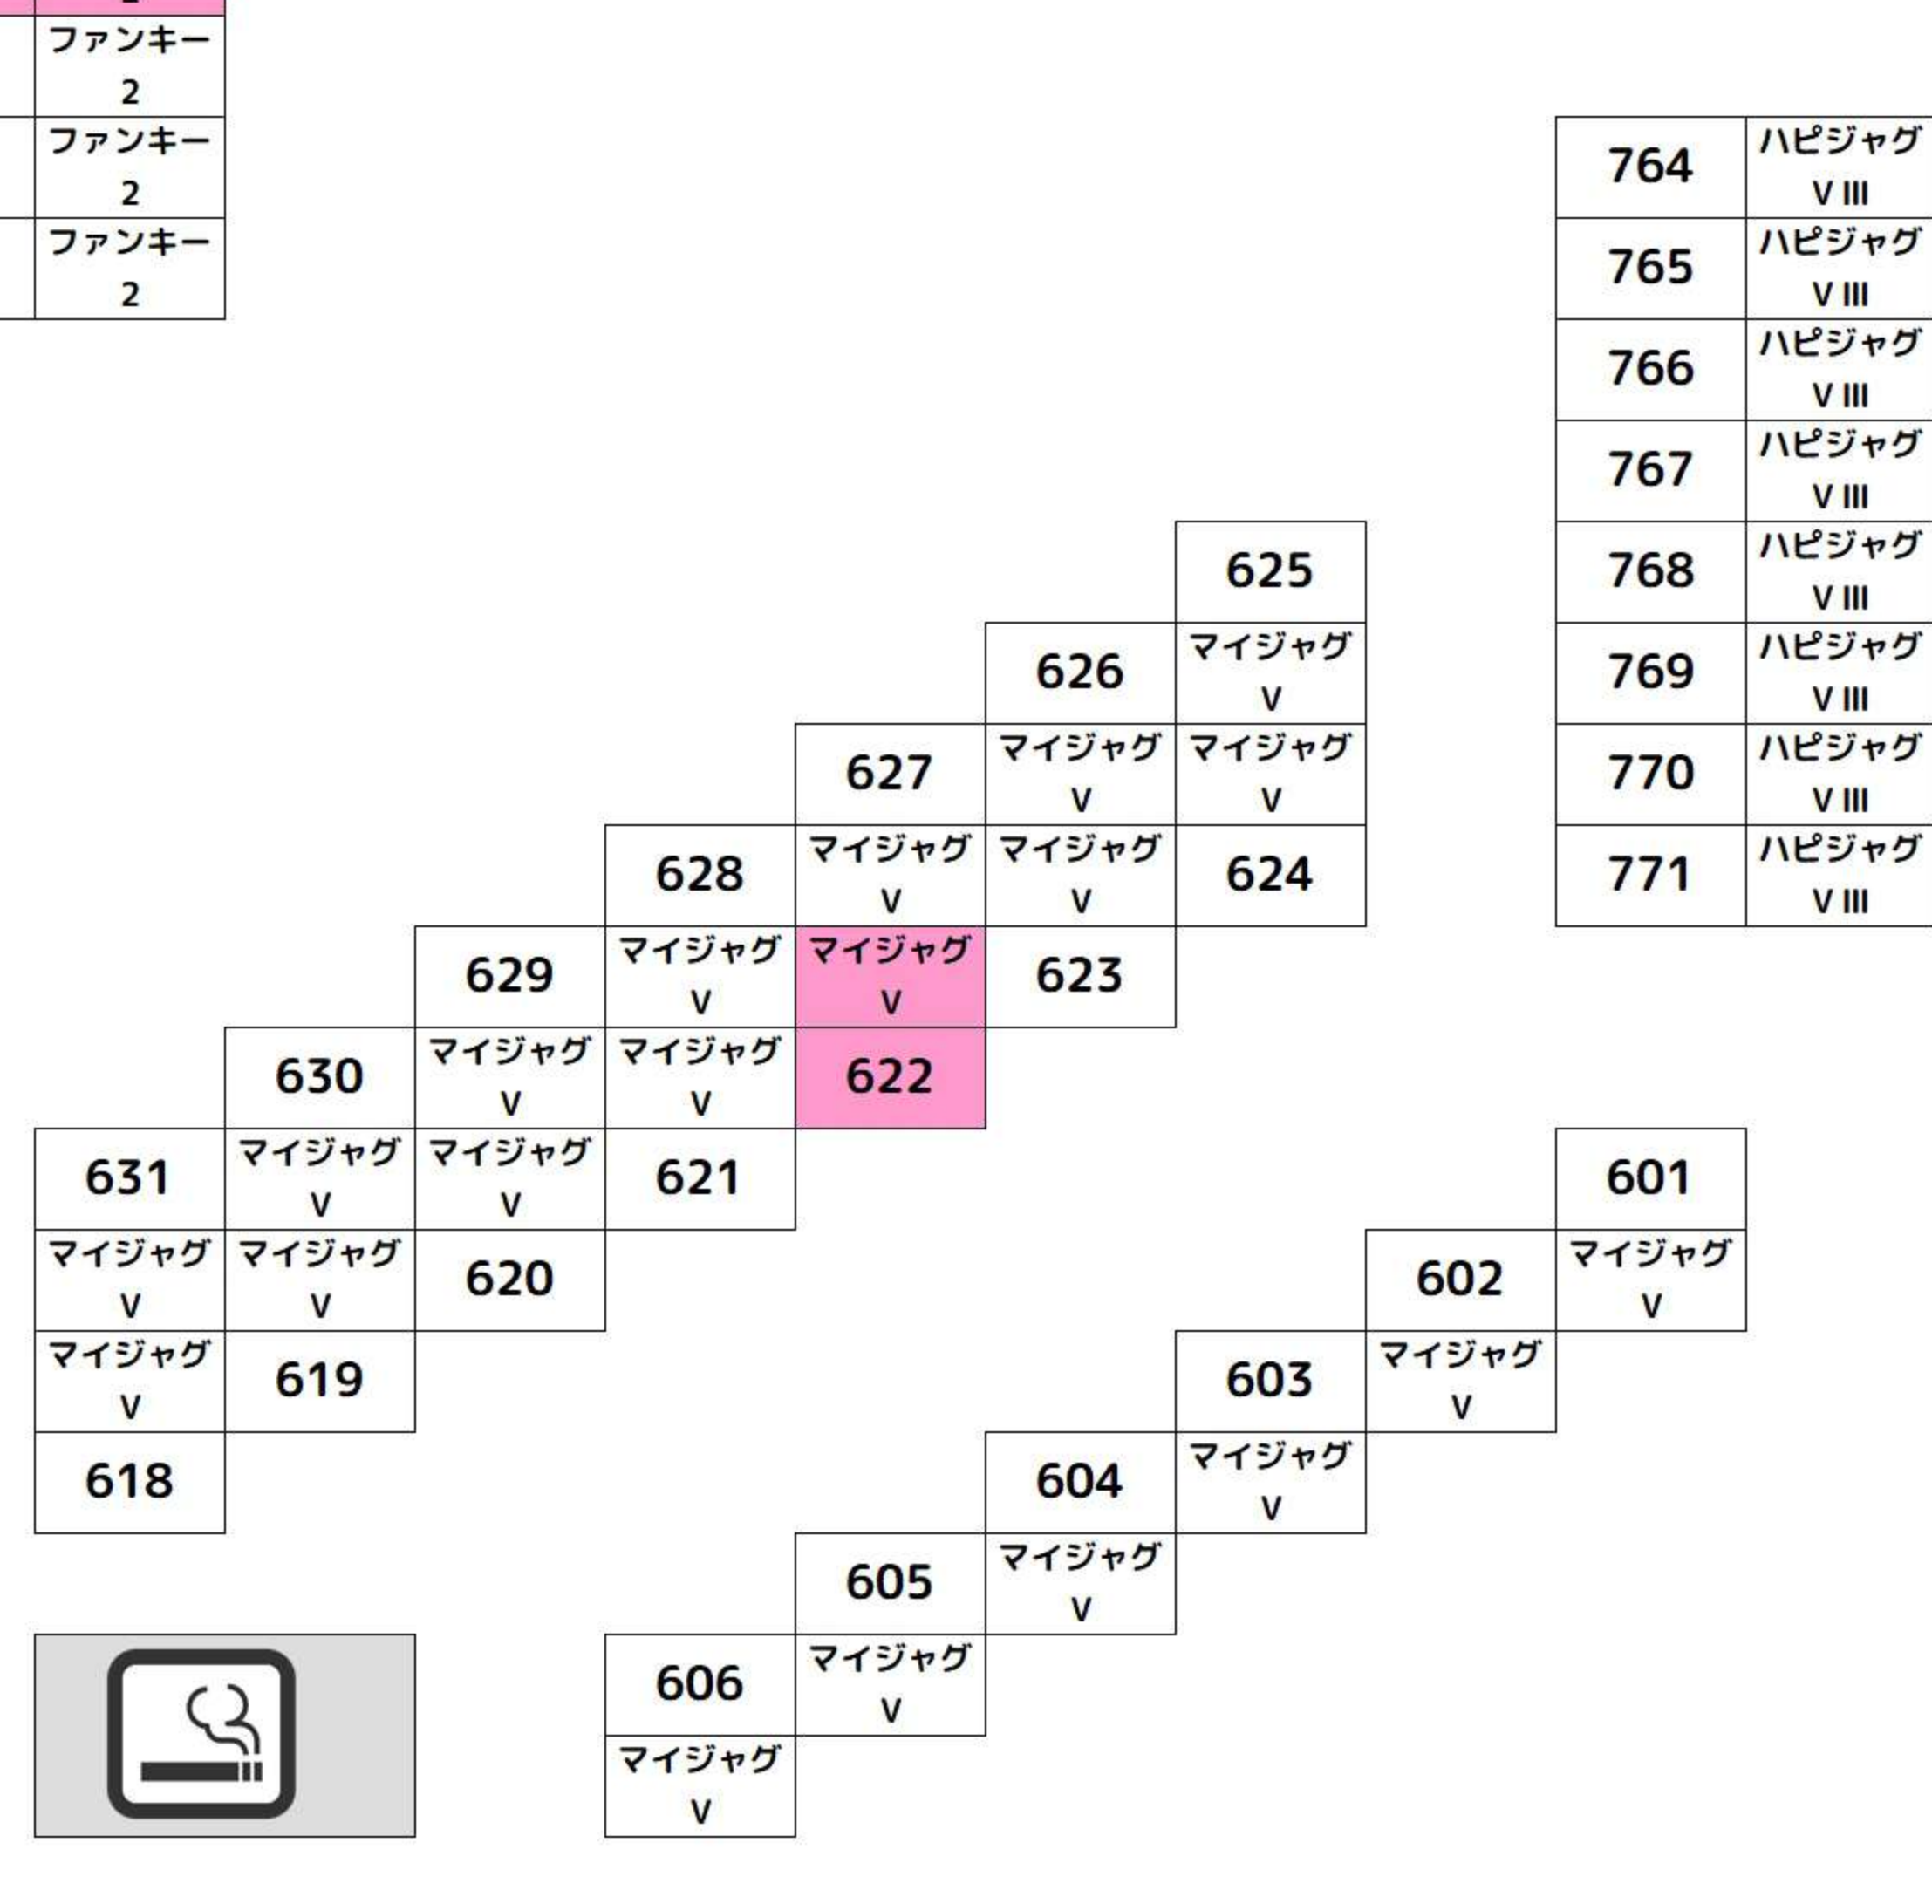

ソロ目末尾位置

BF

Table of room numbers for BF floor, including columns for エリサラ鏡, エリサラ鏡, and various numbered rooms like 77, 76, 75, etc.

Table of room numbers for BF floor, including columns for からくりサーカス, からくりサーカス, からくりサーカス, etc.

2F

Table of room numbers for 2F floor, including columns for ハーサスリヴァイズ, ハーサスリヴァイズ, ハーサスリヴァイズ, etc.

Table of room numbers for 2F floor, including columns for ファンキー, ファンキー, ファンキー, etc.

3F

Table of room numbers for 3F floor, including columns for SPアイム, SPアイム, SPアイム, etc.

Table of room numbers for 3F floor, including columns for マイジャグ, マイジャグ, マイジャグ, etc.

4F

Table of room numbers for 4F floor, including columns for ドリフターズ, ドリフターズ, ドリフターズ, etc.

Table of room numbers for 4F floor, including columns for キングハナ, キングハナ, キングハナ, etc.

Table of room numbers for 4F floor, including columns for 轟の勇者, 轟の勇者, 轟の勇者, etc.

Table of room numbers for 4F floor, including columns for 炎災ノ消防, 炎災ノ消防, 炎災ノ消防, etc.

Table of room numbers for 4F floor, including columns for 蛇姫子, 蛇姫子, 蛇姫子, etc.