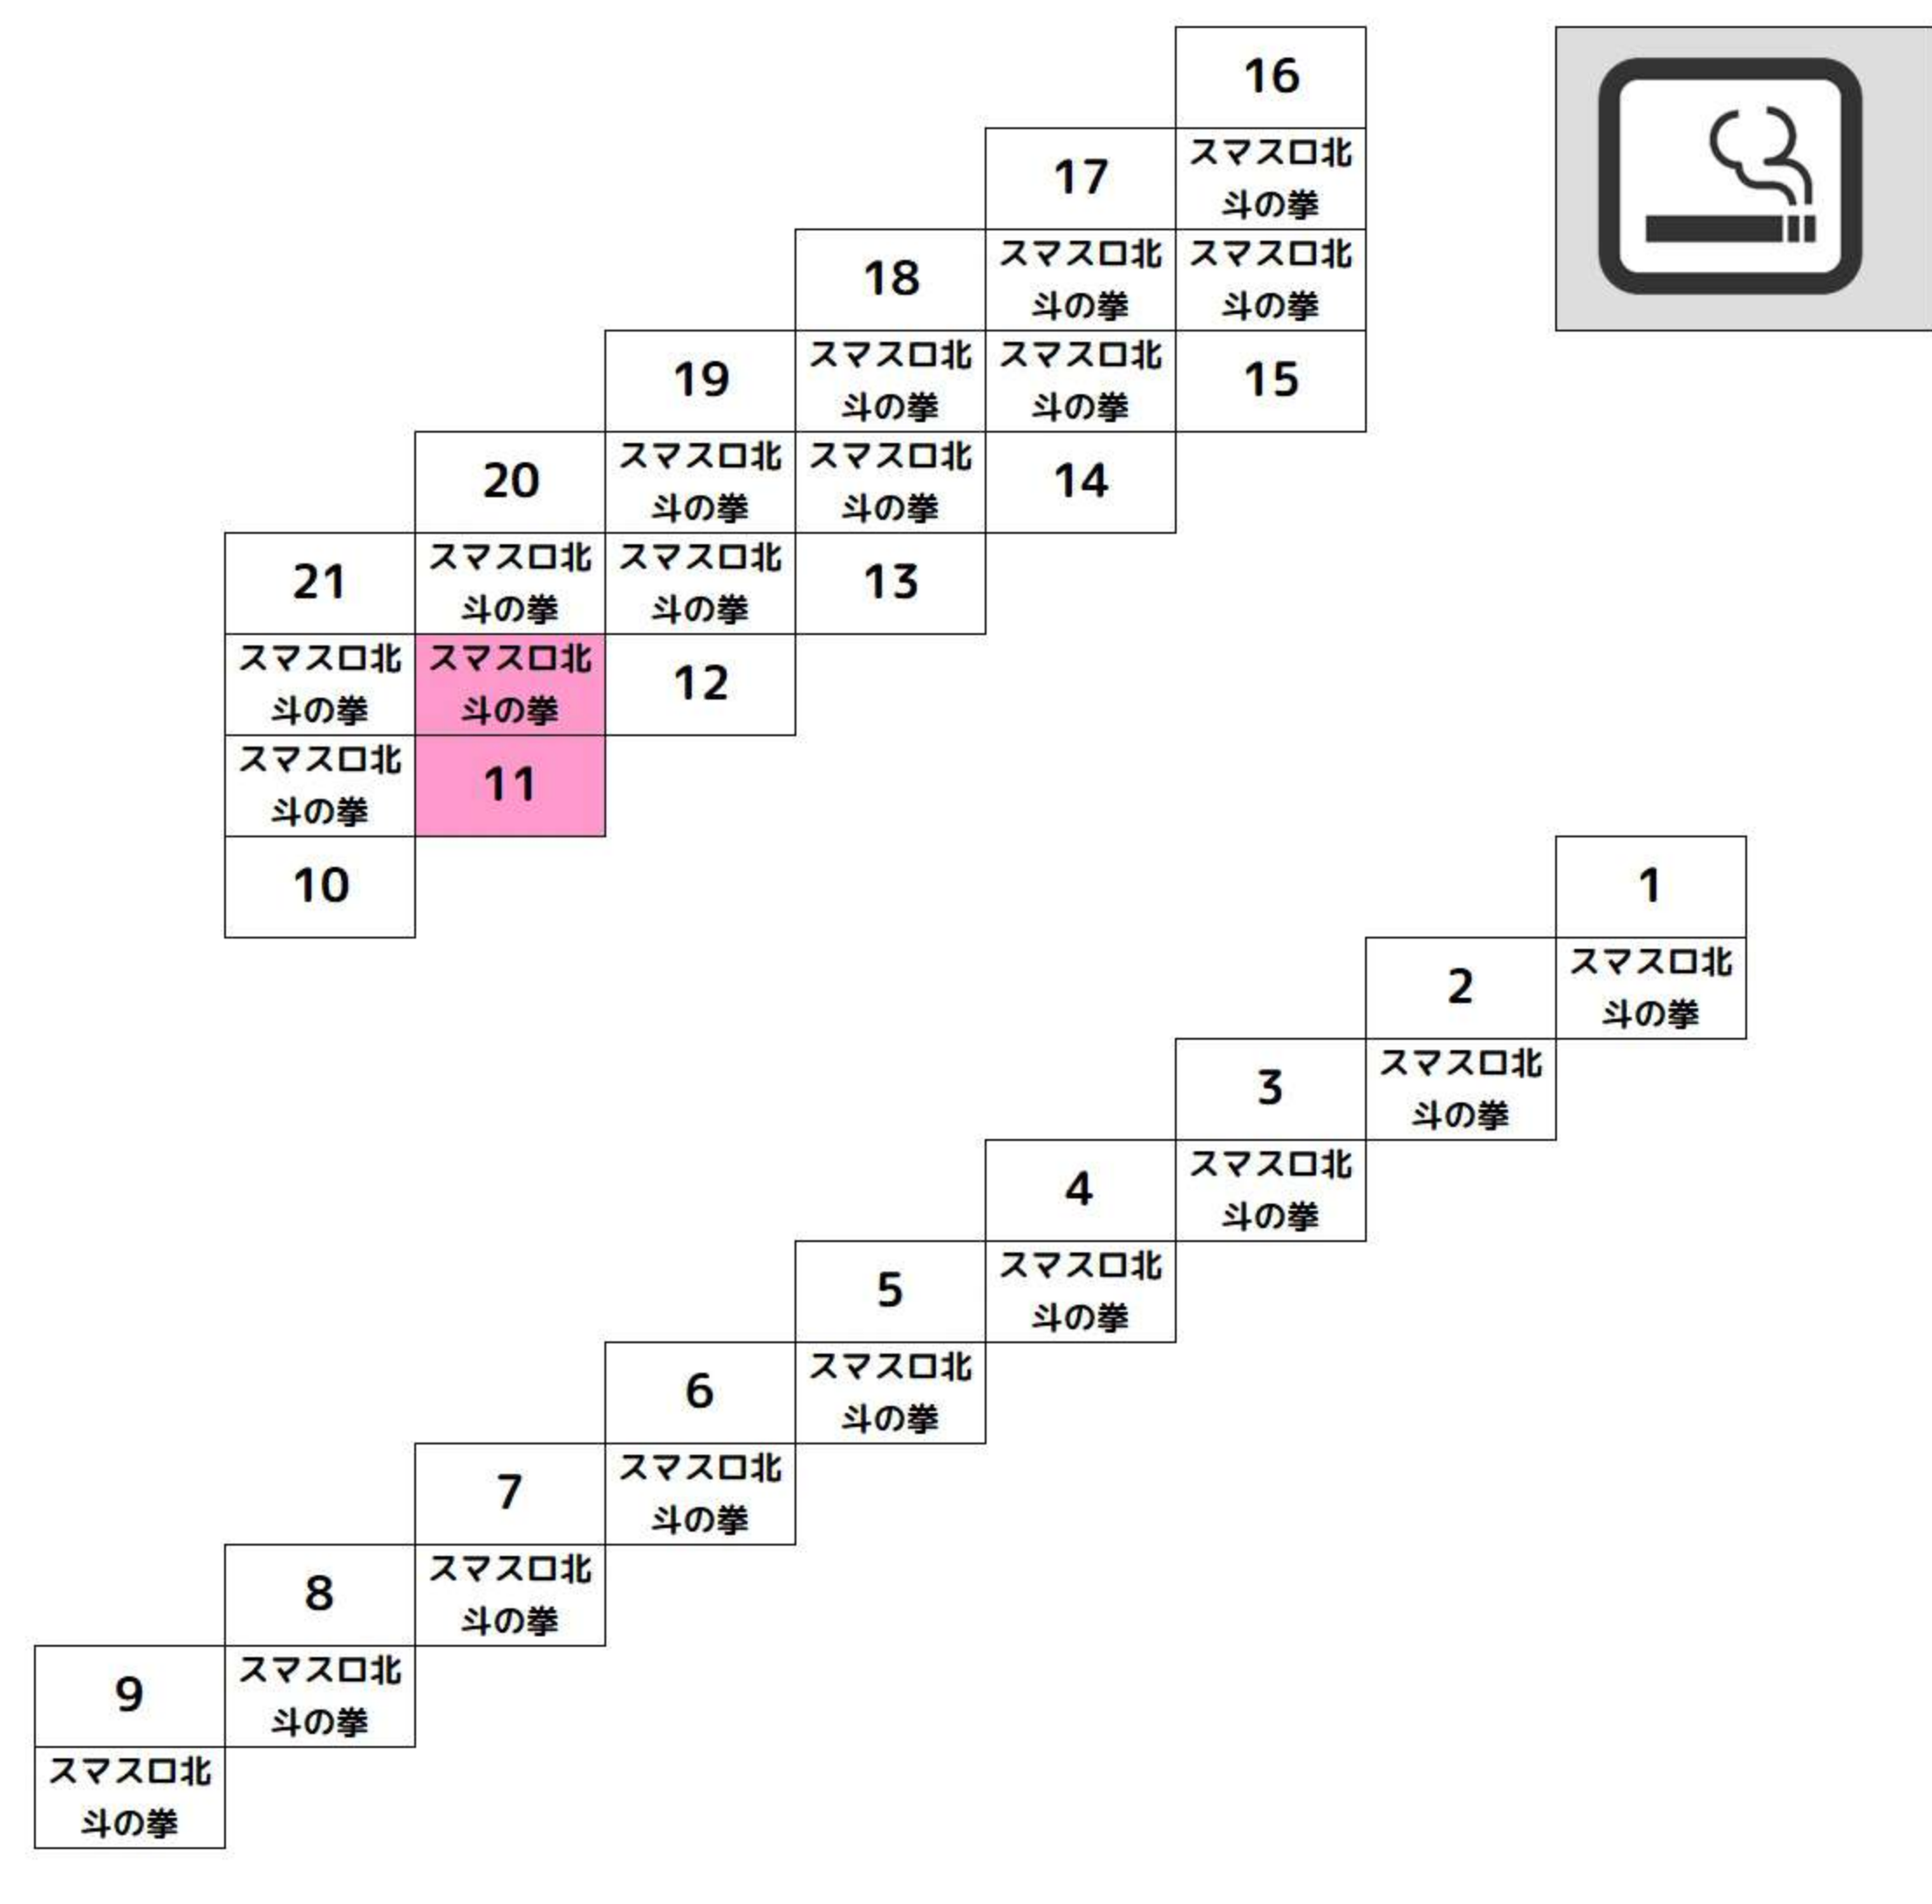

ソロ目末尾位置

BF

Table of room numbers for BF floor, including columns for エリサラ鏡, エリサラ鏡, and various numbered rooms like 77, 76, 75, etc.

Table of room numbers for BF floor, including columns for からくりサーカス, からくりサーカス, からくりサーカス, etc.

2F

Table of room numbers for 2F floor, including columns for ハーサスリヴァイズ, ハーサスリヴァイズ, ハーサスリヴァイズ, etc.

Table of room numbers for 2F floor, including columns for ファンキー, ファンキー, ファンキー, etc.

3F

Table of room numbers for 3F floor, including columns for SPアイム, SPアイム, SPアイム, etc.

Table of room numbers for 3F floor, including columns for マイジャグ, マイジャグ, マイジャグ, etc.

4F

Table of room numbers for 4F floor, including columns for ドリフターズ, ドリフターズ, ドリフターズ, etc.

Table of room numbers for 4F floor, including columns for キングハナ, キングハナ, キングハナ, etc.

Table of room numbers for 4F floor, including columns for 轟の勇者, 轟の勇者, 轟の勇者, etc.

Table of room numbers for 4F floor, including columns for 炎災ノ消防, 炎災ノ消防, 炎災ノ消防, etc.

Table of room numbers for 4F floor, including columns for 蛇姫子, 蛇姫子, 蛇姫子, etc.