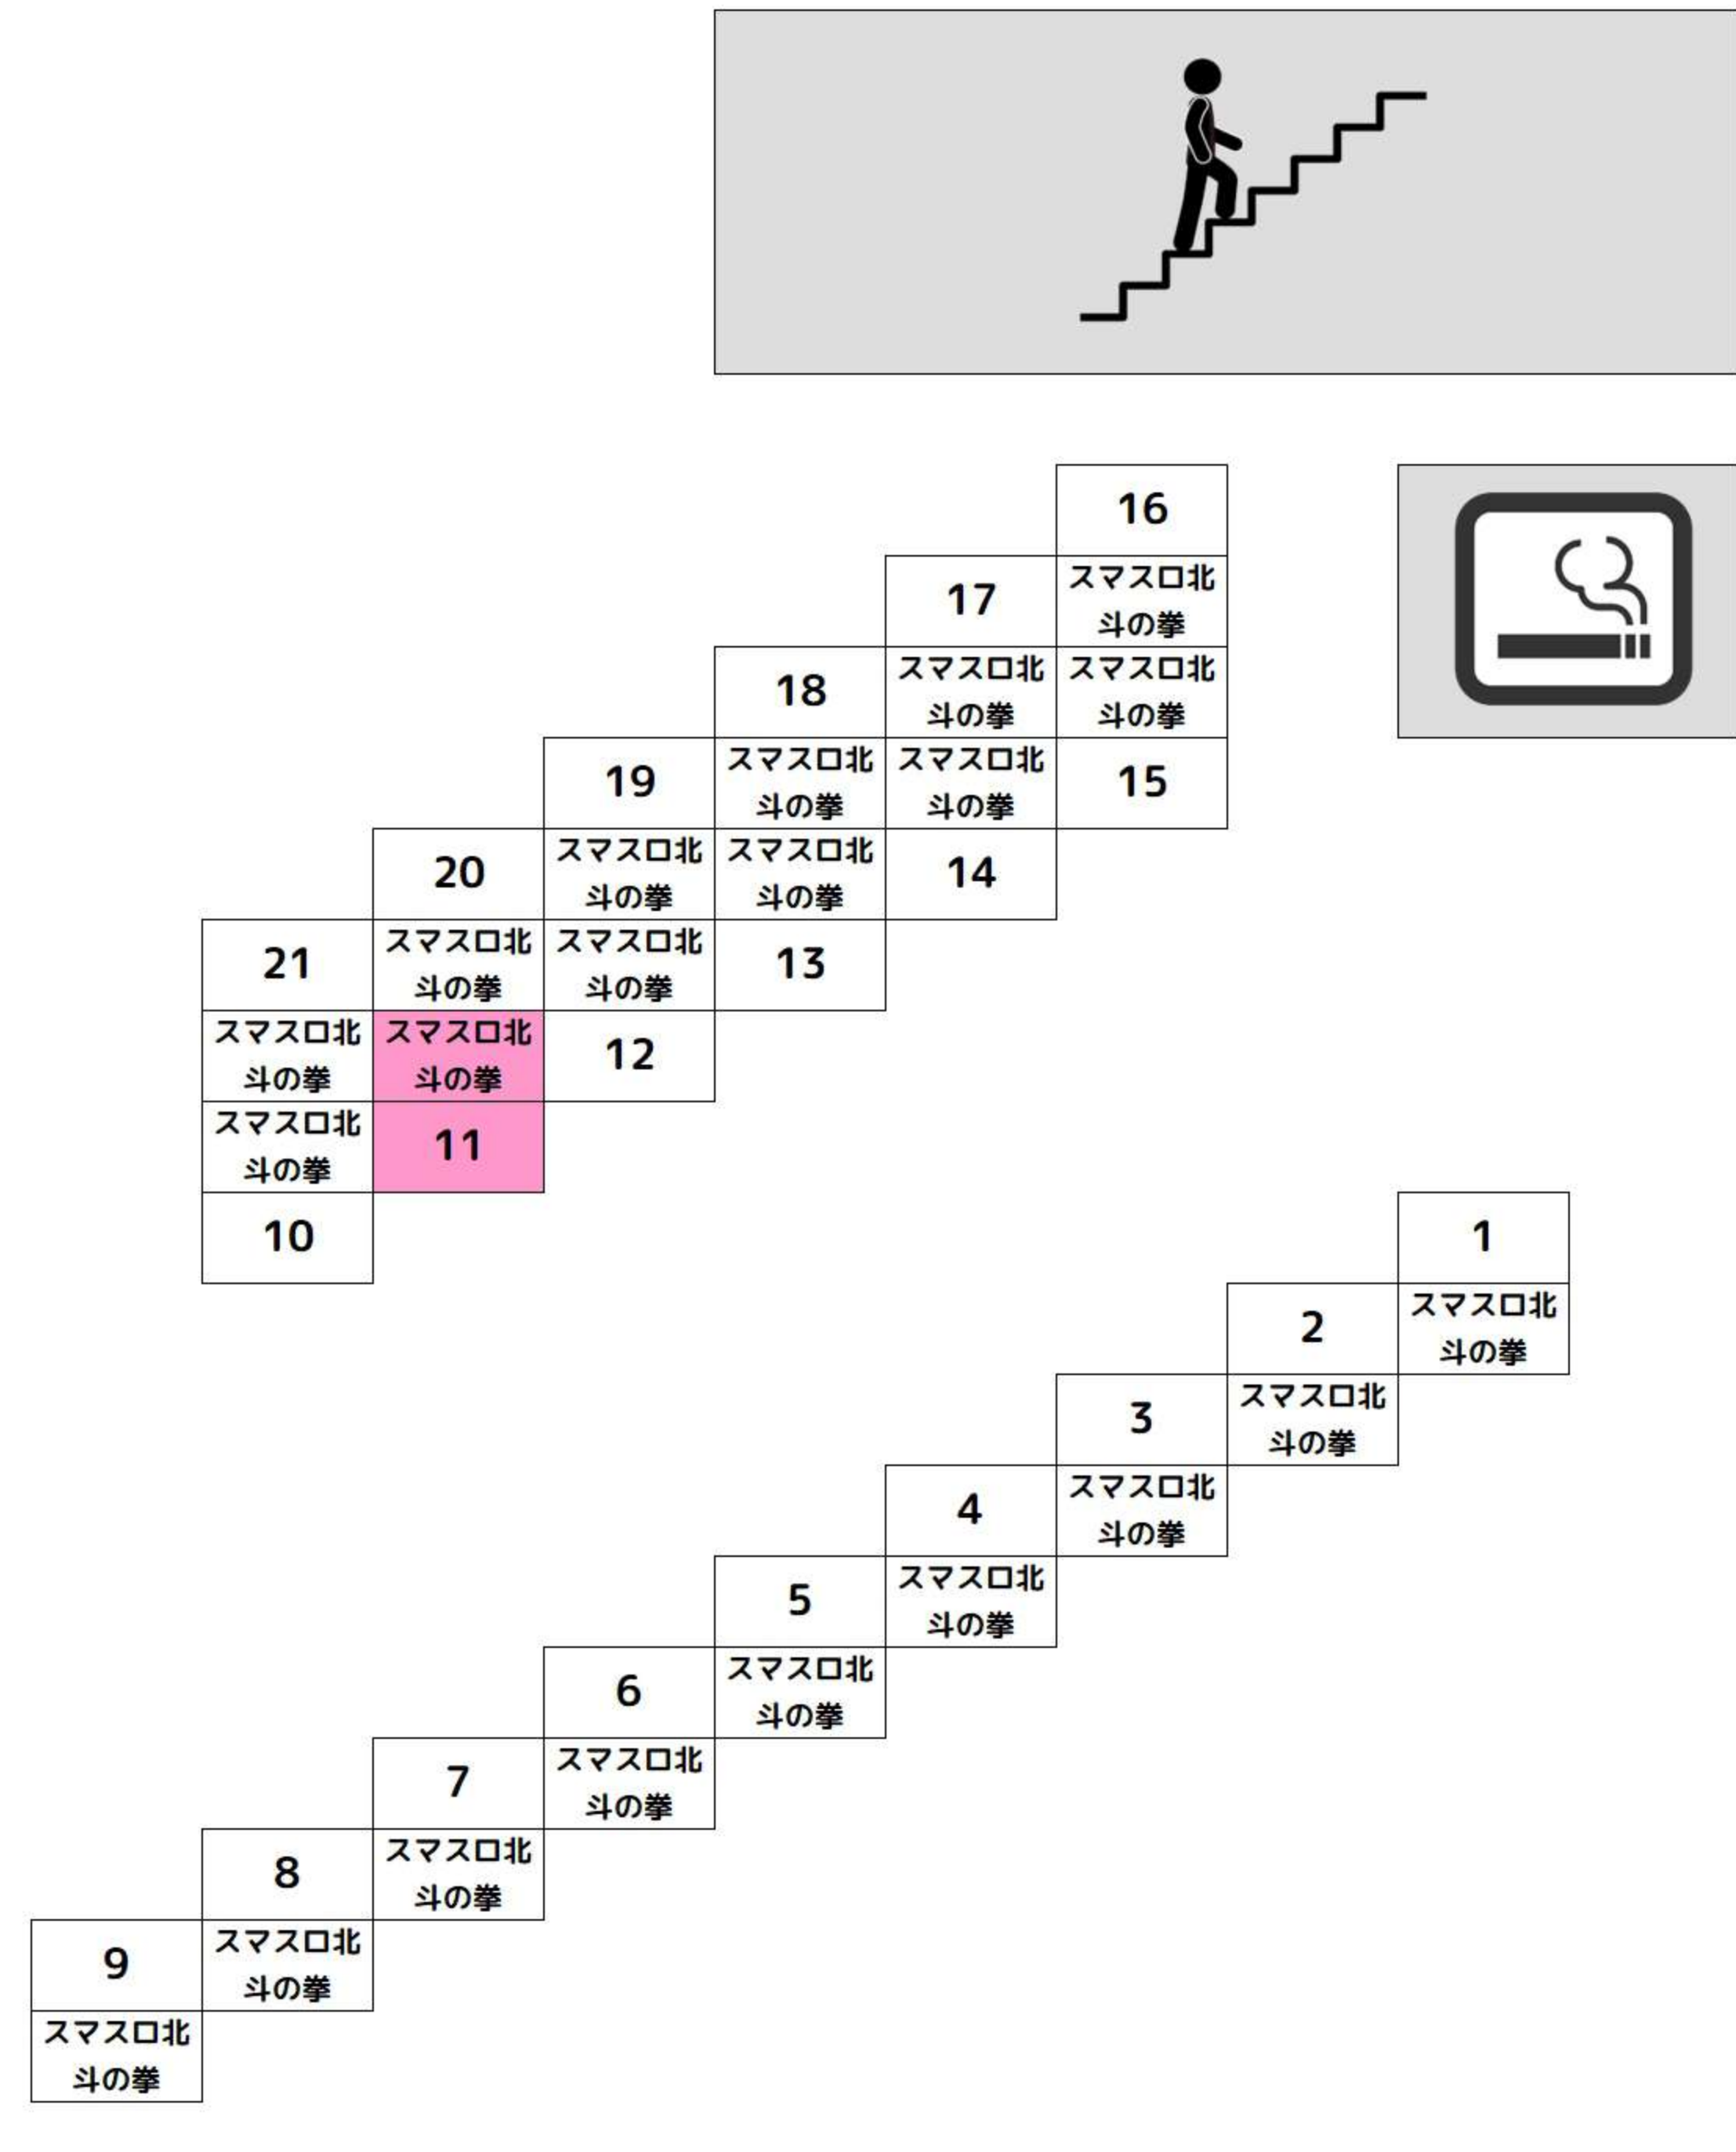

ソロ目末尾位置

BF

Table of room numbers for BF floor, including columns for エリサラ機, エリサラ機, and エリサラ機.

Table of room numbers for BF floor, including columns for ヴァルヴレ イヴ.

Table of room numbers for BF floor, including columns for ヴァルヴレ イヴ.

Table of room numbers for BF floor, including columns for ヴァルヴレ イヴ.

Table of room numbers for BF floor, including columns for スマスロ北 斗の拳.

Table of room numbers for BF floor, including columns for スマスロ北 斗の拳.

Table of room numbers for BF floor, including columns for ハキ張く.