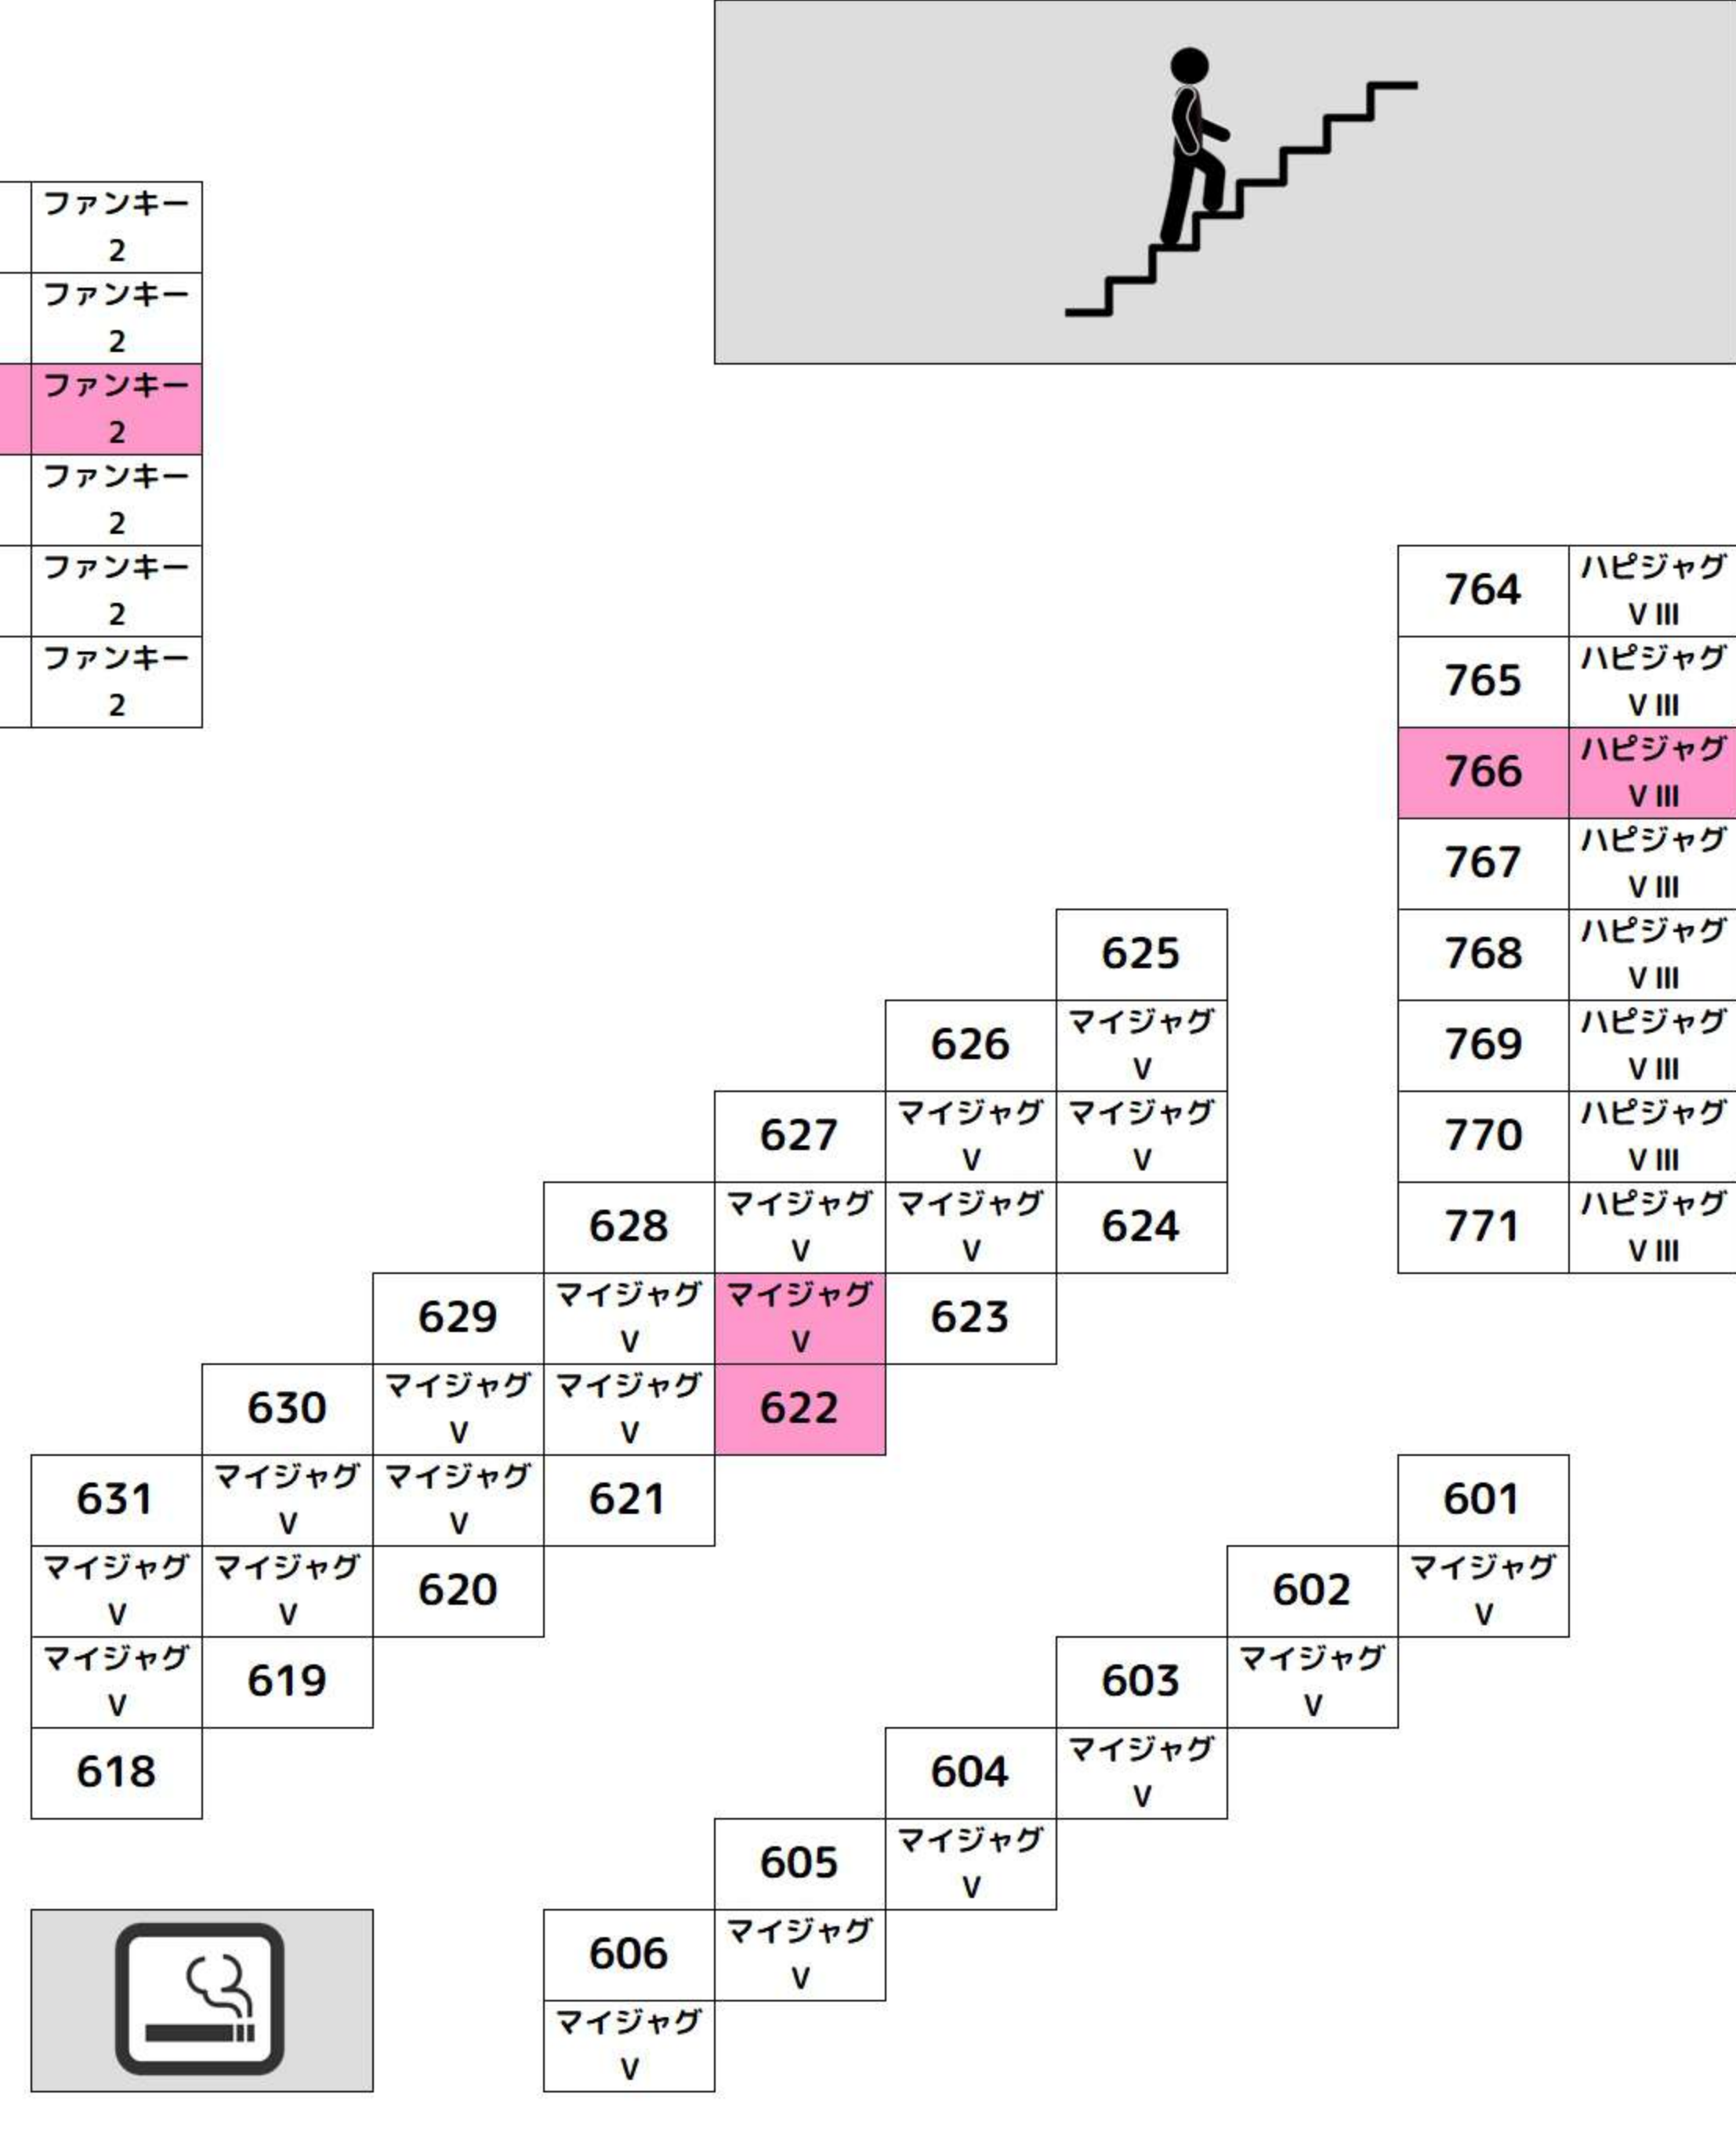

ソロ目末尾位置

BF

Table of room numbers for BF floor, including columns for エリサラ機, エリサラ機, and エリサラ機.

Table of room numbers for BF floor, including columns for ヴァルヴレ イヴ.

Table of room numbers for BF floor, including columns for ヴァルヴレ イヴ.

Table of room numbers for BF floor, including columns for ヴァルヴレ イヴ.

Table of room numbers for BF floor, including columns for スマスロ北 斗の拳.

Table of room numbers for BF floor, including columns for スマスロ北 斗の拳.

Table of room numbers for BF floor, including columns for ハキ張く.

2F

Table of room numbers for 2F floor, including columns for ハーナスリ ヴァイズ, ハーナスリ ヴァイズ, and ハーナスリ ヴァイズ.

Table of room numbers for 2F floor, including columns for ファンキー 2.

Table of room numbers for 2F floor, including columns for マイジャグ V.

Table of room numbers for 2F floor, including columns for カハネリ.

Table of room numbers for 2F floor, including columns for マイジャグ V.

3F

Table of room numbers for 3F floor, including columns for SPアイム, SPアイム, and SPアイム.