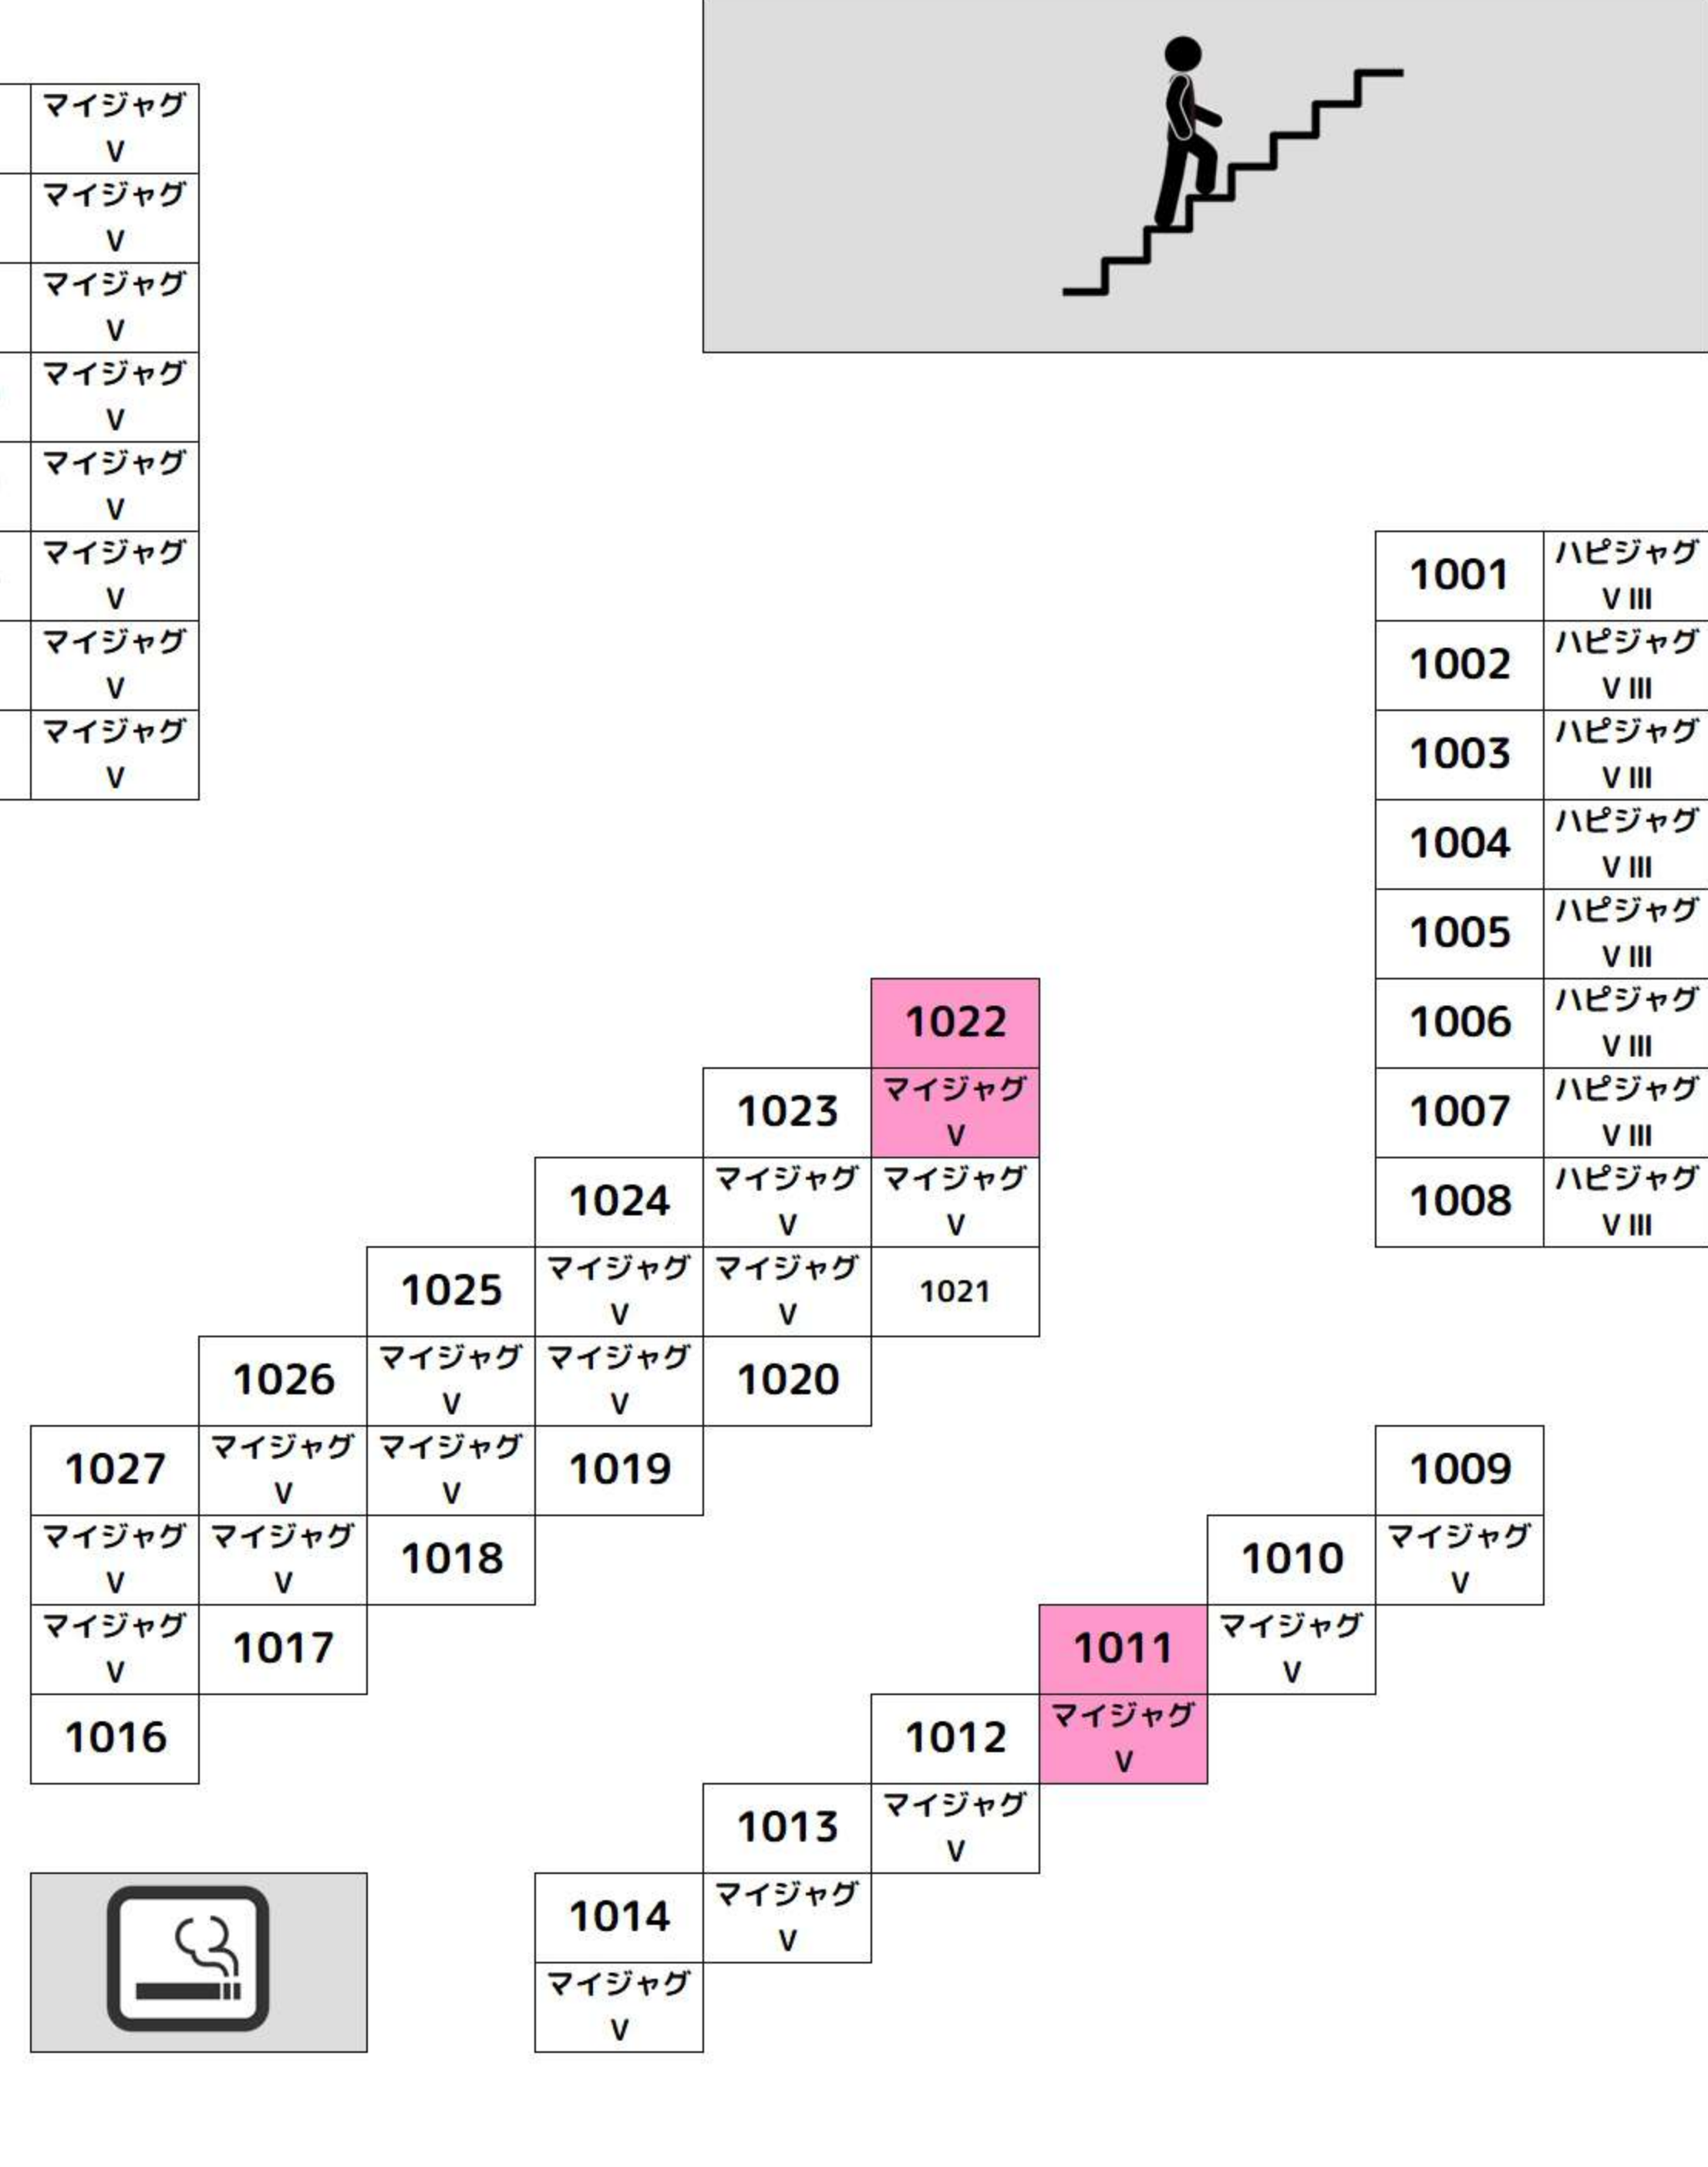

3F

Table of room numbers for 3F floor, including columns for SPアイム, SPアイム, and SPアイム.

Table of room numbers for 3F floor, including columns for マイジャグ V.

Table of room numbers for 3F floor, including columns for ファンキー 2.

Table of room numbers for 3F floor, including columns for マイジャグ V.

Table of room numbers for 3F floor, including columns for マイジャグ V.