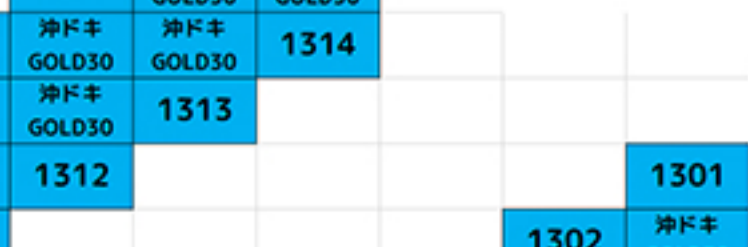

Grid of room numbers for 3F floor, including columns for マイジャグ V and ファンキー 2, with room numbers ranging from 1163 to 1171.

4F

Grid of room numbers for 4F floor, including columns for シンフォニー, ハイオア, and ガンダム, with room numbers ranging from 1389 to 1384.

Grid of room numbers for 4F floor, including columns for キングハナ ハナ and キングコレス, with room numbers ranging from 1461 to 1456.

Grid of room numbers for 4F floor, including columns for キングコレス and キングコレス, with room numbers ranging from 1455 to 1450.

5F

Grid of room numbers for 5F floor, including columns for 戦国無双3, ベルシッパ, and 戦国無双3, with room numbers ranging from 1384 to 1378.

Grid of room numbers for 5F floor, including columns for モンハンA イス and アウエリオン, with room numbers ranging from 1334 to 1322.