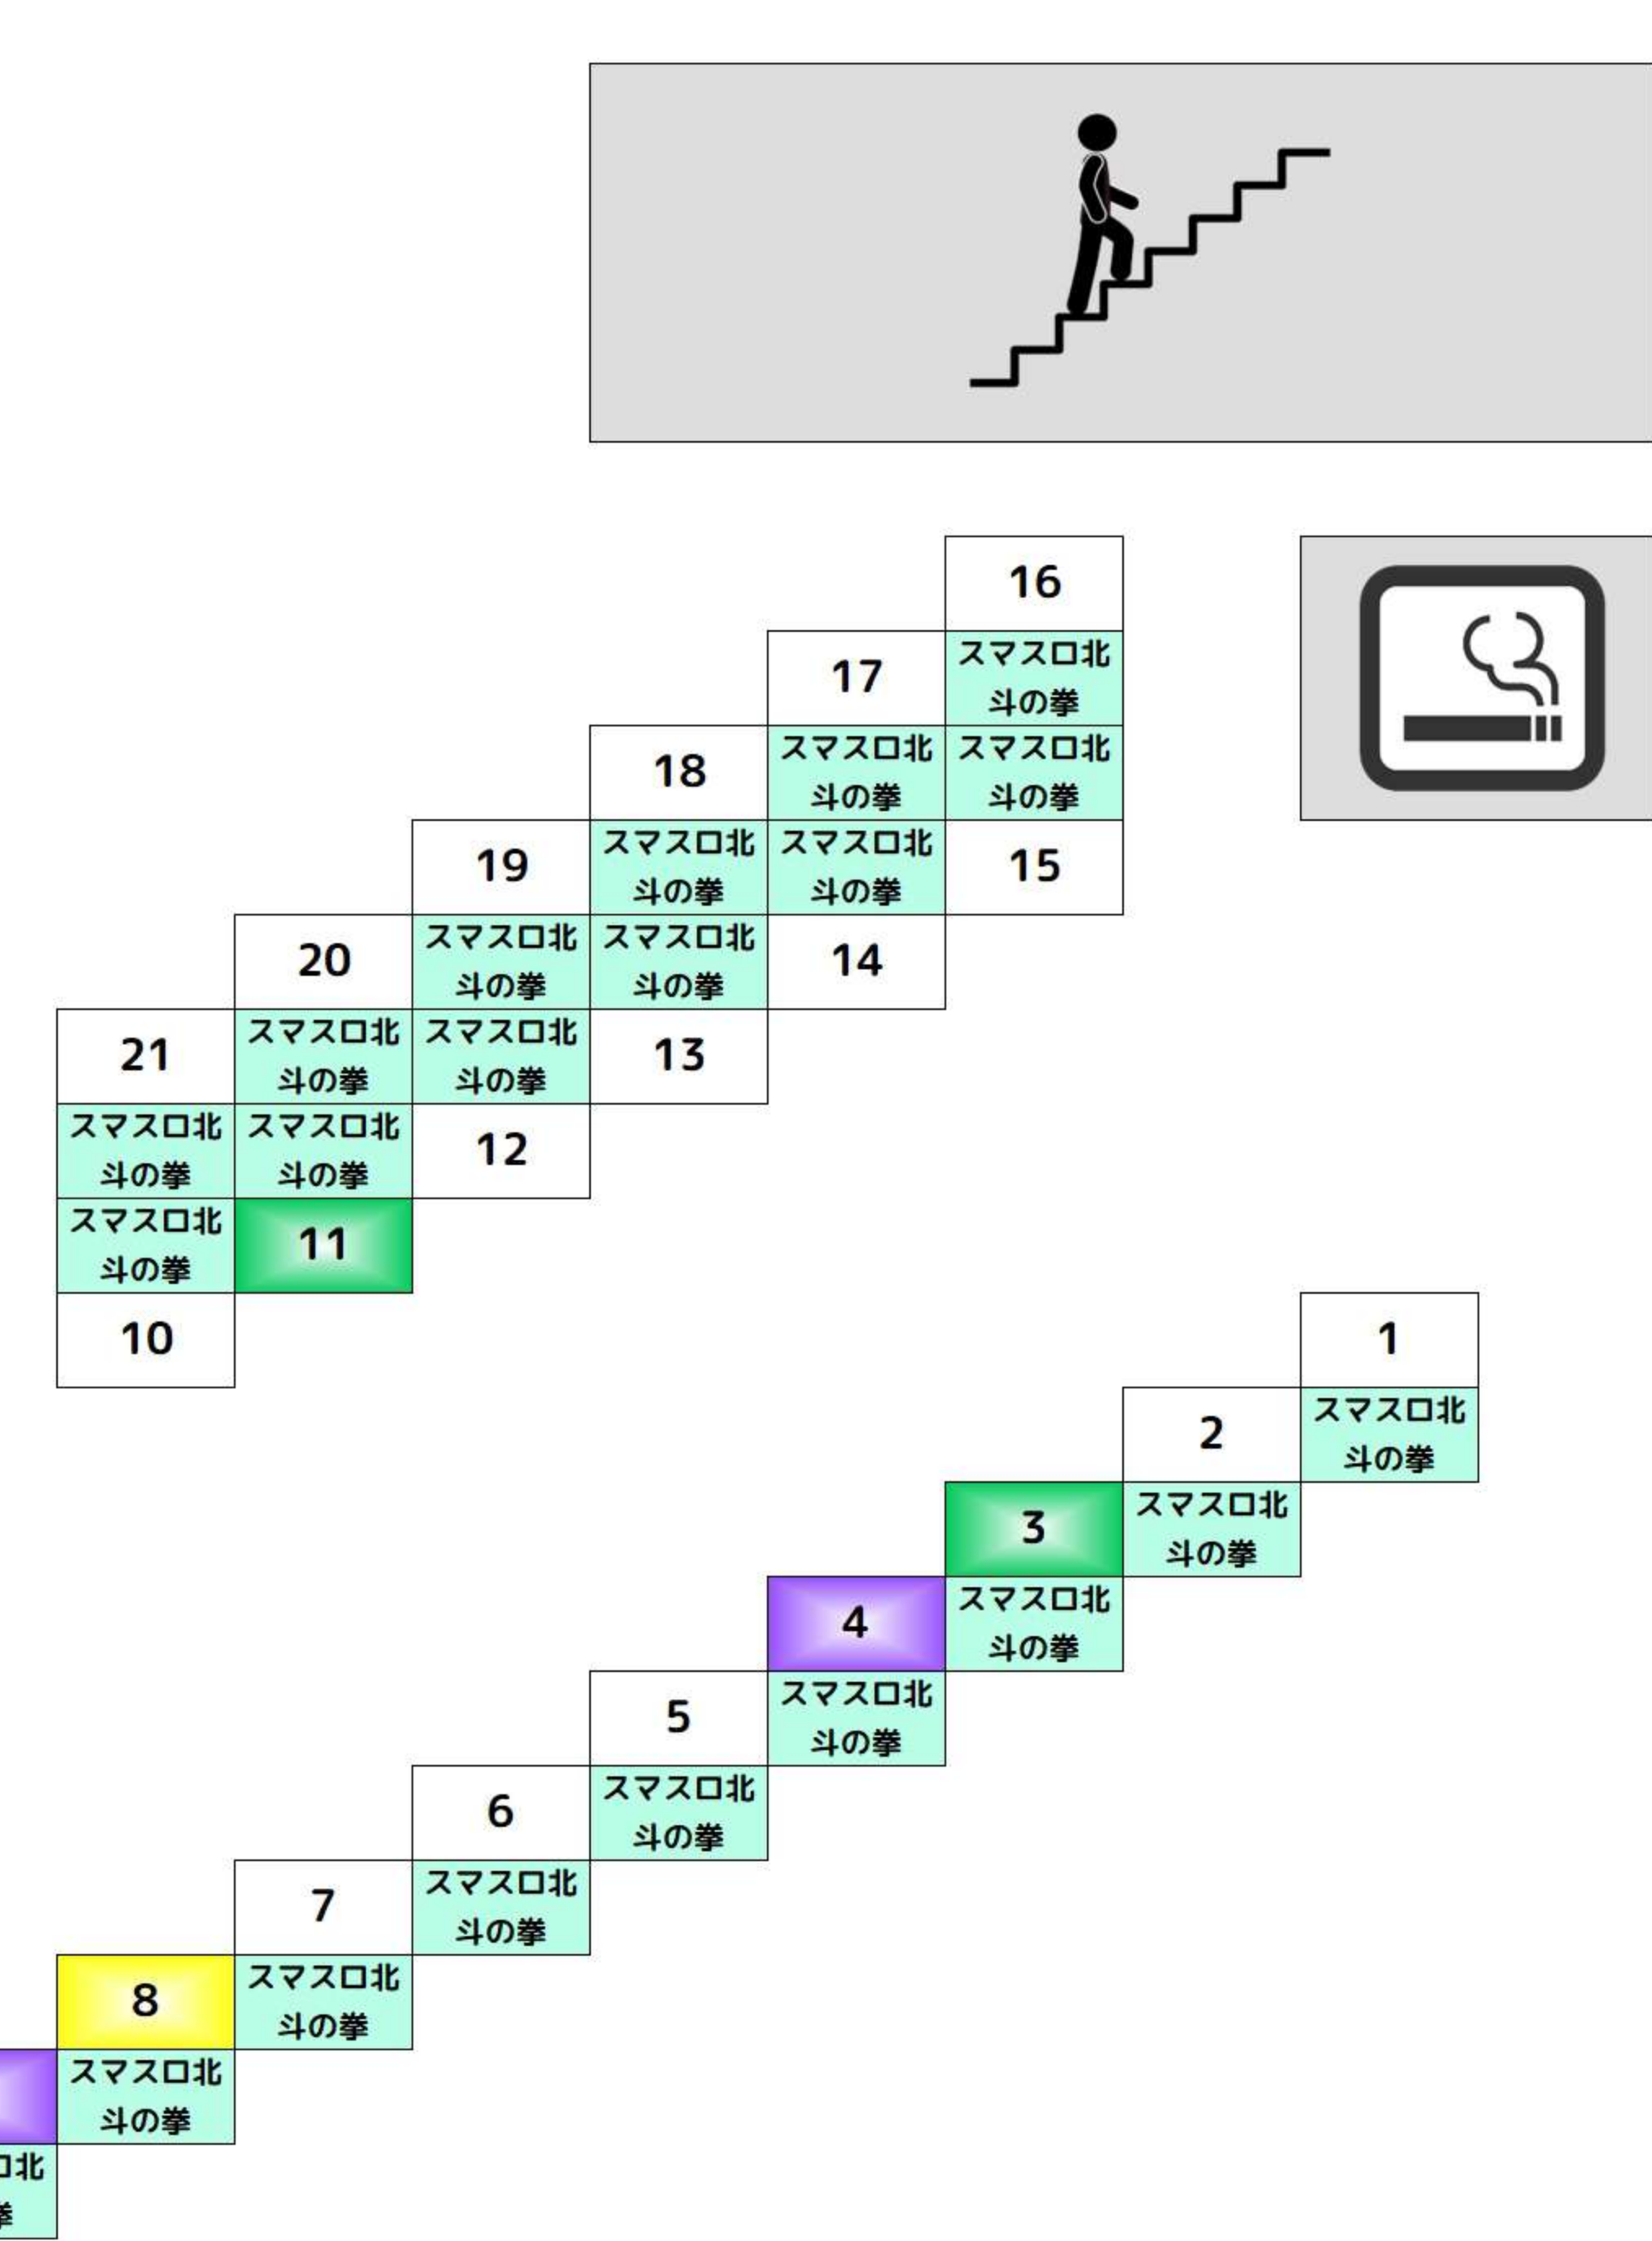

Color-coded header: +1,000枚以上 (yellow), +2,000枚以上 (green), +3,000枚以上 (orange), +5,000枚以上 (purple).
Section: BF
Table of items and counts. Includes a TOILET icon.

Table of items and counts, including 'からくりサーカス' and 'ヴァルヴレイヴ' series.

Section: 2F
Table of items and counts. Includes a TOILET icon.

Table of items and counts, including 'ファンキー', 'マイジャグ', and 'カバネリ' series.

Section: 3F
Table of items and counts. Includes a TOILET icon.

Table of items and counts, including 'マイジャグ', 'ファンキー', and 'カバネリ' series.

Section: 4F
Table of items and counts. Includes a TOILET icon.

Table of items and counts, including 'キングハナ', 'SAO', and '炎災ノ消防' series.