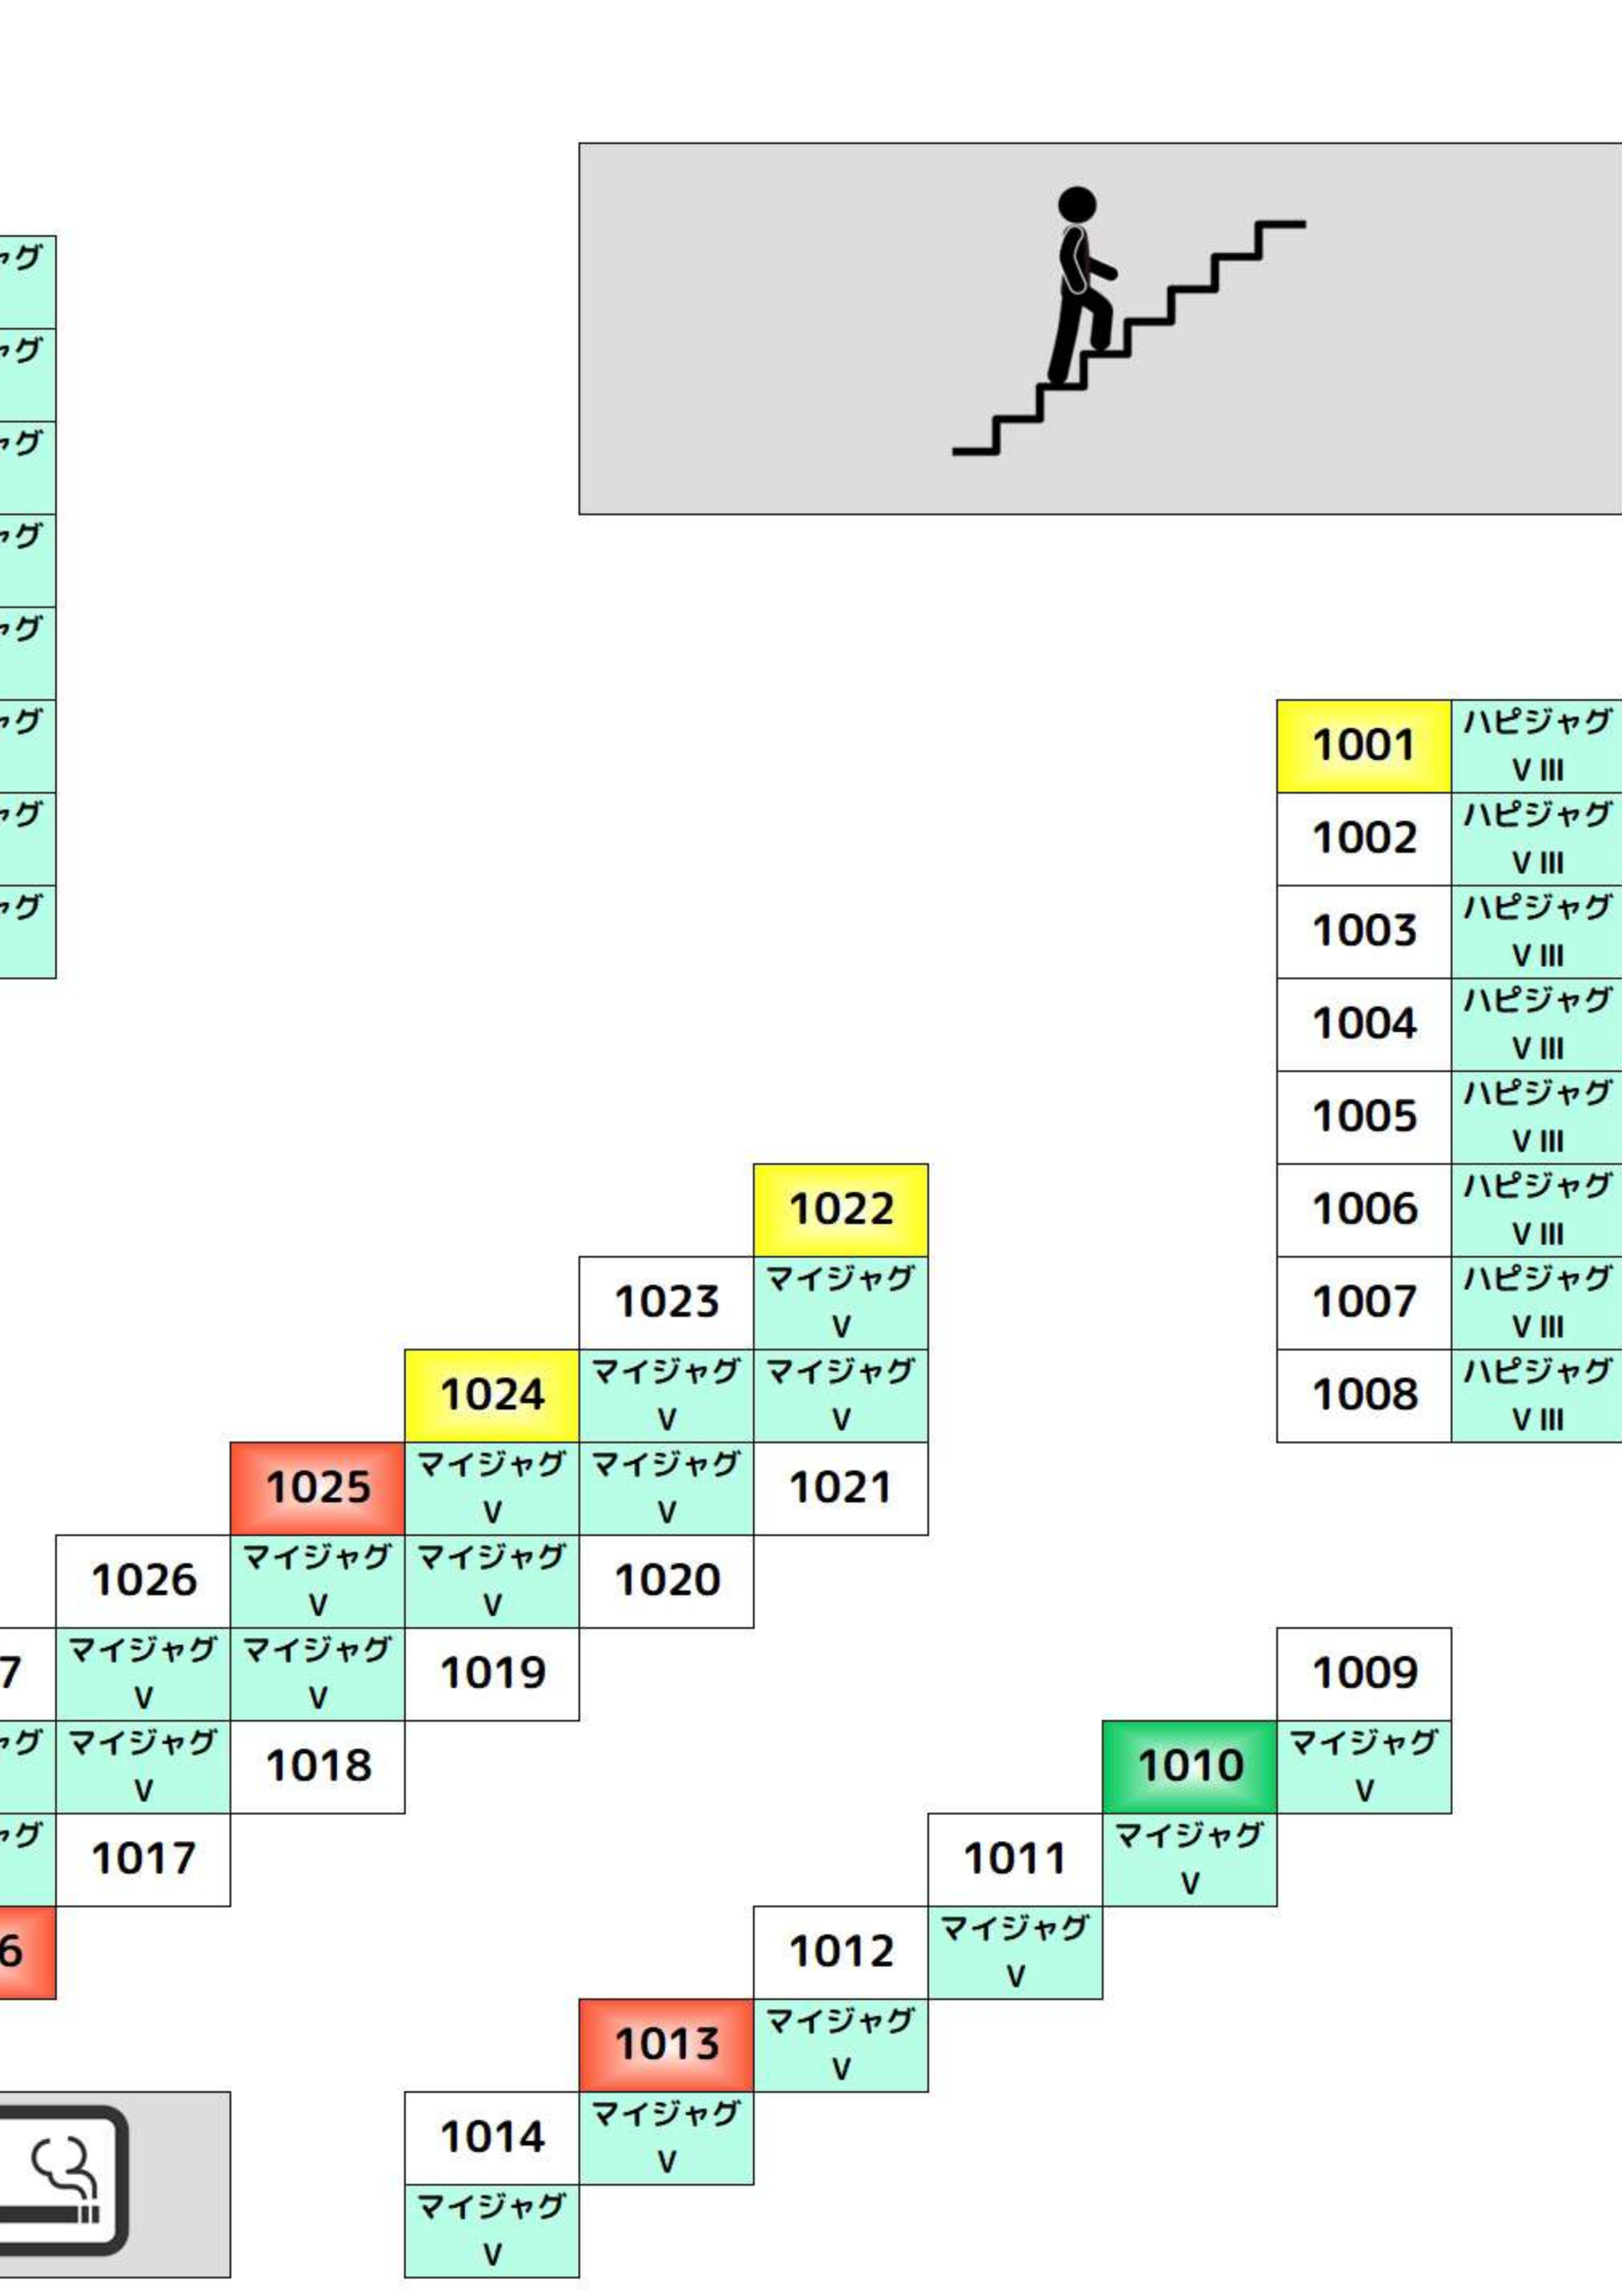

Color-coded header: +1,000枚以上 (yellow), +2,000枚以上 (green), +3,000枚以上 (orange), +5,000枚以上 (purple).
Section: BF
Table of items and counts. Includes a TOILET icon.

Table of items and counts, including 'からくりサーカス' and 'ヴァルヴレイヴ' series.

Section: 2F
Table of items and counts. Includes a TOILET icon.

Table of items and counts, including 'ファンキー', 'マイジャグ', and 'カバネリ' series.

Section: 3F
Table of items and counts. Includes a TOILET icon.

Table of items and counts, including 'マイジャグ', 'ファンキー', and 'カバネリ' series.

Section: 4F
Table of items and counts. Includes a TOILET icon.

Table of items and counts, including 'キングハナ', 'SAO', and '炎災ノ消防' series.