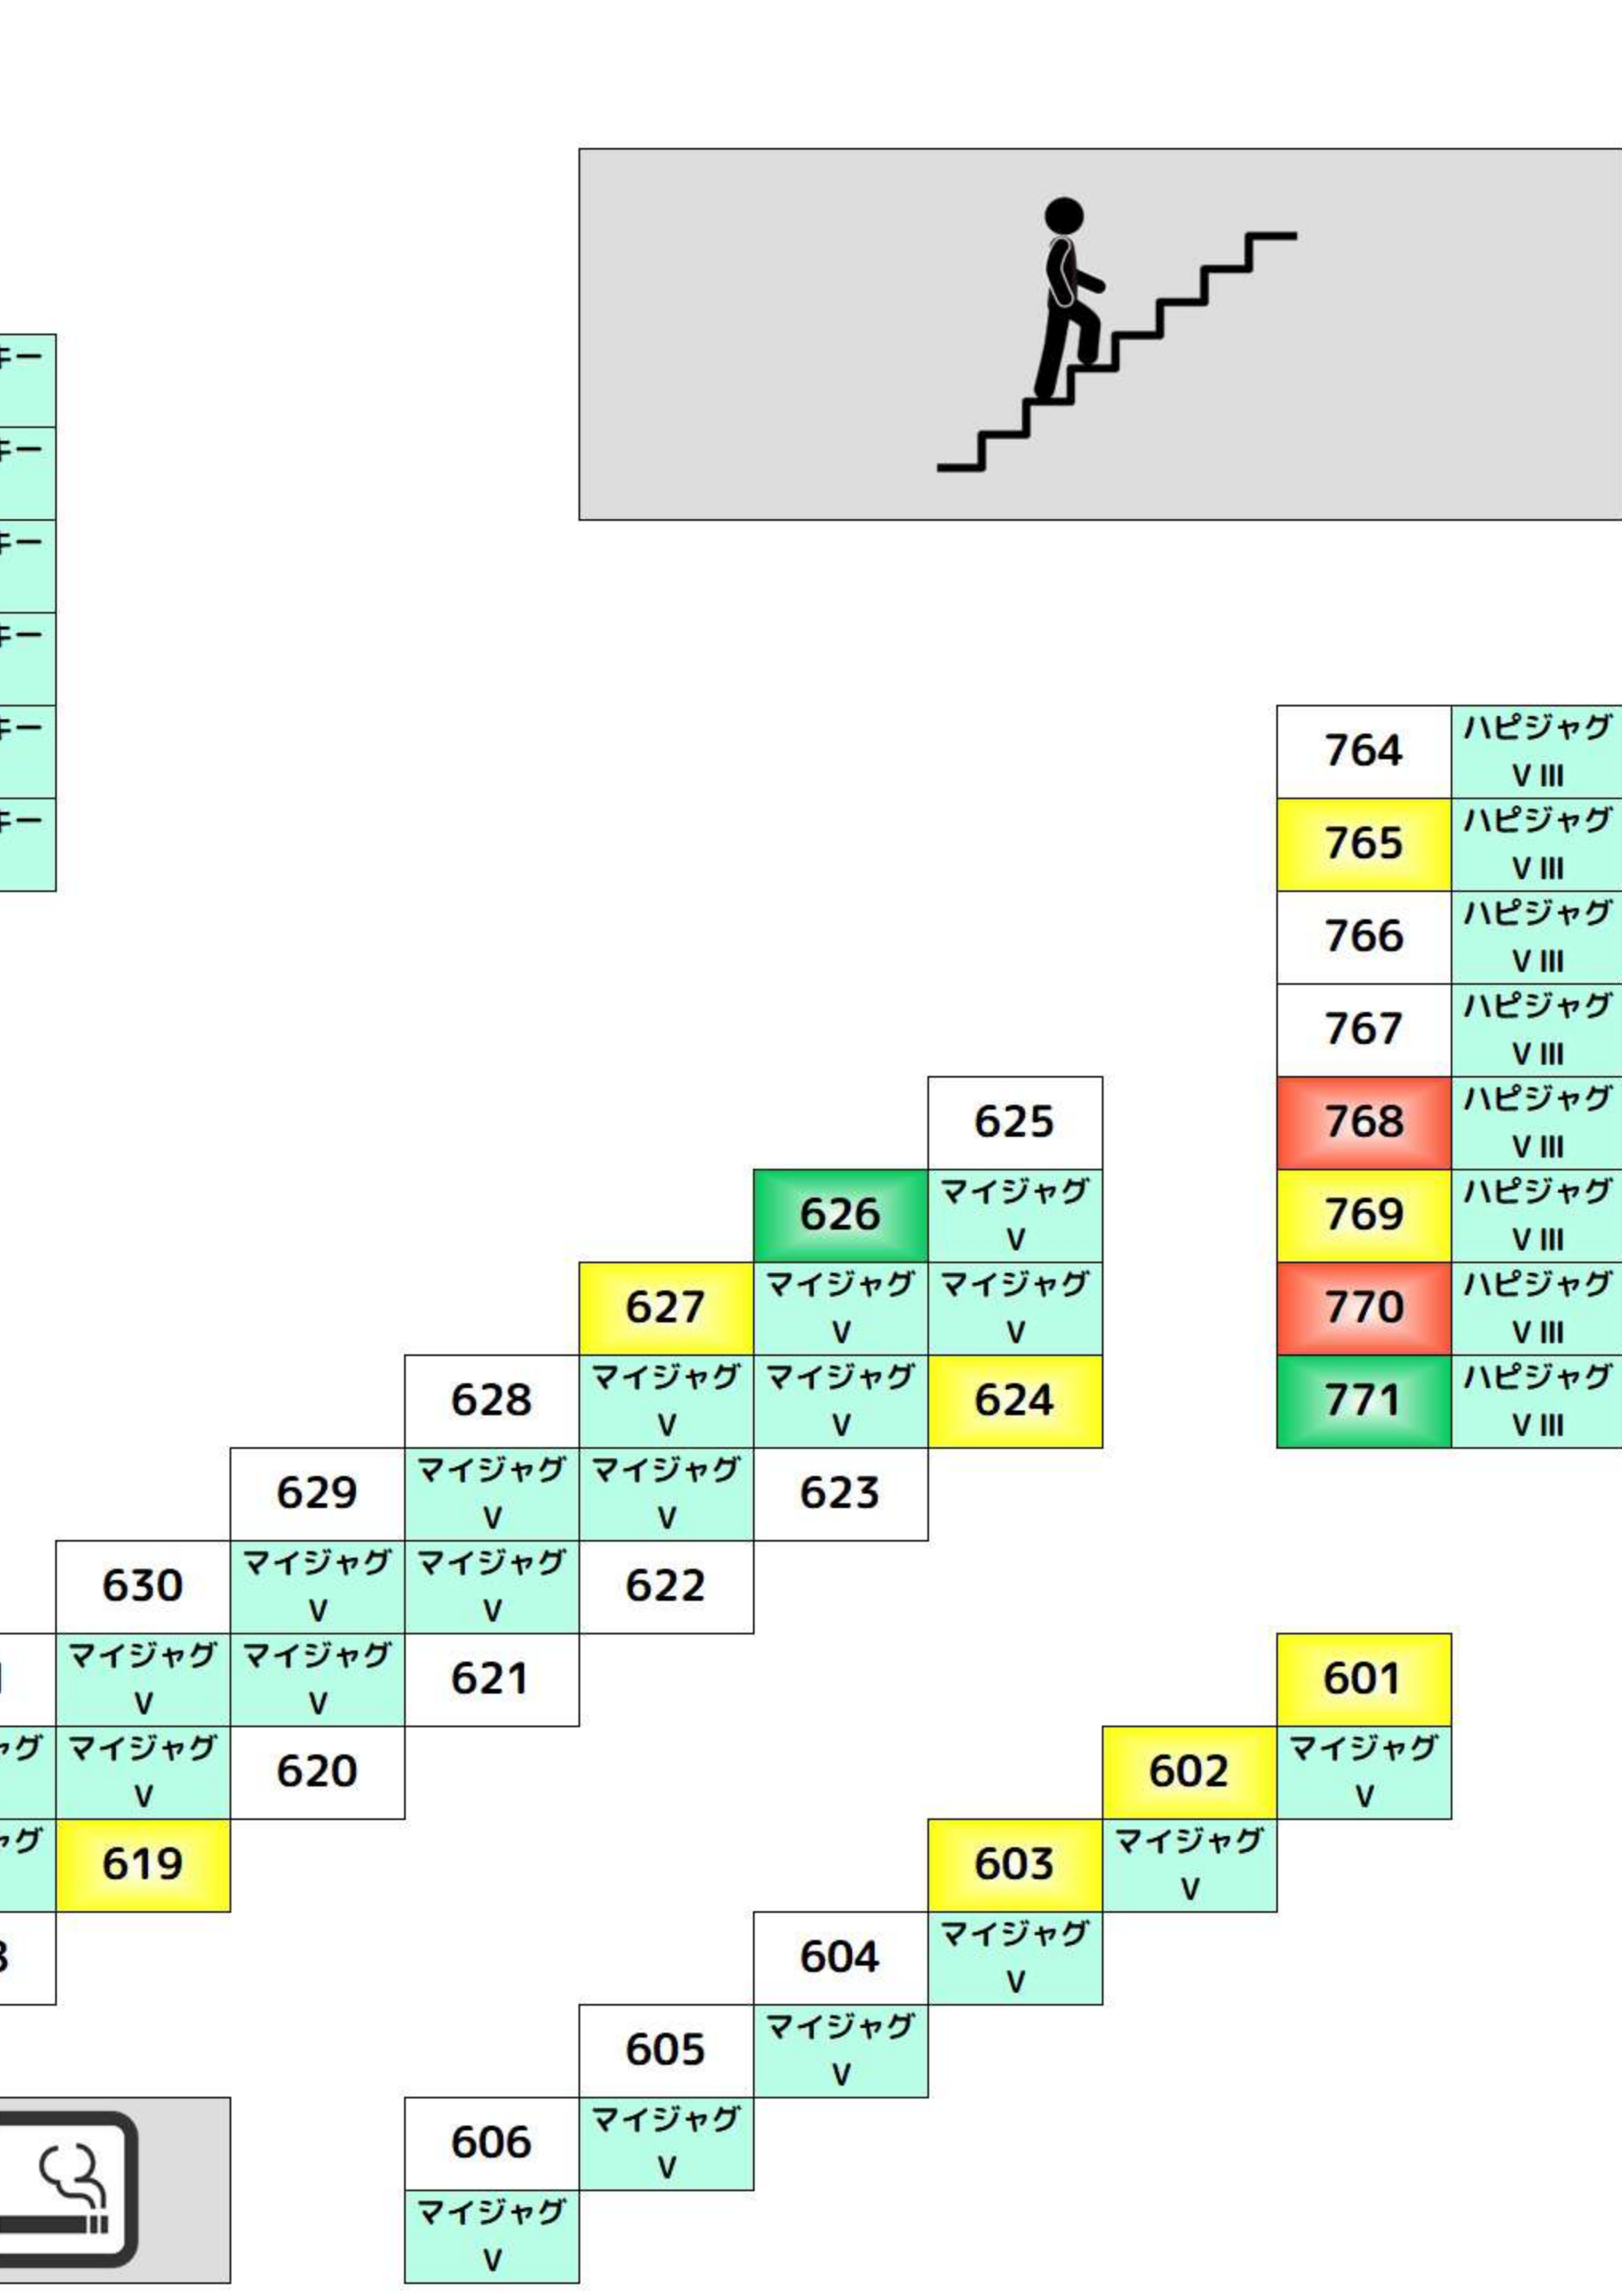

Color-coded header: +1,000枚以上 (yellow), +2,000枚以上 (green), +3,000枚以上 (orange), +5,000枚以上 (purple).
Section: BF
Table of items and counts. Includes a TOILET icon.

Table of items and counts, including 'からくりサーカス' and 'ヴァルヴレイヴ' series.

Section: 2F
Table of items and counts. Includes a TOILET icon.

Table of items and counts, including 'ファンキー', 'マイジャグ', and 'カバネリ' series.

Section: 3F
Table of items and counts. Includes a TOILET icon.

Table of items and counts, including 'マイジャグ', 'ファンキー', and 'カバネリ' series.

Section: 4F
Table of items and counts. Includes a TOILET icon.

Table of items and counts, including 'キングハナ', 'SAO', and '炎災ノ消防' series.