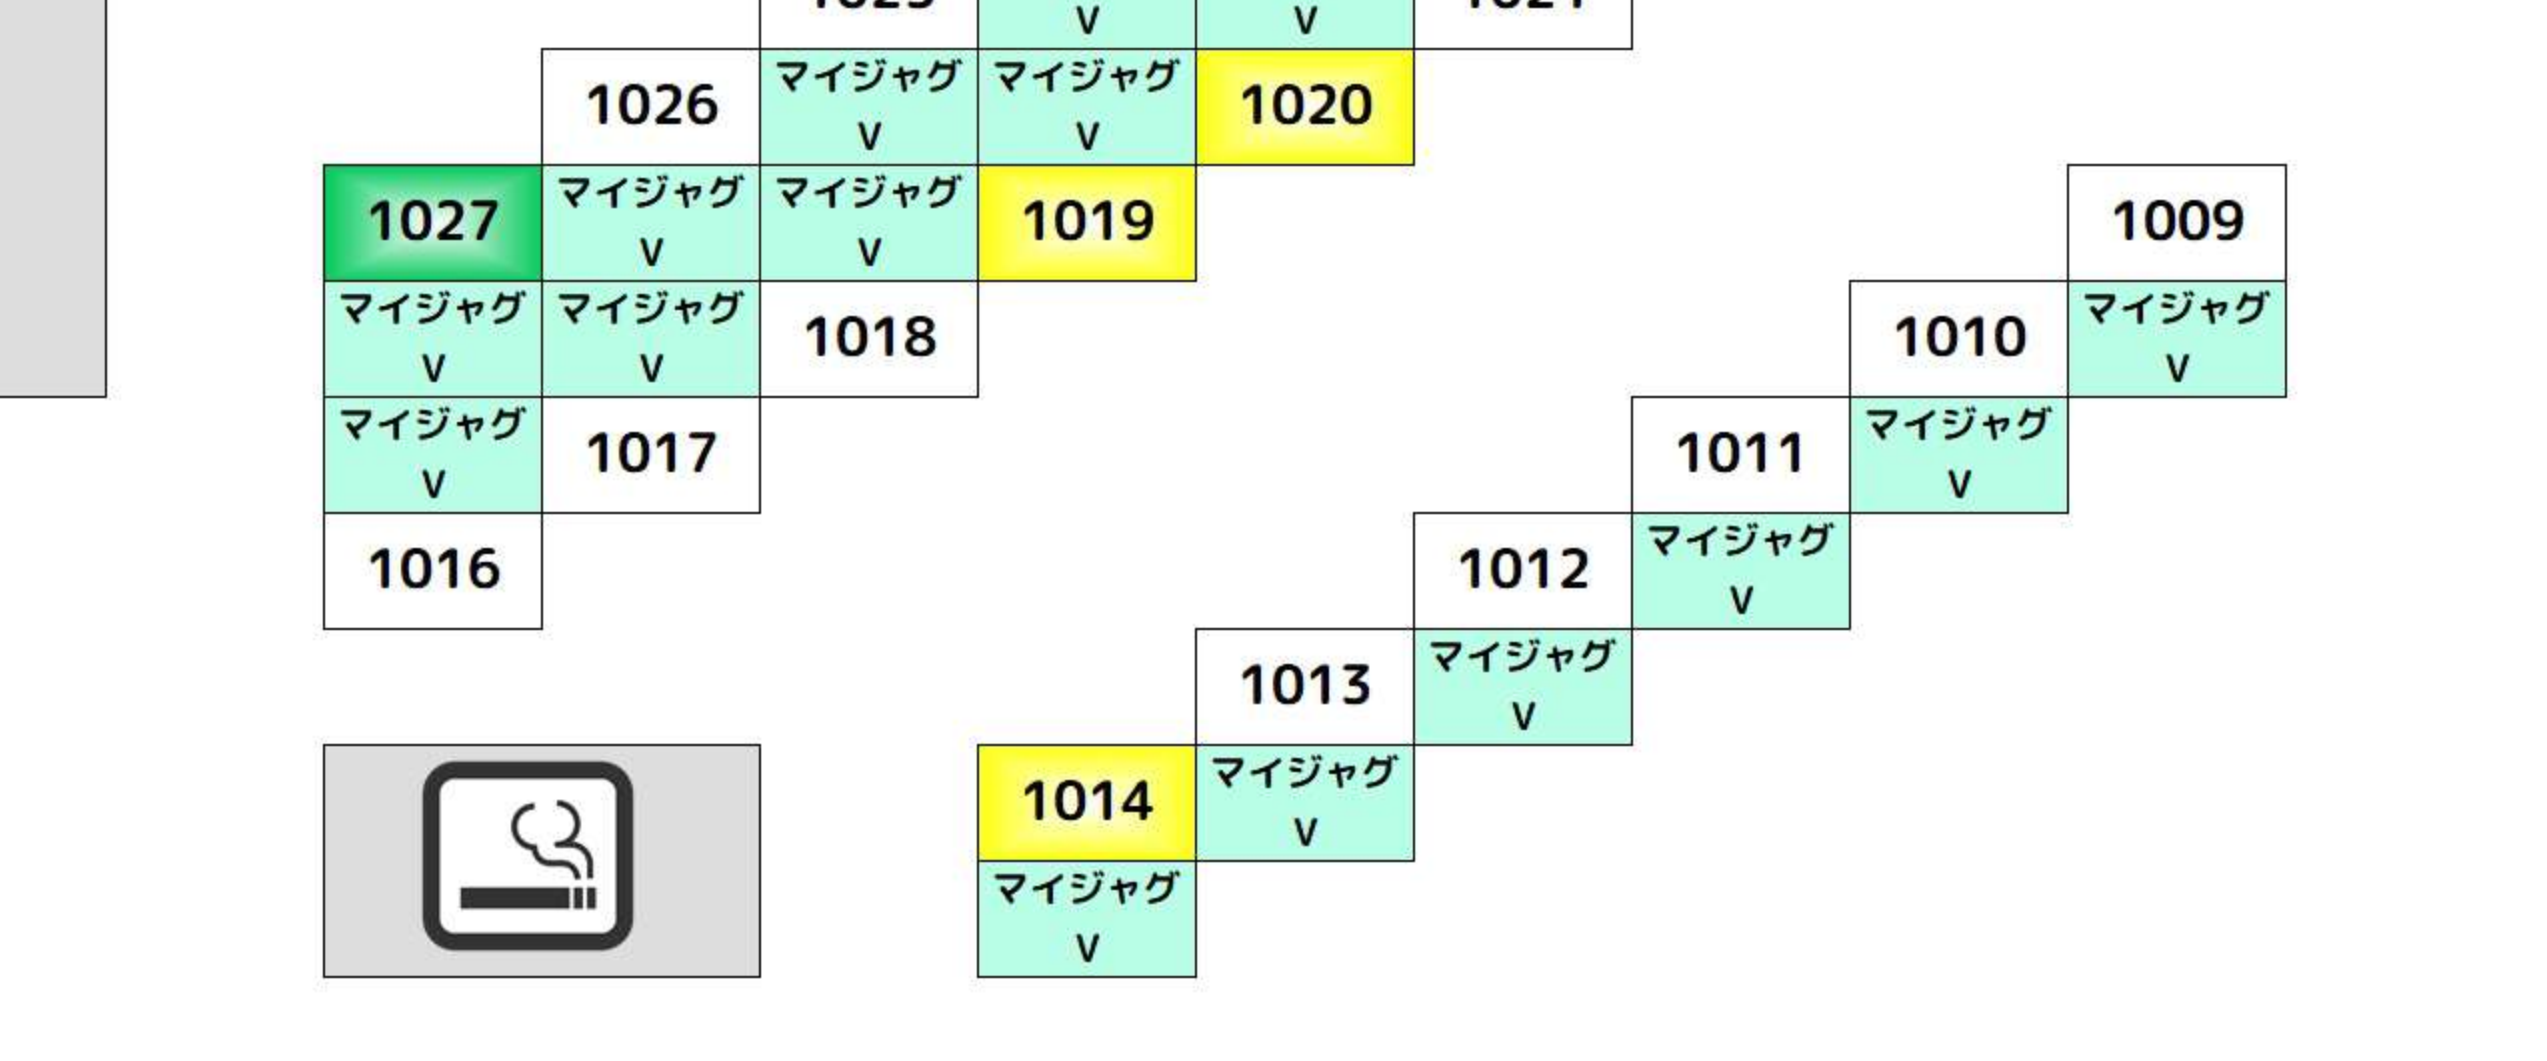

Table with columns for room numbers and names, including 'マイジャグV' and 'ファンキー2'.

Table with columns for room numbers and names, including 'SPアイム' and 'マイジャグV'.

Table with columns for room numbers and names, including 'マイジャグV' and 'ファンキー2'.