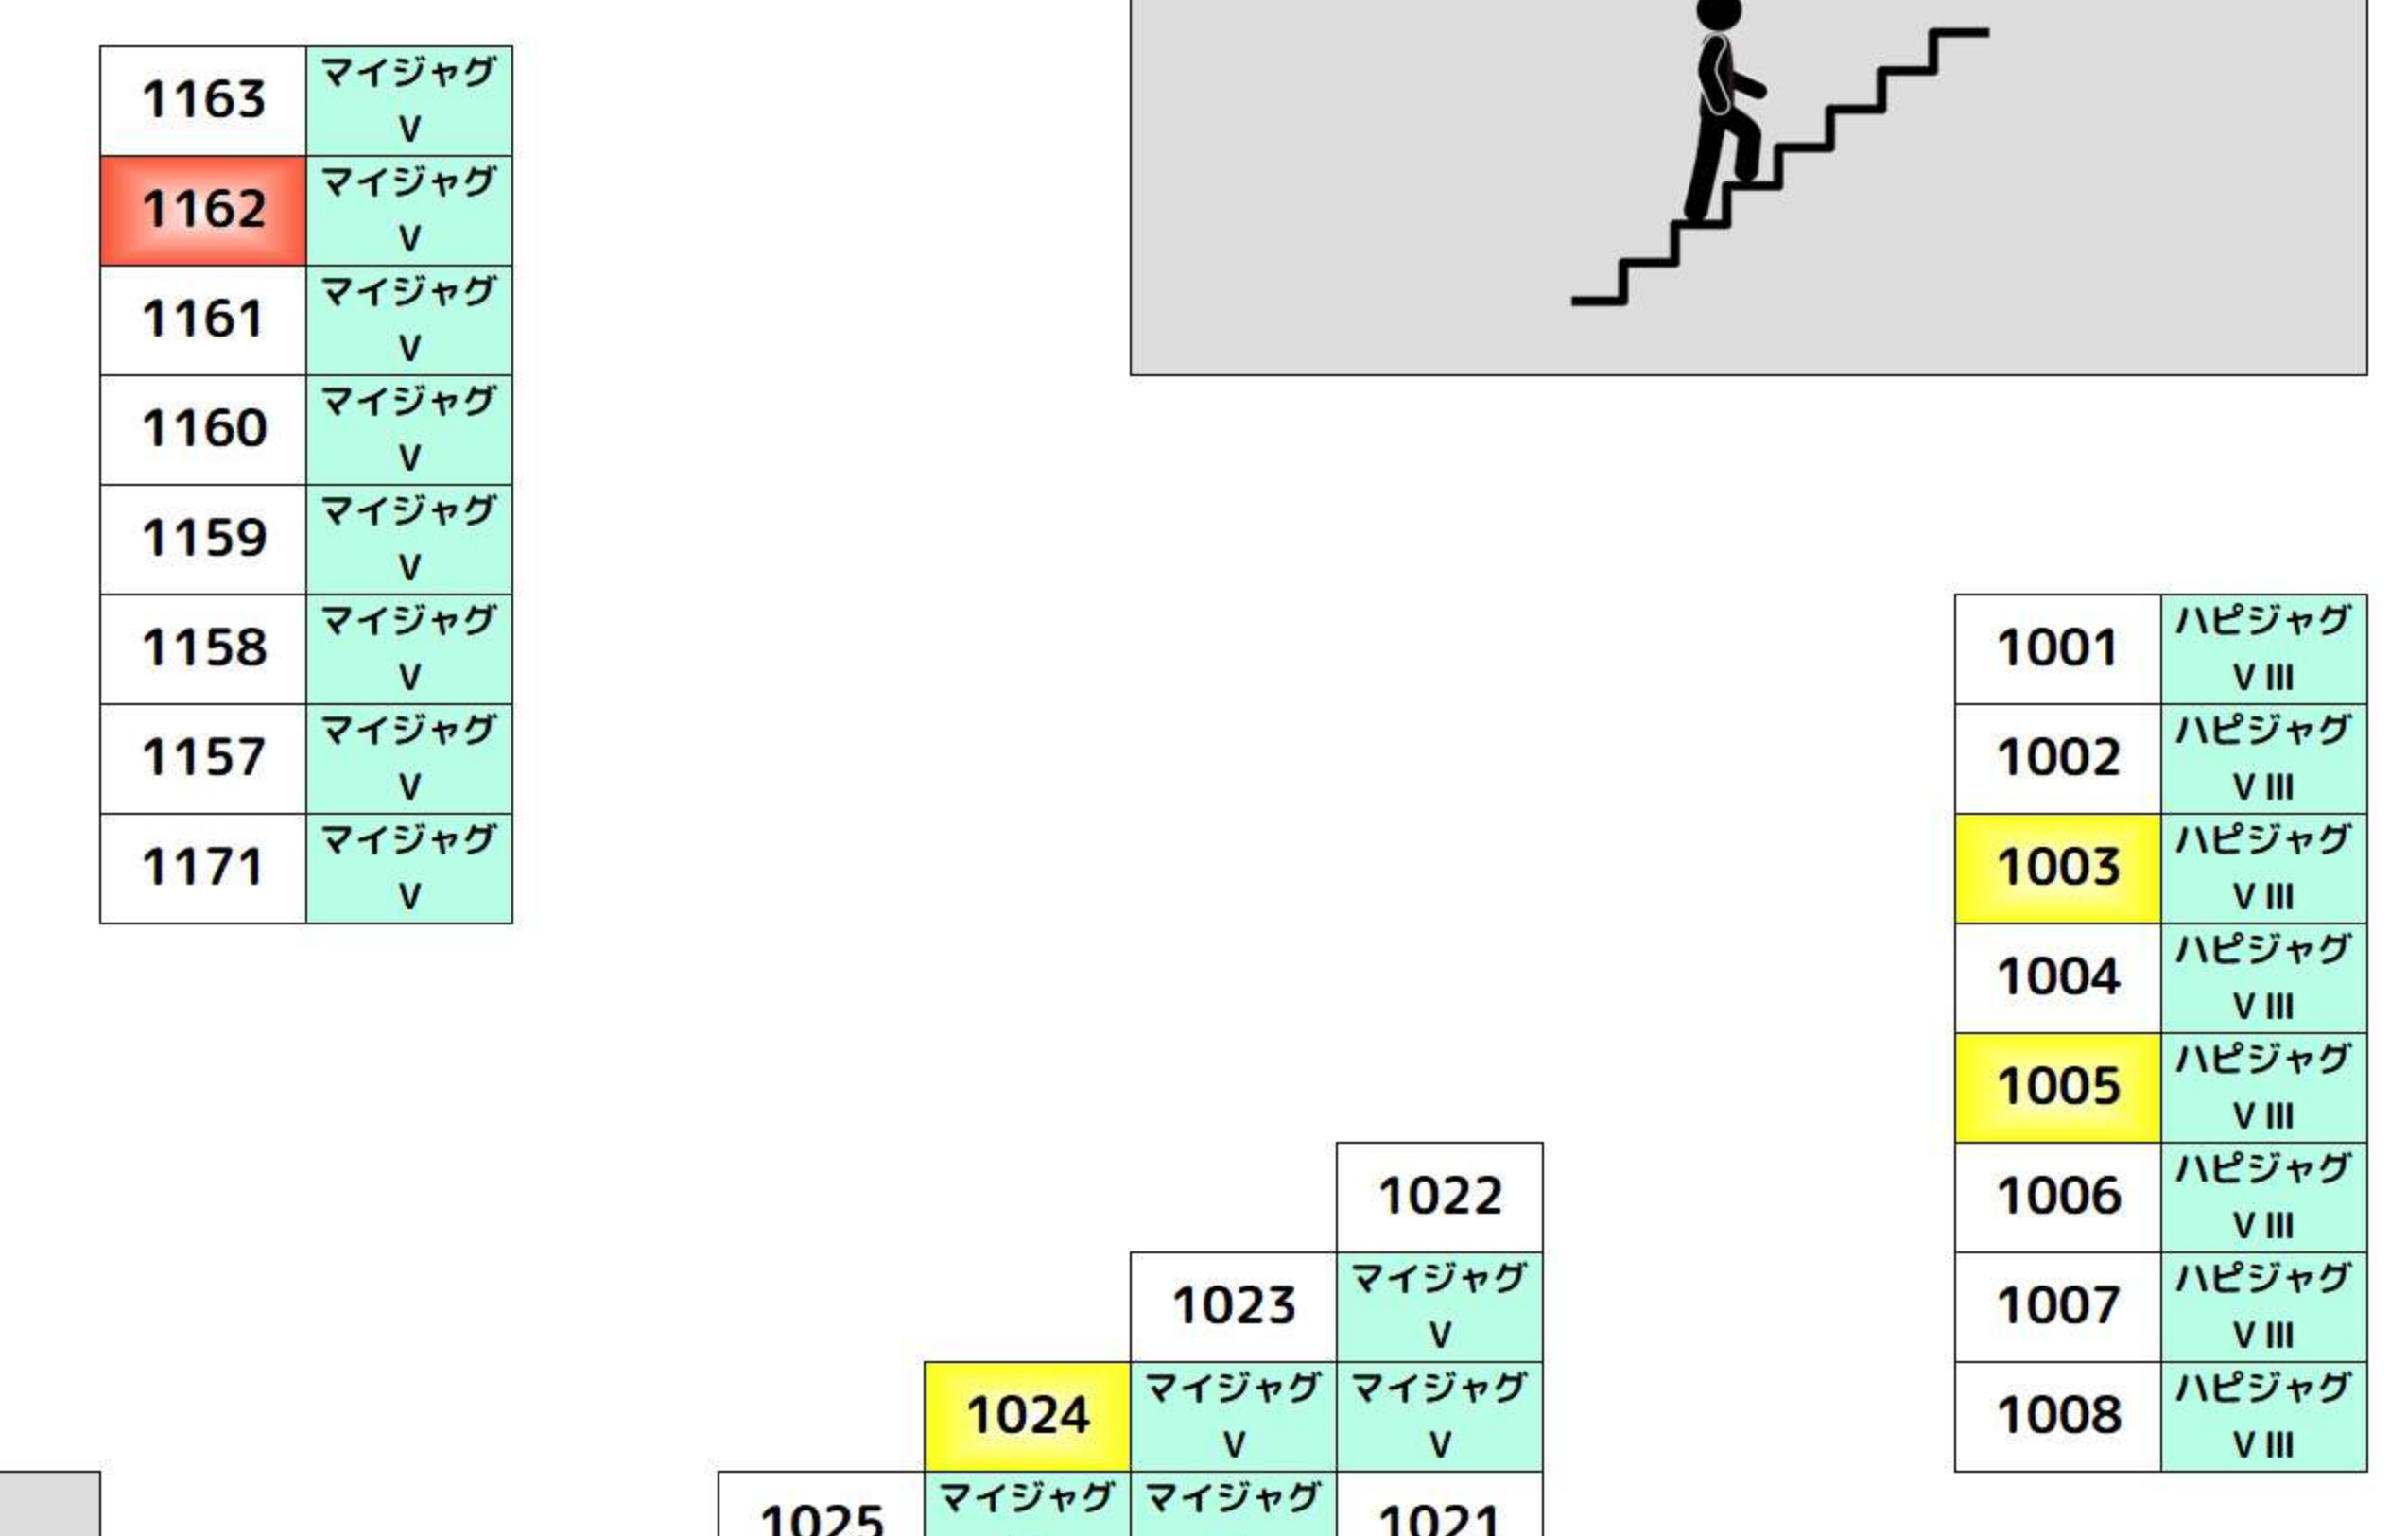

Table with columns for room numbers and names, including 'スマスロ北' and 'ハイオヴェンデッタ'.

Table with columns for room numbers and names, including 'ヴァルヴレイヴ' and 'スマスロ北'.

Table with columns for room numbers and names, including 'スマスロ北'.

Table with columns for room numbers and names, including 'スマスロ北'.

+1,000枚以上 +2,000枚以上 +3,000枚以上 +5,000枚以上

2F

Table with columns for room numbers and names, including 'ハースリヴァ' and 'ディスタアップ2'.

Table with columns for room numbers and names, including 'ファンキー2'.

Table with columns for room numbers and names, including 'マイジャグV' and 'ファンキー2'.

Table with columns for room numbers and names, including 'SPアイム' and 'マイジャグV'.

Table with columns for room numbers and names, including 'マイジャグV' and 'ファンキー2'.