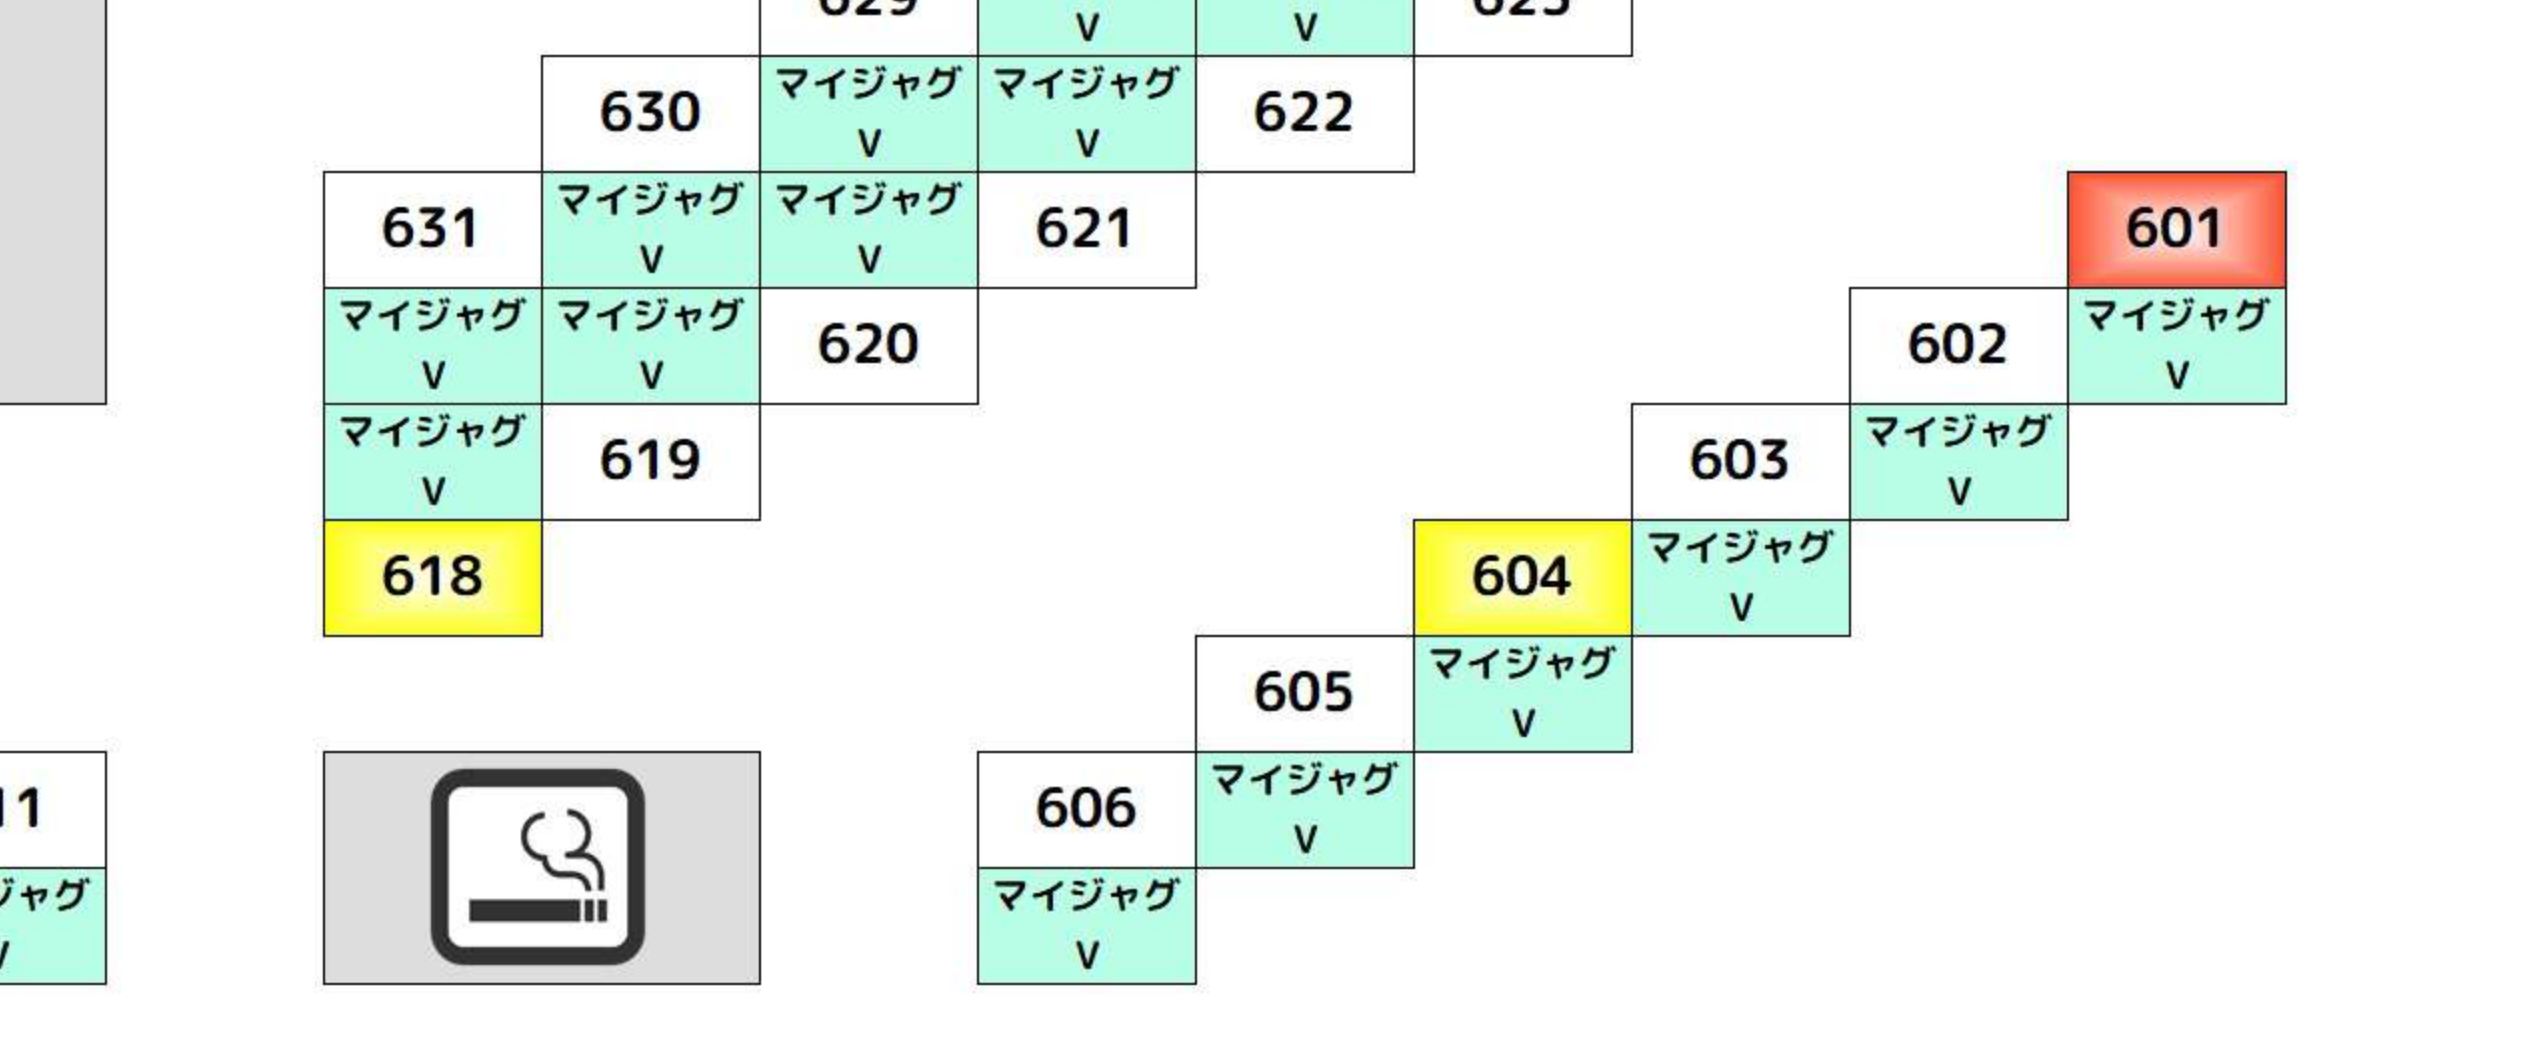

Table with columns for room numbers and names, including 'スマスロ北' and 'ハイオヴェンデッタ'.

Table with columns for room numbers and names, including 'ヴァルヴレイヴ' and 'スマスロ北'.

Table with columns for room numbers and names, including 'スマスロ北'.

Table with columns for room numbers and names, including 'スマスロ北'.

+1,000枚以上 +2,000枚以上 +3,000枚以上 +5,000枚以上

2F

Table with columns for room numbers and names, including 'ハースリヴァ' and 'ディスタアップ2'.

Table with columns for room numbers and names, including 'ファンキー2'.

Table with columns for room numbers and names, including 'エリサラ横' and 'ゴブスレ'.

Table with columns for room numbers and names, including 'カハネリ' and 'マイジャグV'.

+1,000枚以上 +2,000枚以上 +3,000枚以上 +5,000枚以上

3F

Table with columns for room numbers and names, including 'SPアイム' and 'ゴージャグ3'.