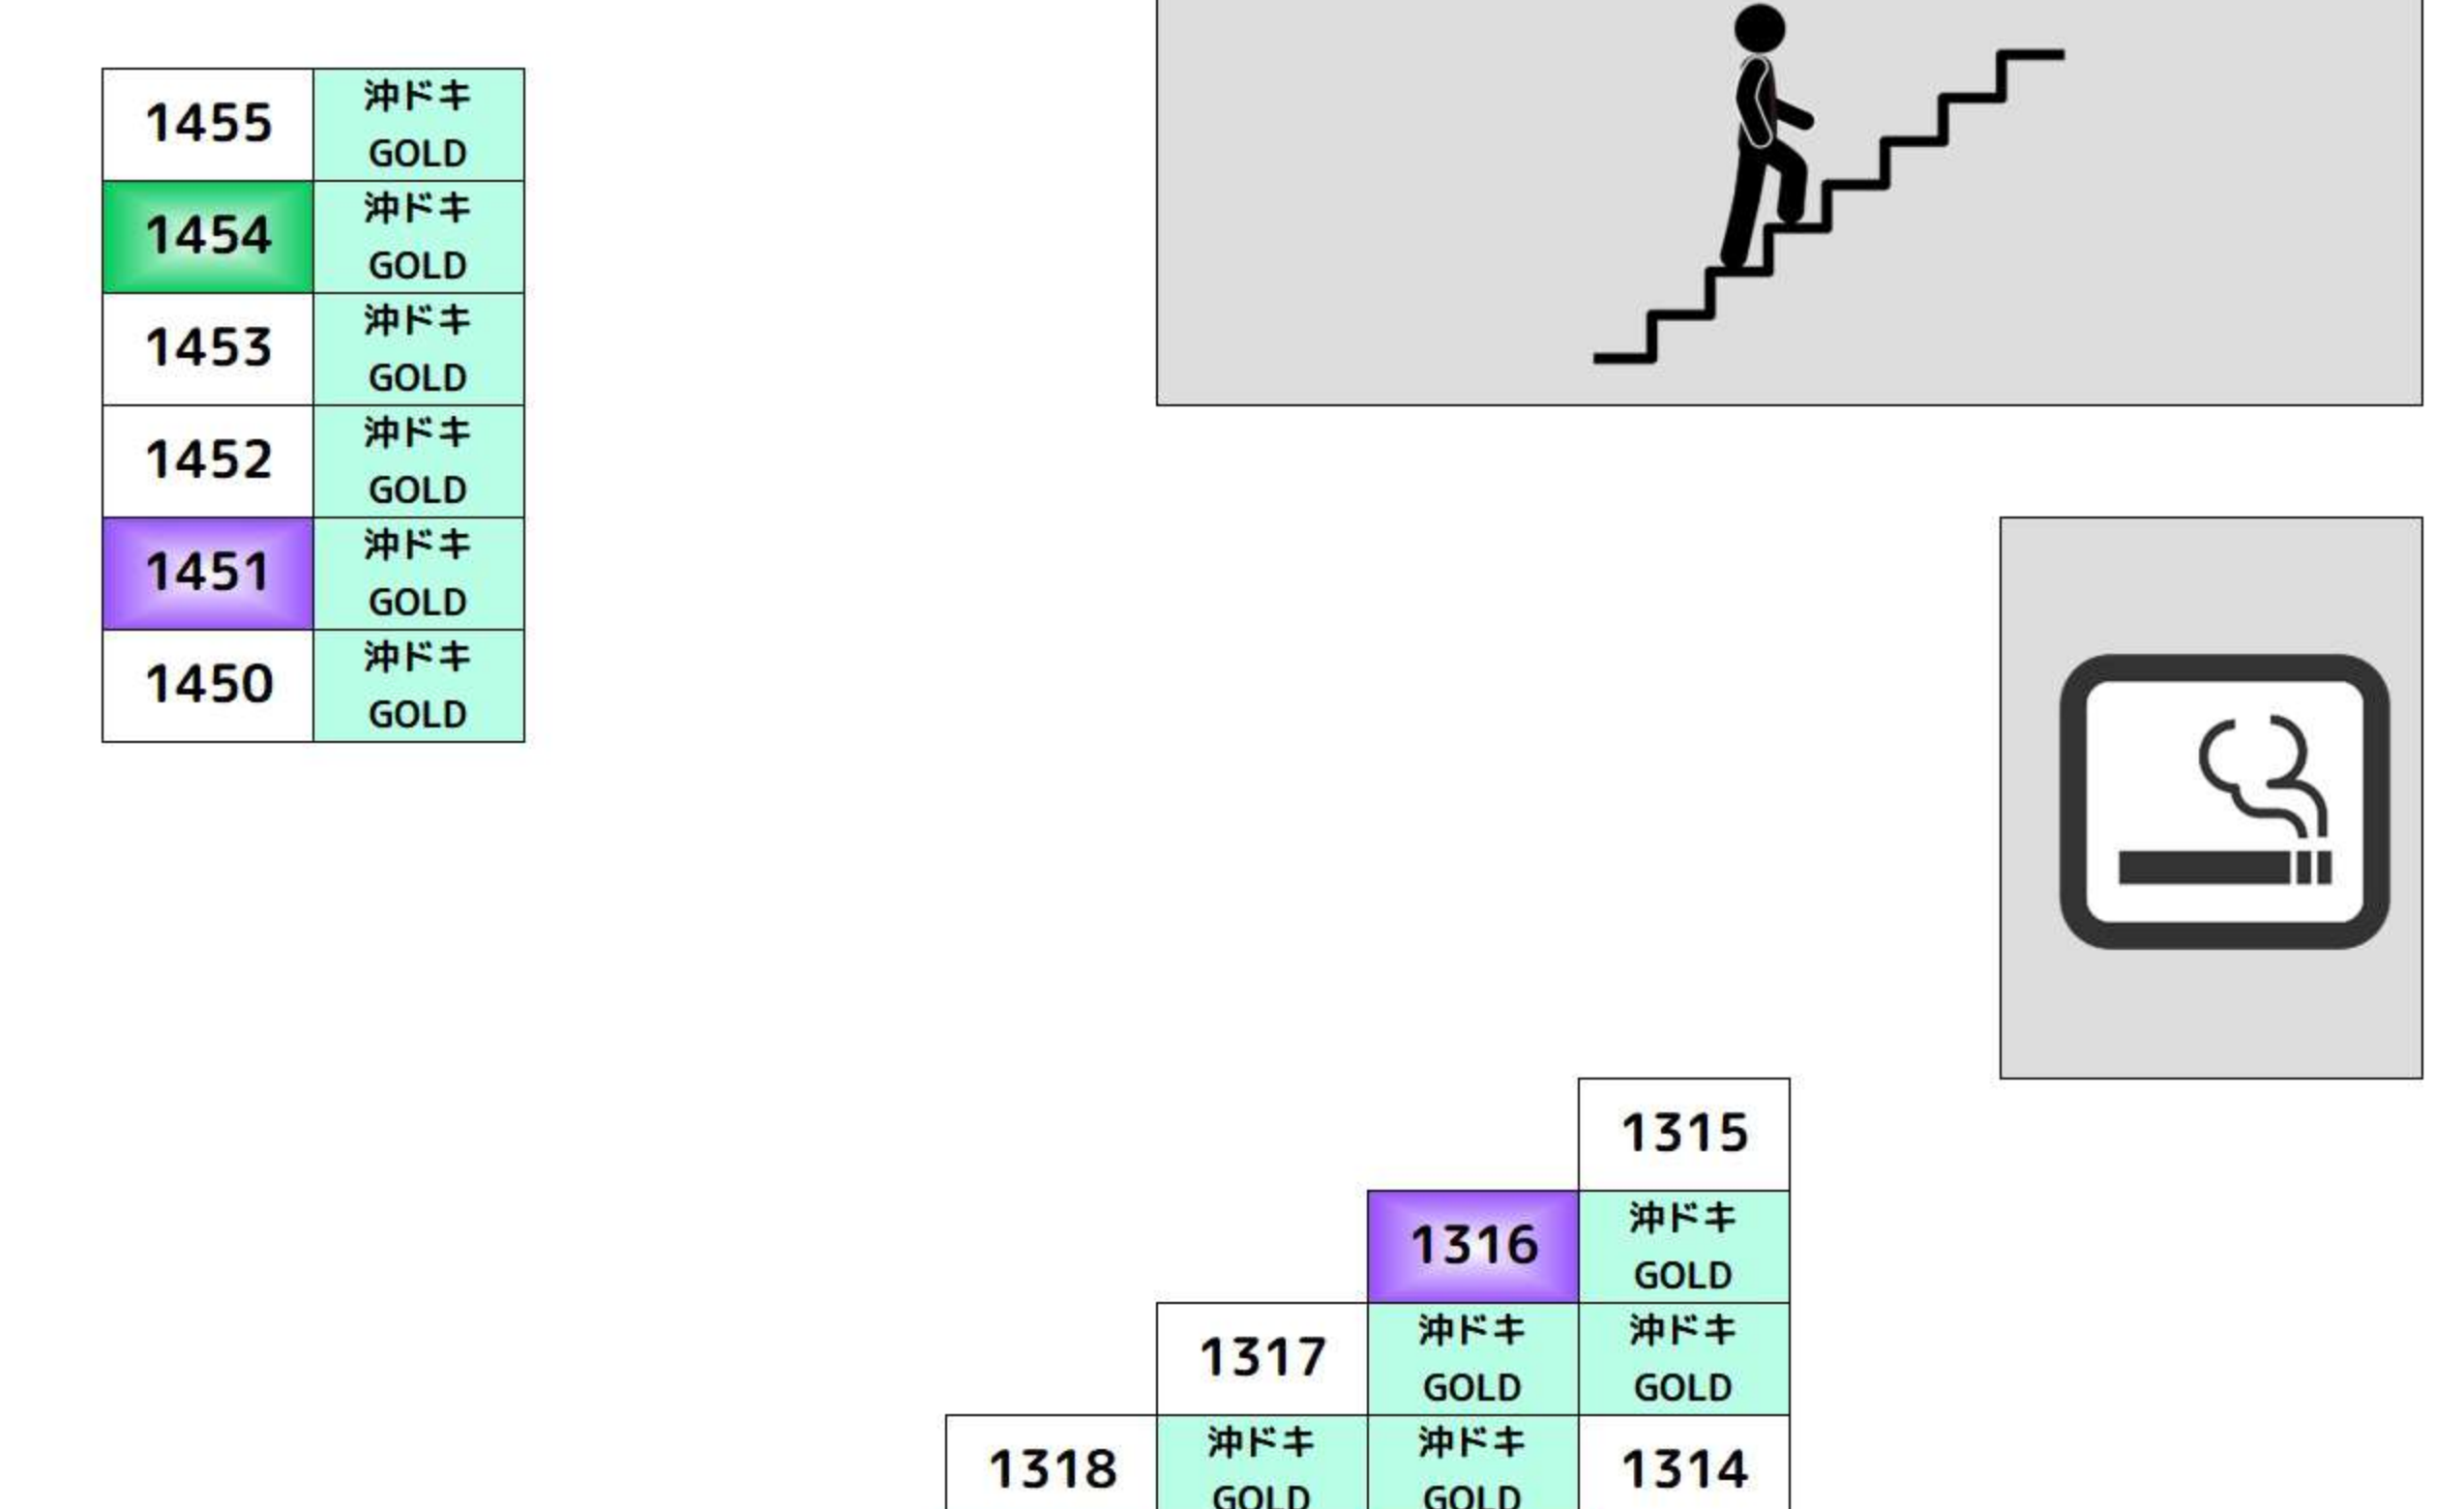

Table with columns for room numbers and names, including 'スマスロ北' and 'ハイオヴェンデッタ'.

Table with columns for room numbers and names, including 'ヴァルヴレイヴ' and 'スマスロ北'.

Table with columns for room numbers and names, including 'スマスロ北'.

Table with columns for room numbers and names, including 'スマスロ北'.

+1,000枚以上 +2,000枚以上 +3,000枚以上 +5,000枚以上

2F

Table with columns for room numbers and names, including 'ハースリヴァ' and 'ディスタアップ2'.

Table with columns for room numbers and names, including 'ファンキー2'.

+1,000枚以上 +2,000枚以上 +3,000枚以上 +5,000枚以上

4F

Table with columns for room numbers and names, including '観コレ5' and 'ガンダムユニオン'.

Table with columns for room numbers and names, including 'キングハナ' and 'ハナ'.

Table with columns for room numbers and names, including 'オハロ2' and '神忍ノ消防'.

Table with columns for room numbers and names, including '神忍ノ消防' and 'マイアビ'.