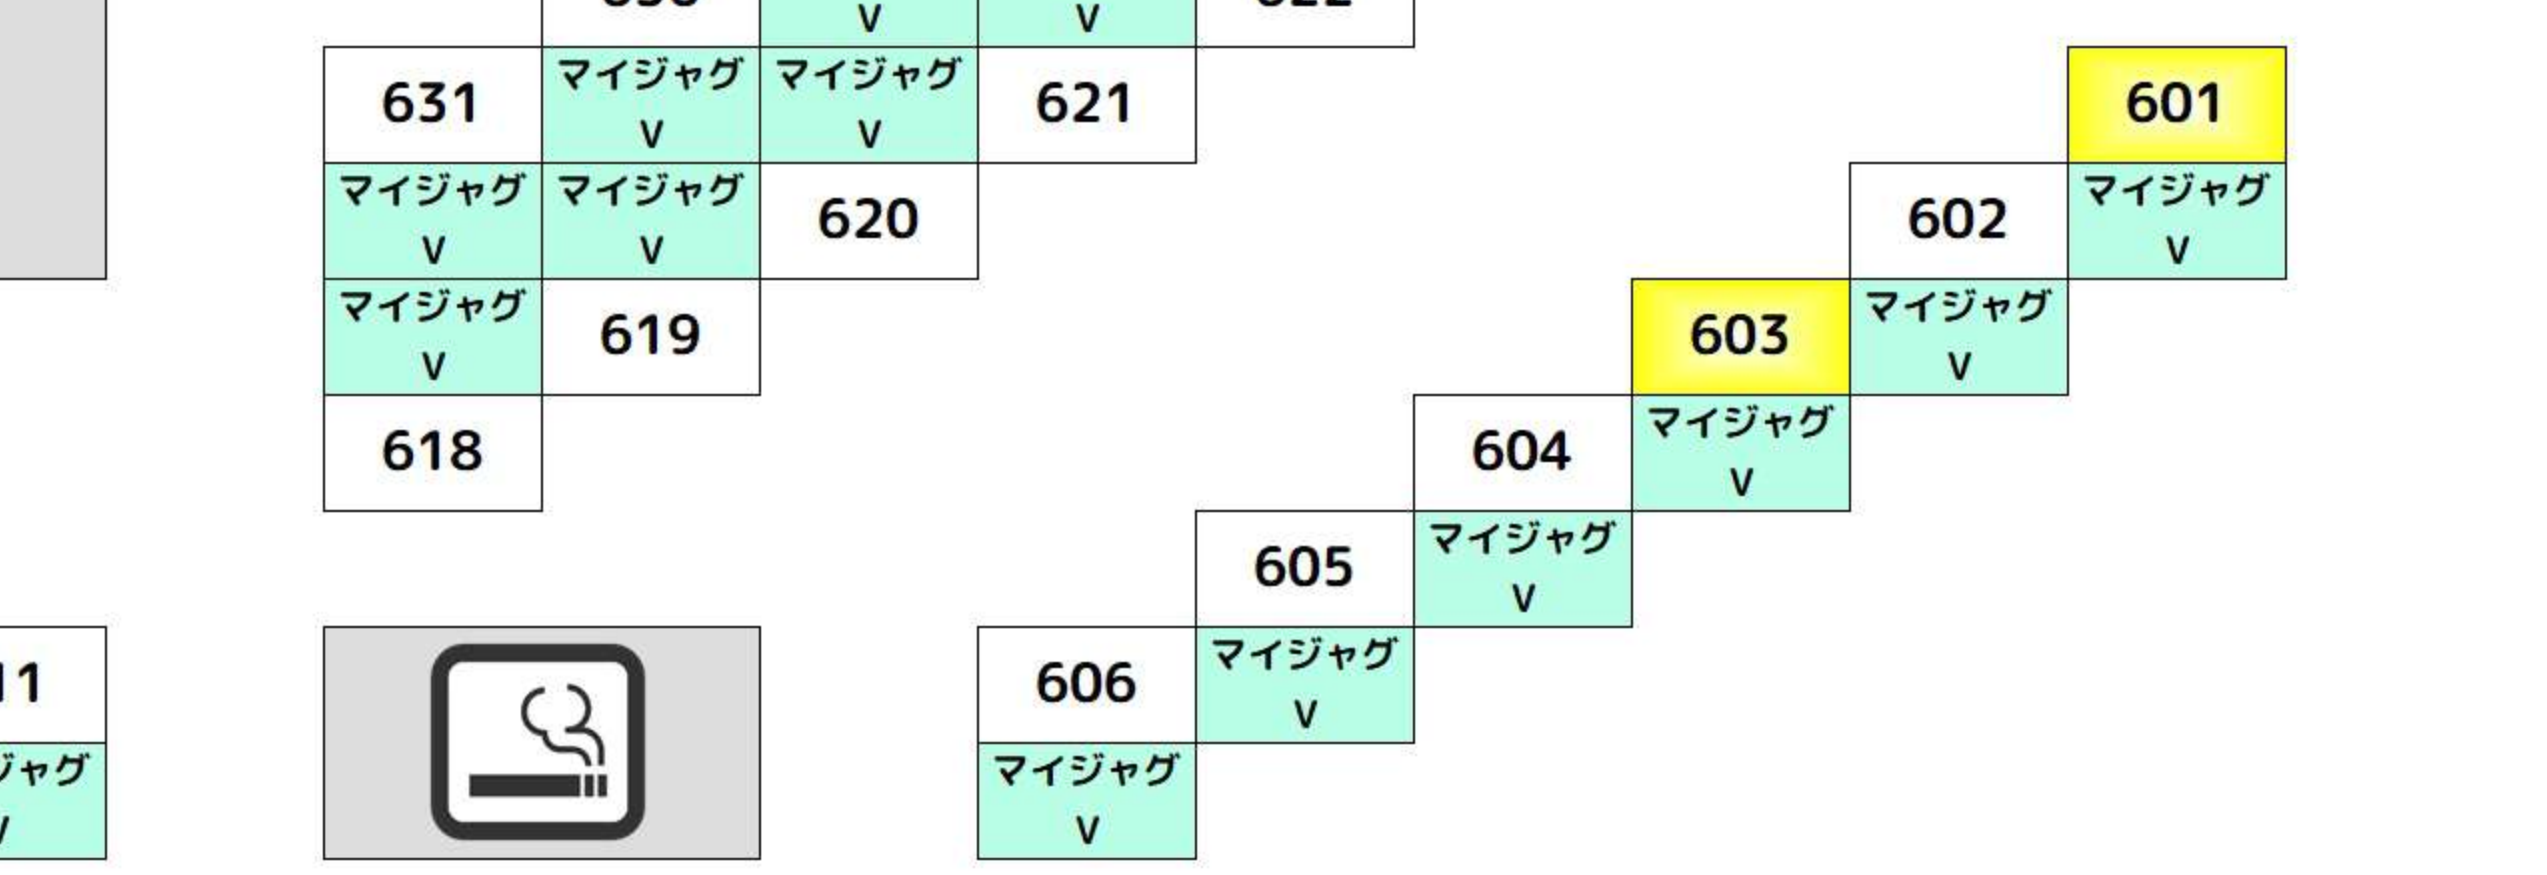

Grid of room numbers: 617, 616, 615, 614, 613, 612, 611.