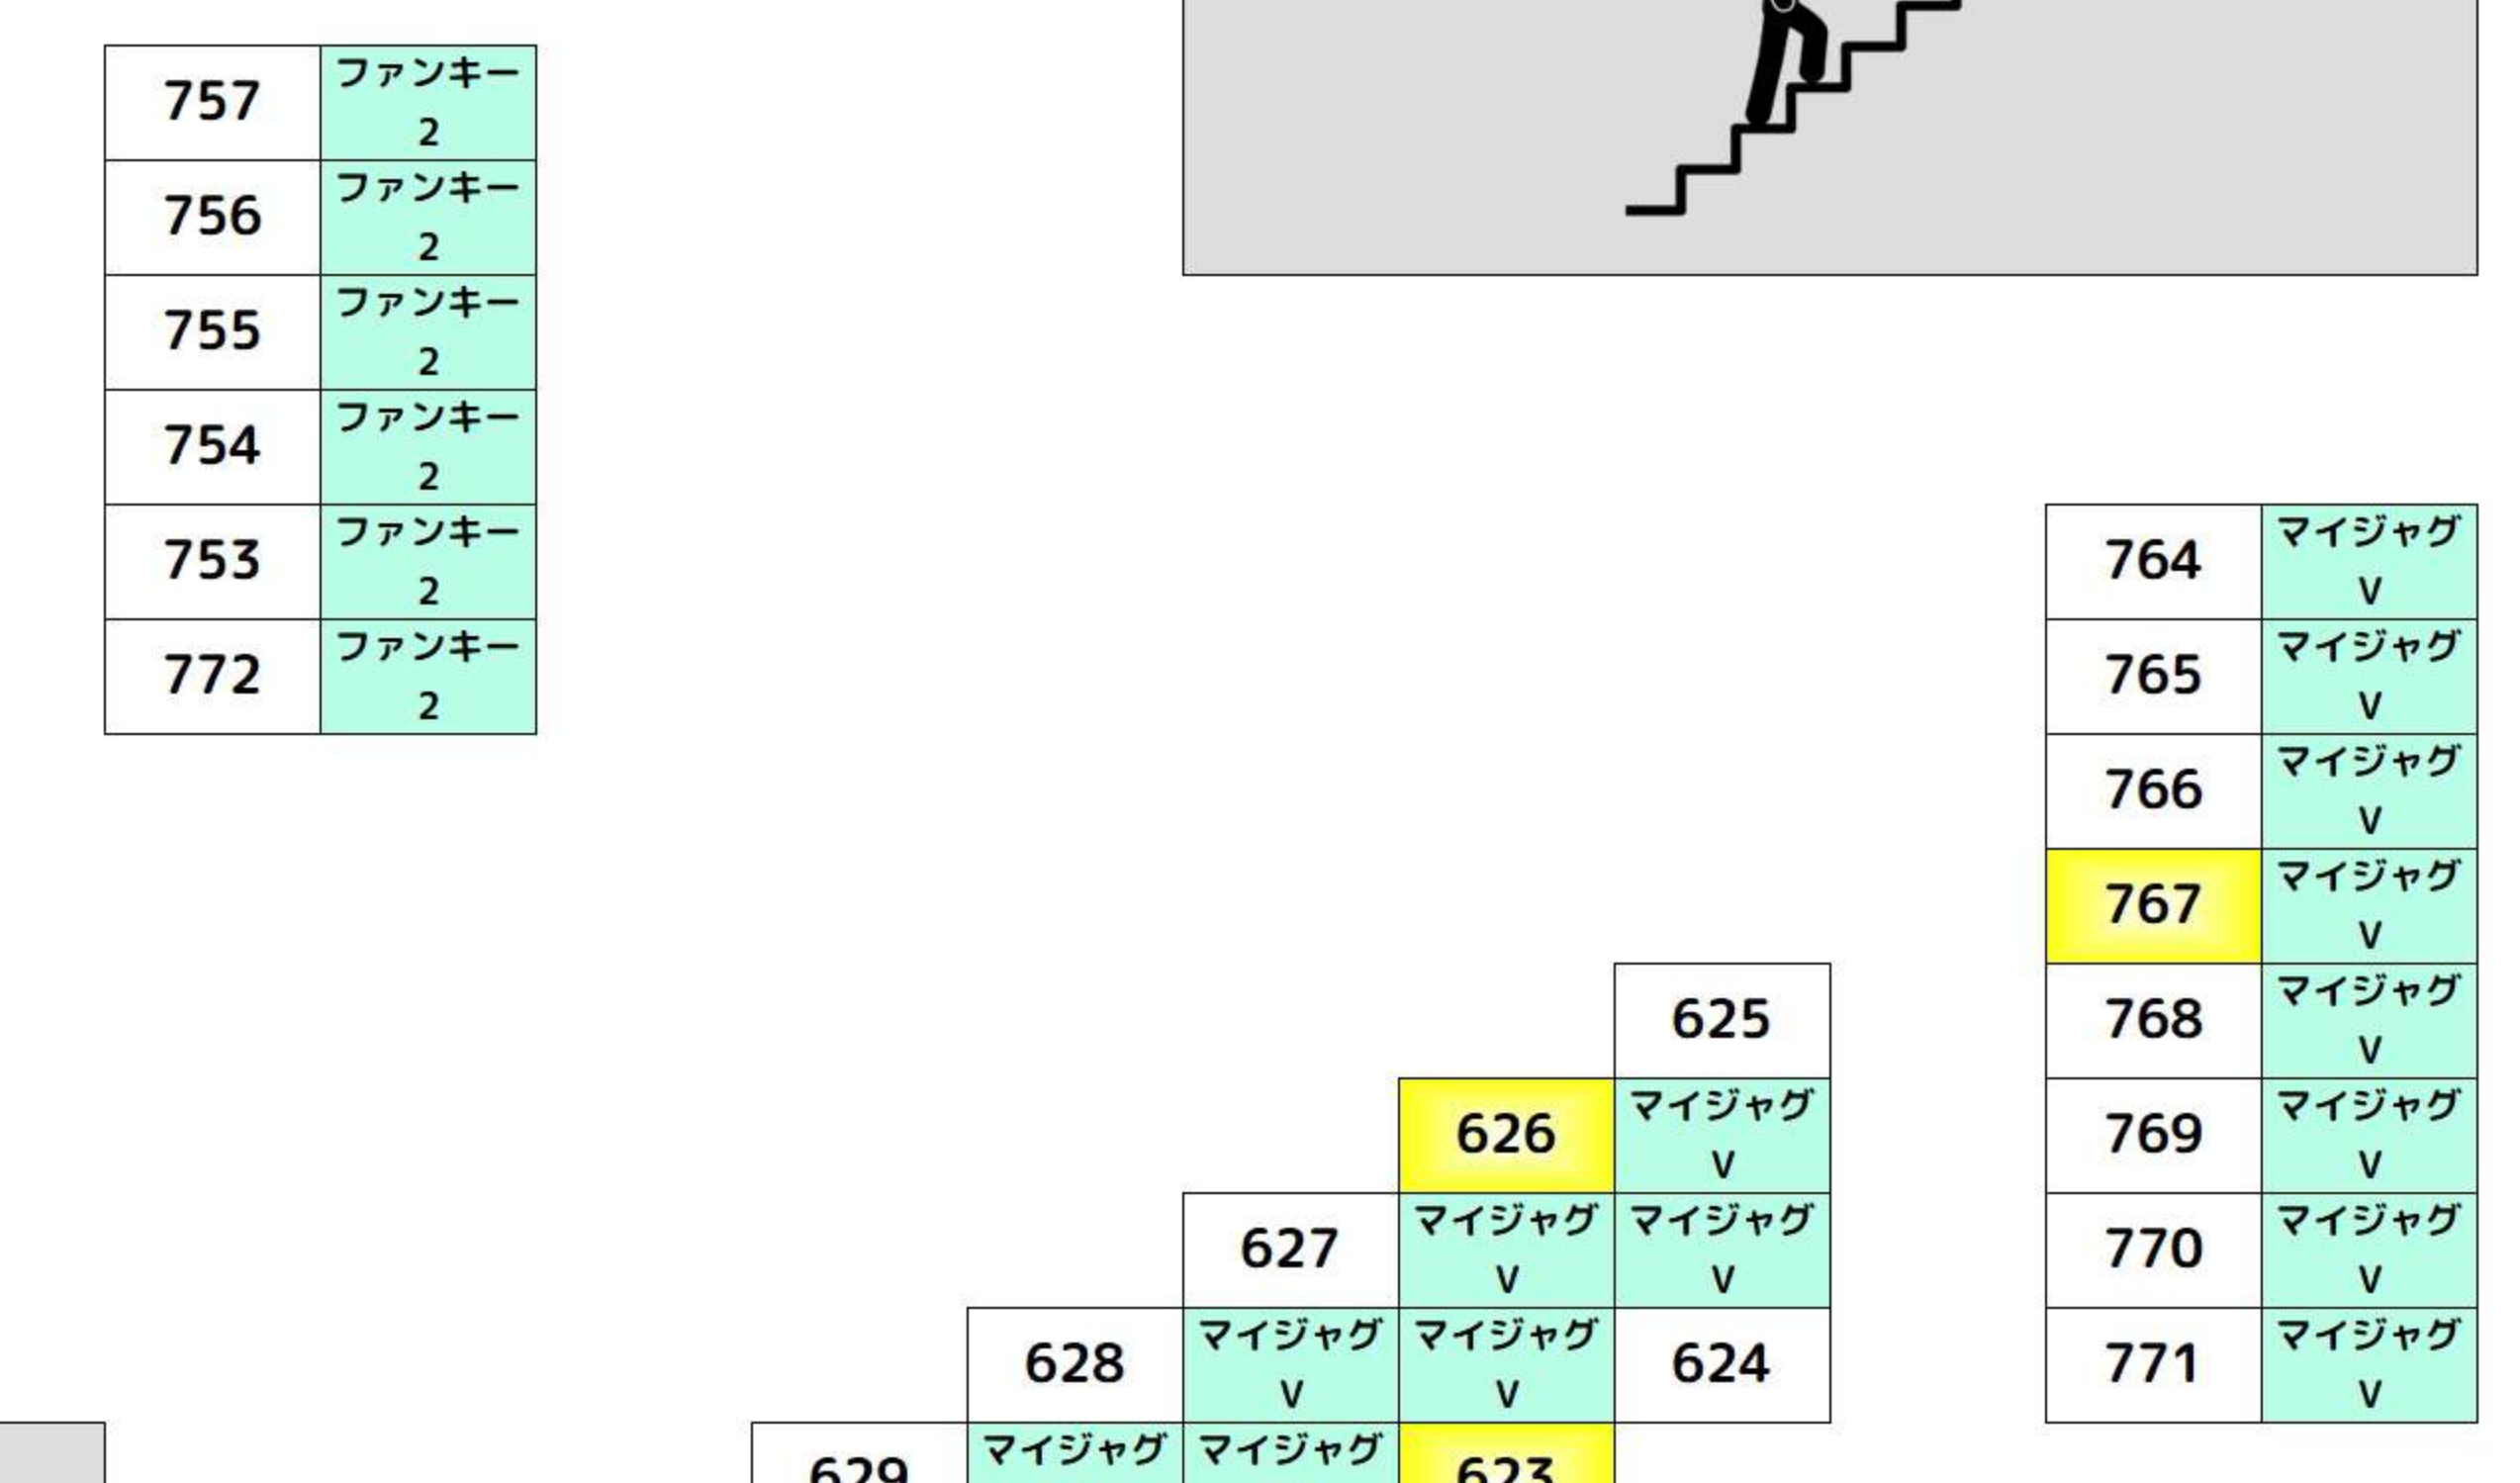

Grid of room numbers for BF floor, including 71, 70, 69, 68, 67, 66, 65, 64, 63, 62, 61, 60, 59, 58, 57, 56, 55, 54, 53, 52, 51, 50, 49, 48, 47, 46, 45, 44, 43, 42, 41, 40, 39, 38, 37, 36.

+1,000枚以上 +2,000枚以上 +3,000枚以上 +5,000枚以上

2F

Grid of room numbers for 2F floor, including 692, 691, 690, 689, 688, 687, 686, 774, 693, 694, 695, 696, 697, 698, 675, 676, 677, 678, 679, 680, 661, 662, 663, 664, 665, 666, 667, 651, 652, 653, 654, 655, 638, 639, 640, 641, 642, 643, 728, 729, 730, 731, 714, 715, 716, 717, 718, 719, 720, 713, 712, 711, 710, 709, 708, 707, 727, 726, 725, 724, 723, 722, 721.

Grid of room numbers: 763, 762, 761, 760, 759, 758.

Grid of room numbers: 738, 737, 736, 735, 734, 733, 732, 739, 740, 741, 742, 743, 744, 745, 752, 751, 750, 749, 748, 747, 746.