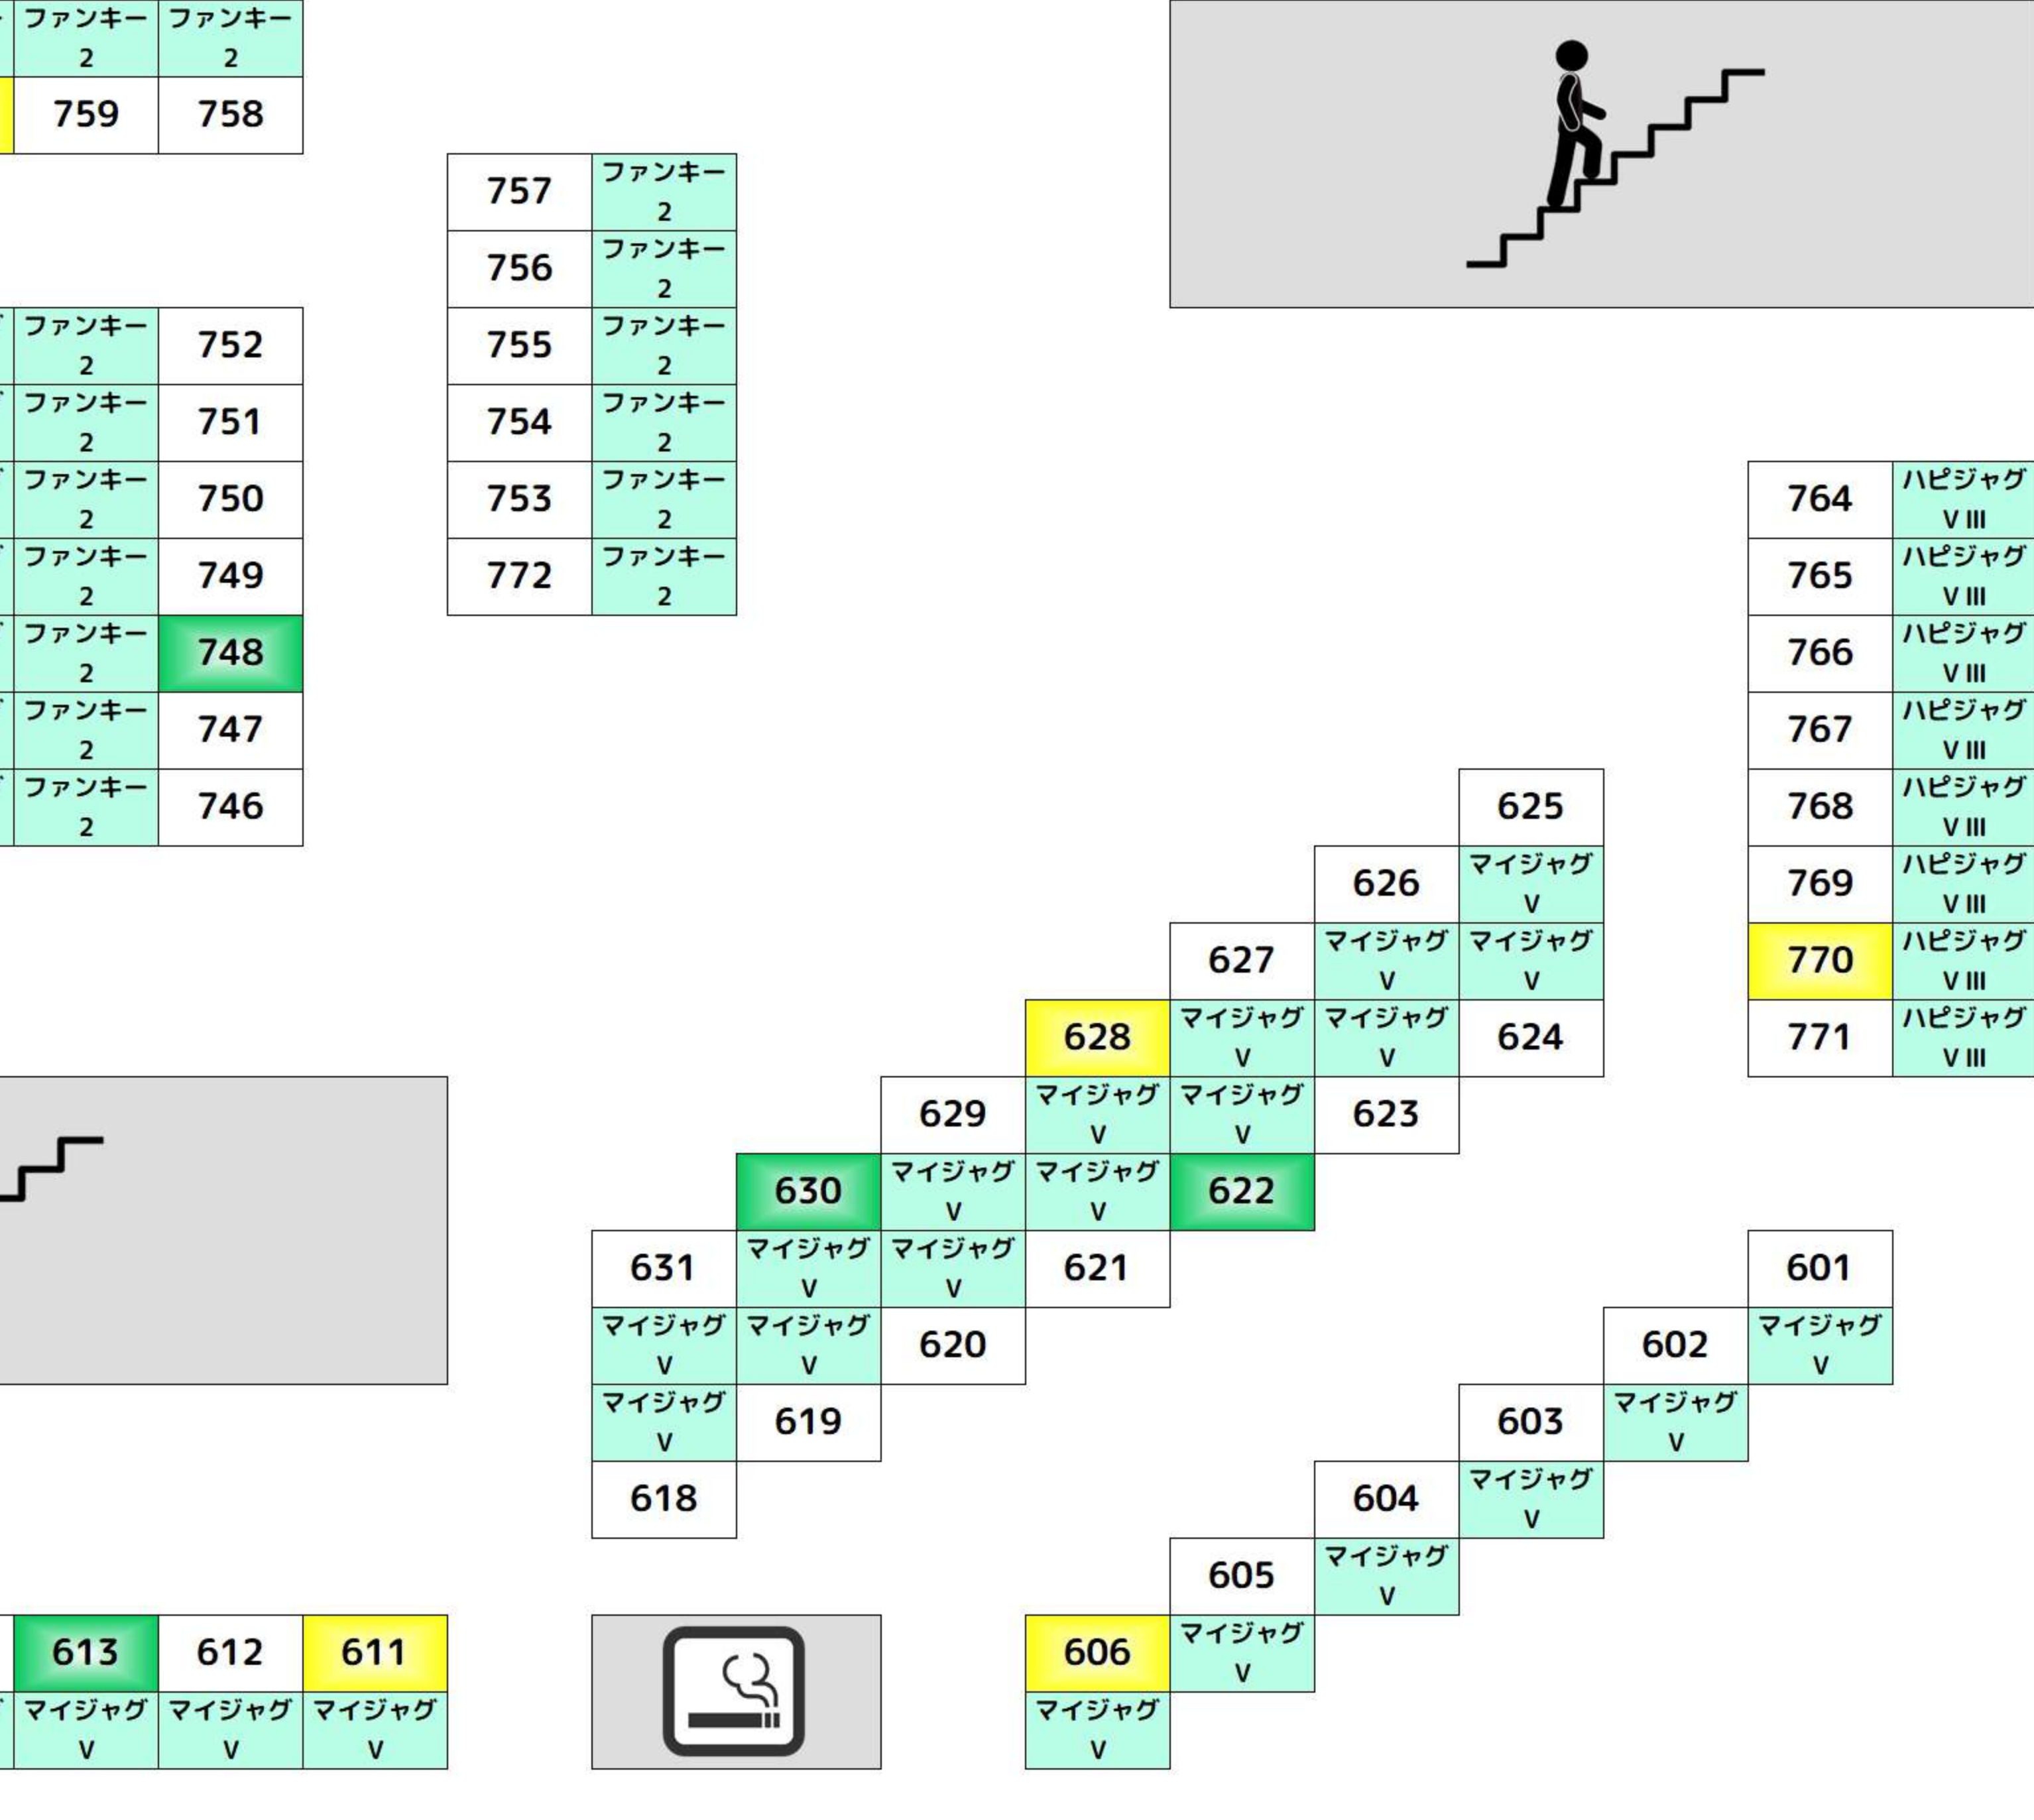

+1,000枚以上 +2,000枚以上 +3,000枚以上 +5,000枚以上

BF

Table of room numbers for BF floor, including エリサラ精, エリサラ精, and others.

Table of room numbers for BF floor, including 犬夜叉, 犬夜叉, and others.

Table of room numbers for BF floor, including ハキ強く, ハキ強く, and others.

Table of room numbers for BF floor, including ハキ強く, ハキ強く, and others.

Table of room numbers for BF floor, including ハキ強く, ハキ強く, and others.

Table of room numbers for BF floor, including リノハフン, リノハフン, and others.

Table of room numbers for BF floor, including エリサラ精, エリサラ精, and others.

+1,000枚以上 +2,000枚以上 +3,000枚以上 +5,000枚以上

2F

Table of room numbers for 2F floor, including ディスクアップ, ディスクアップ, and others.

Table of room numbers for 2F floor, including ハーサスリ, ハーサスリ, and others.

Table of room numbers for 2F floor, including モンハン, モンハン, and others.

Table of room numbers for 2F floor, including カハネリ, カハネリ, and others.

Table of room numbers for 2F floor, including マイジャグ, マイジャグ, and others.