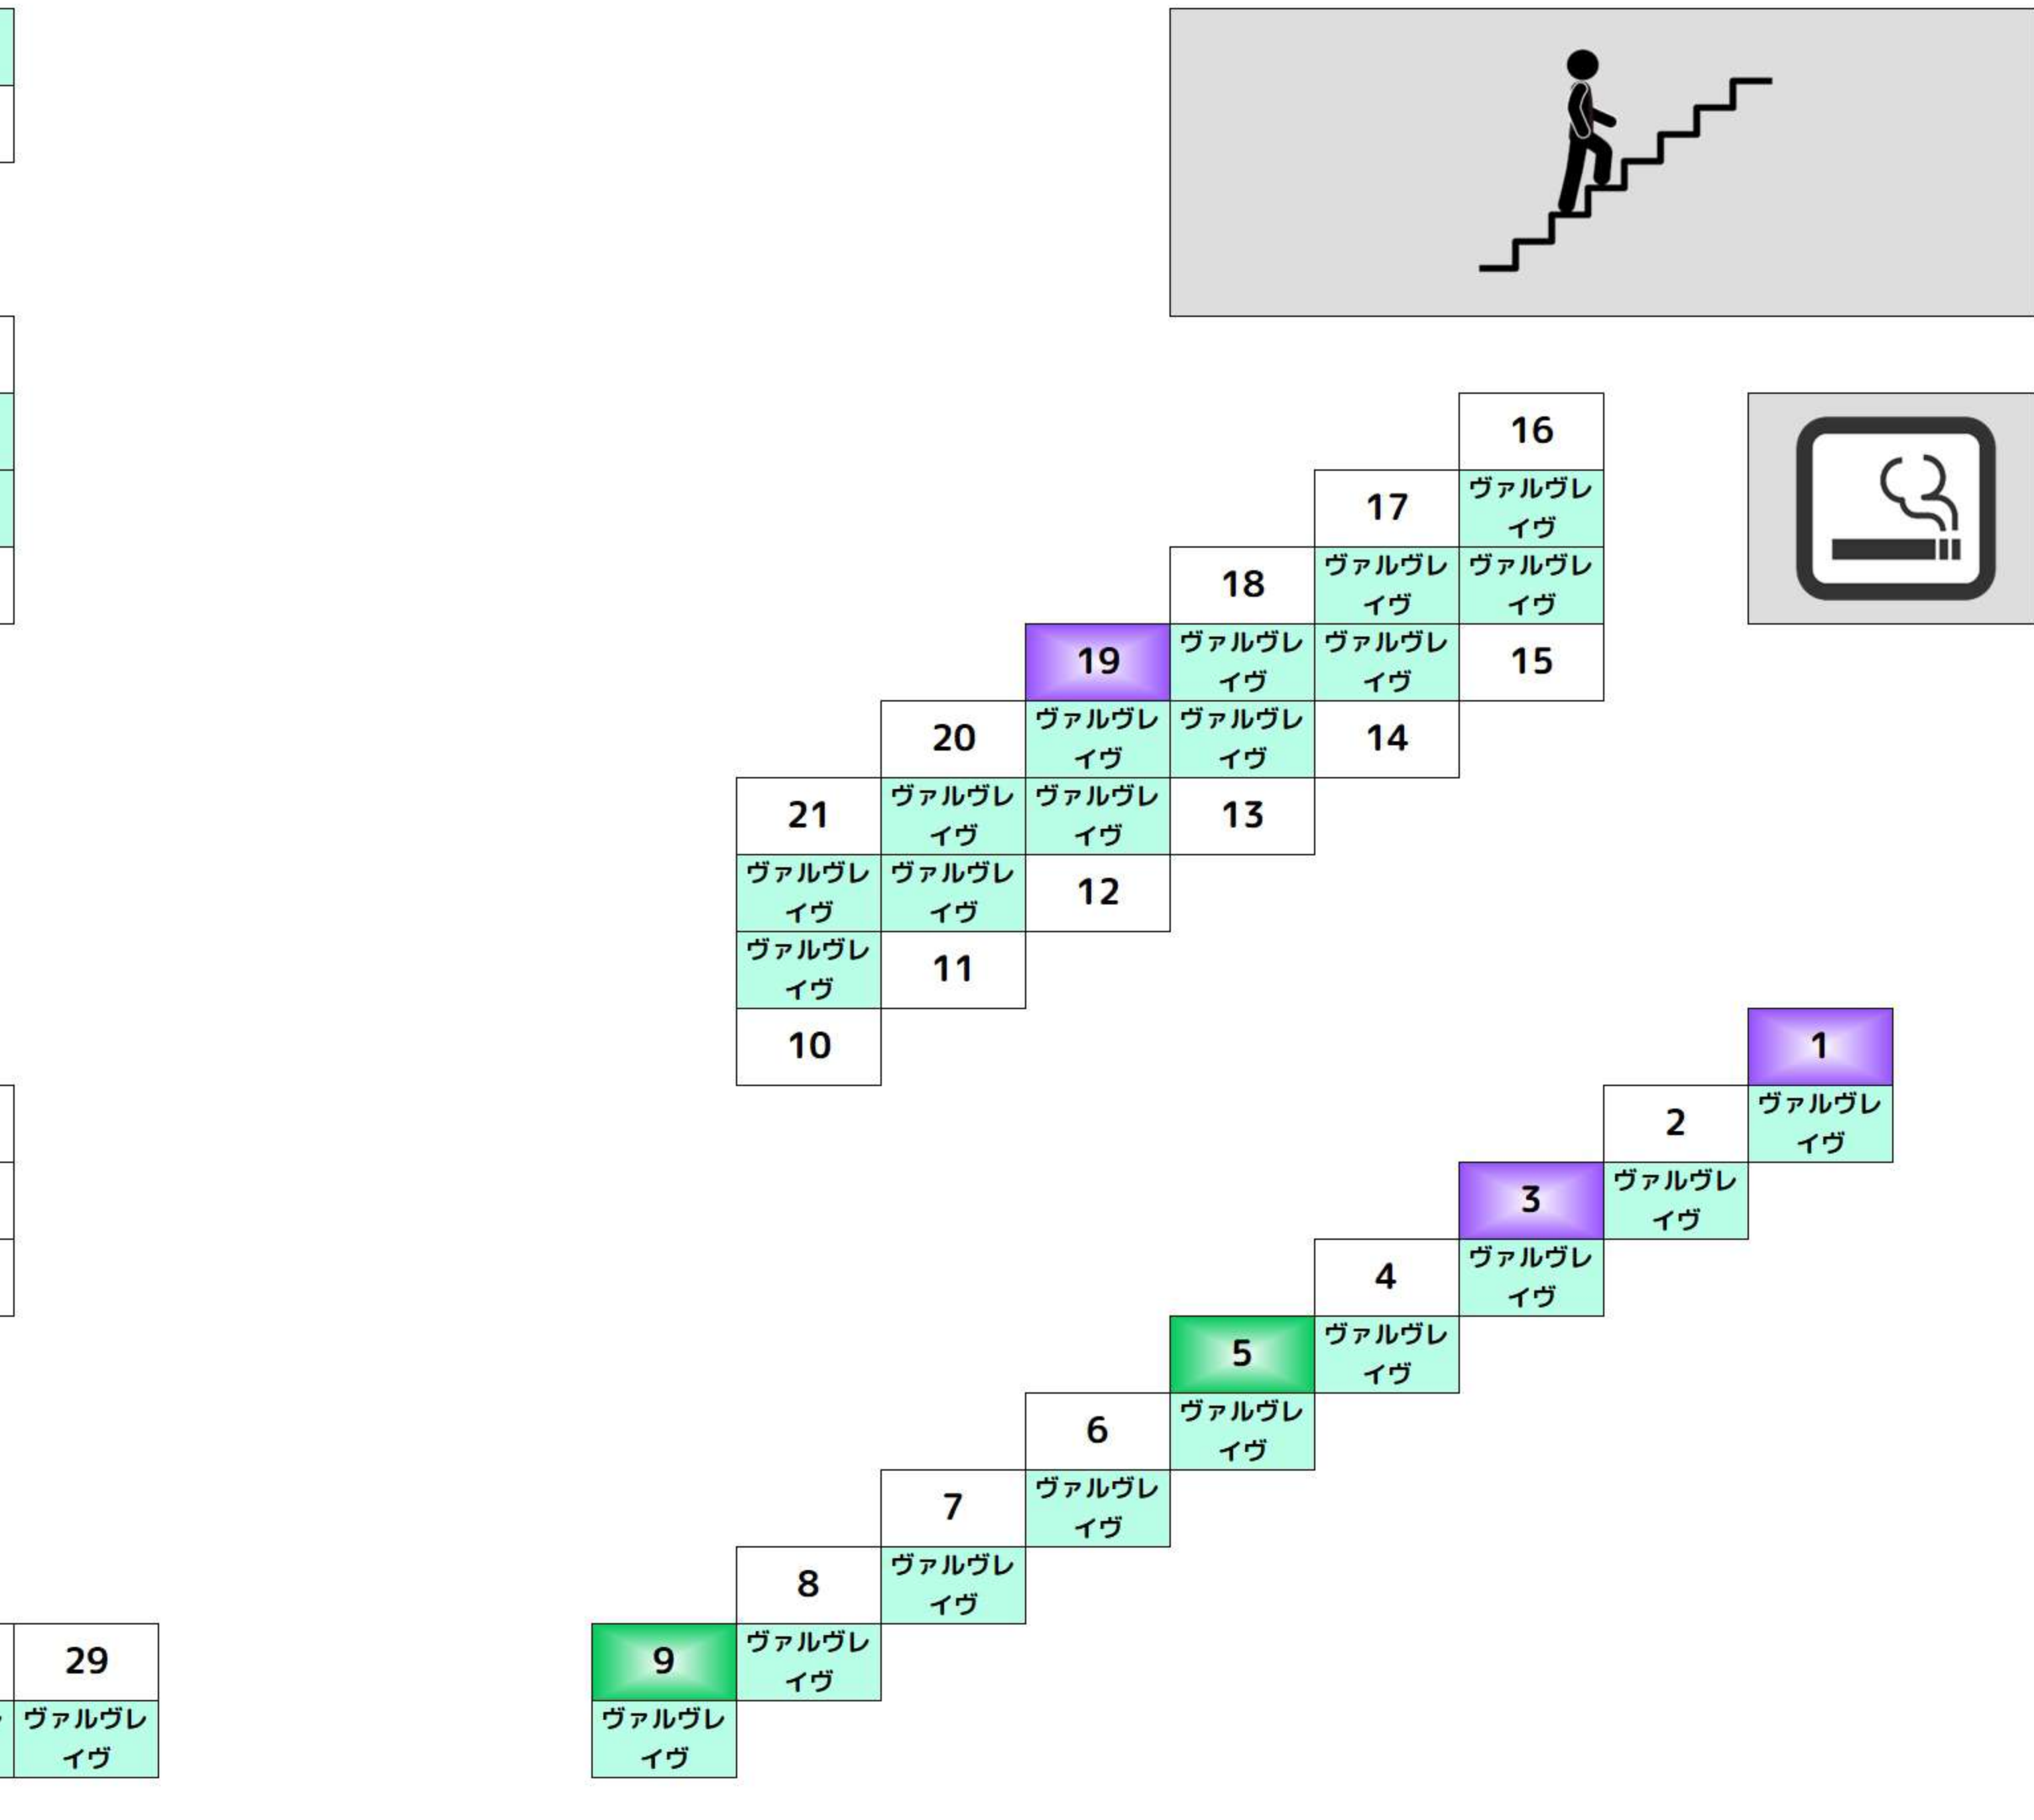

+1,000枚以上 +2,000枚以上 +3,000枚以上 +5,000枚以上

BF

Table of room numbers for BF floor, including エリサラ精, エリサラ精, and others.

Table of room numbers for BF floor, including 犬夜叉, 犬夜叉, and others.

Table of room numbers for BF floor, including ハキ強く, ハキ強く, and others.

Table of room numbers for BF floor, including ハキ強く, ハキ強く, and others.

Table of room numbers for BF floor, including ハキ強く, ハキ強く, and others.

Table of room numbers for BF floor, including リノハフン, リノハフン, and others.

Table of room numbers for BF floor, including エリサラ精, エリサラ精, and others.