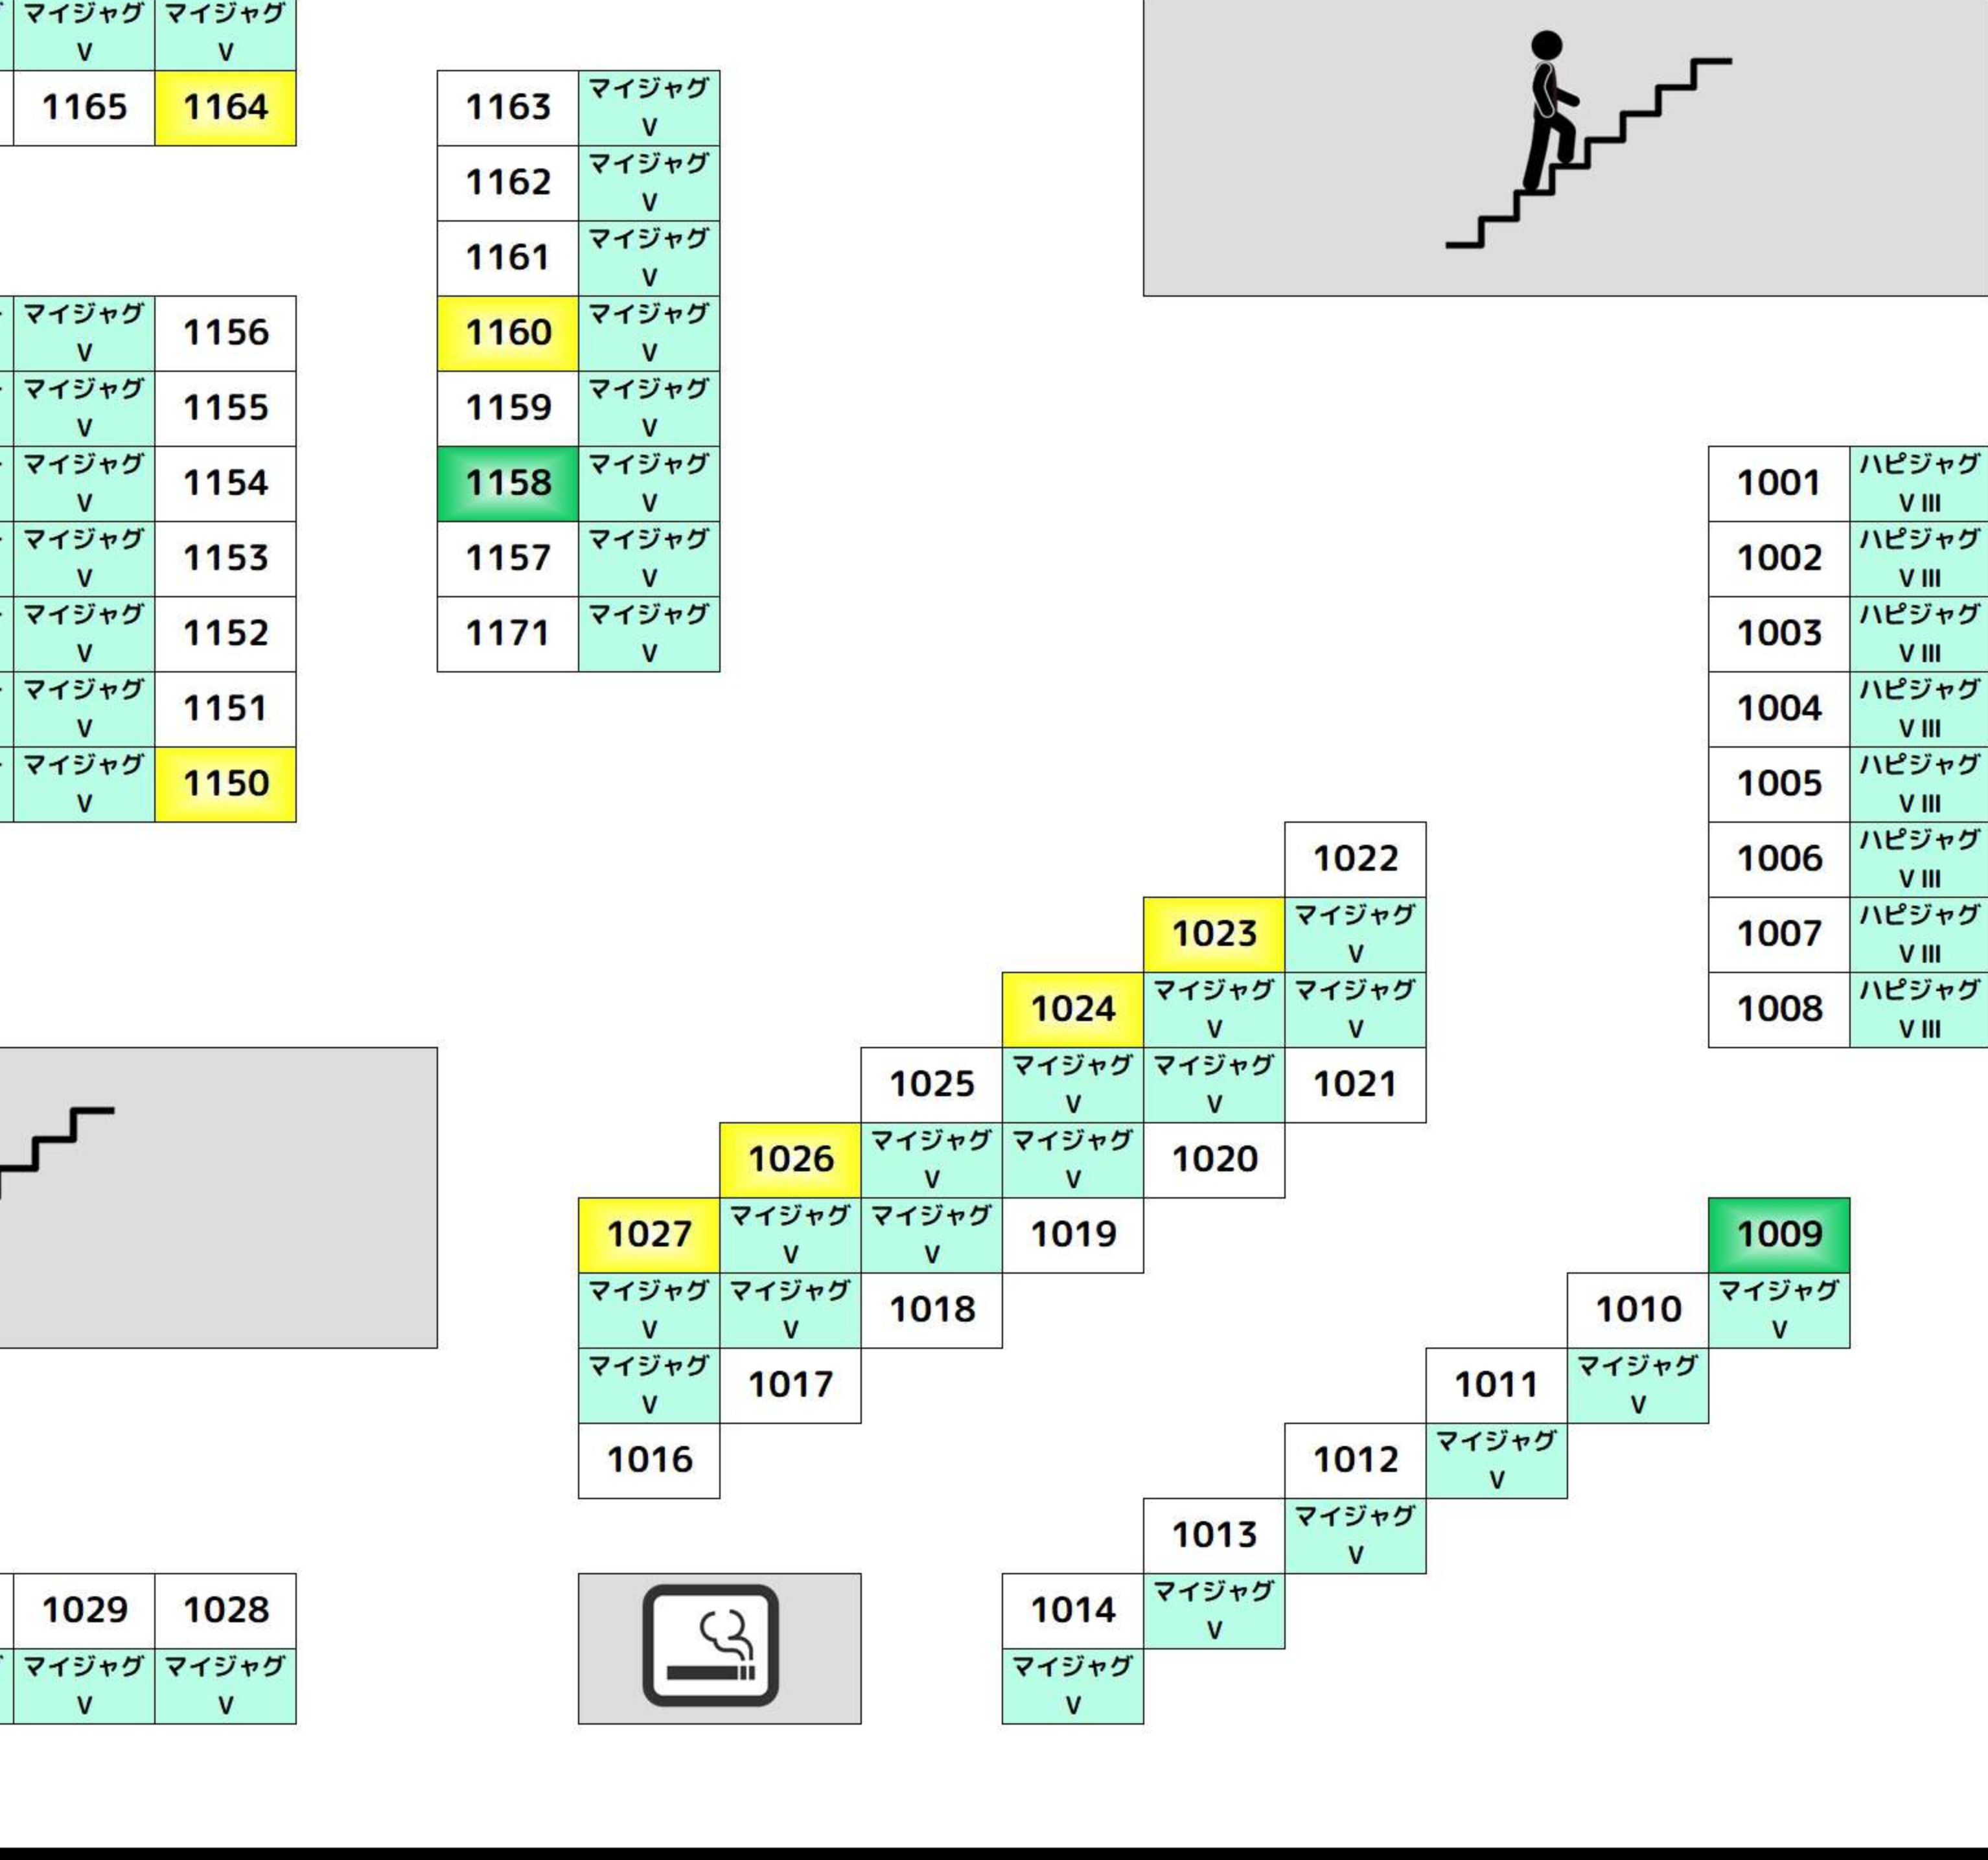

+1,000枚以上 +2,000枚以上 +3,000枚以上 +5,000枚以上

3F

Table of room numbers for 3F floor, including Sアイム, Sアイム, and others.

Table of room numbers for 3F floor, including Sアイム, Sアイム, and others.

Table of room numbers for 3F floor, including ファンキー, ファンキー, and others.

Table of room numbers for 3F floor, including マイジャグ, マイジャグ, and others.

Table of room numbers for 3F floor, including マイジャグ, マイジャグ, and others.