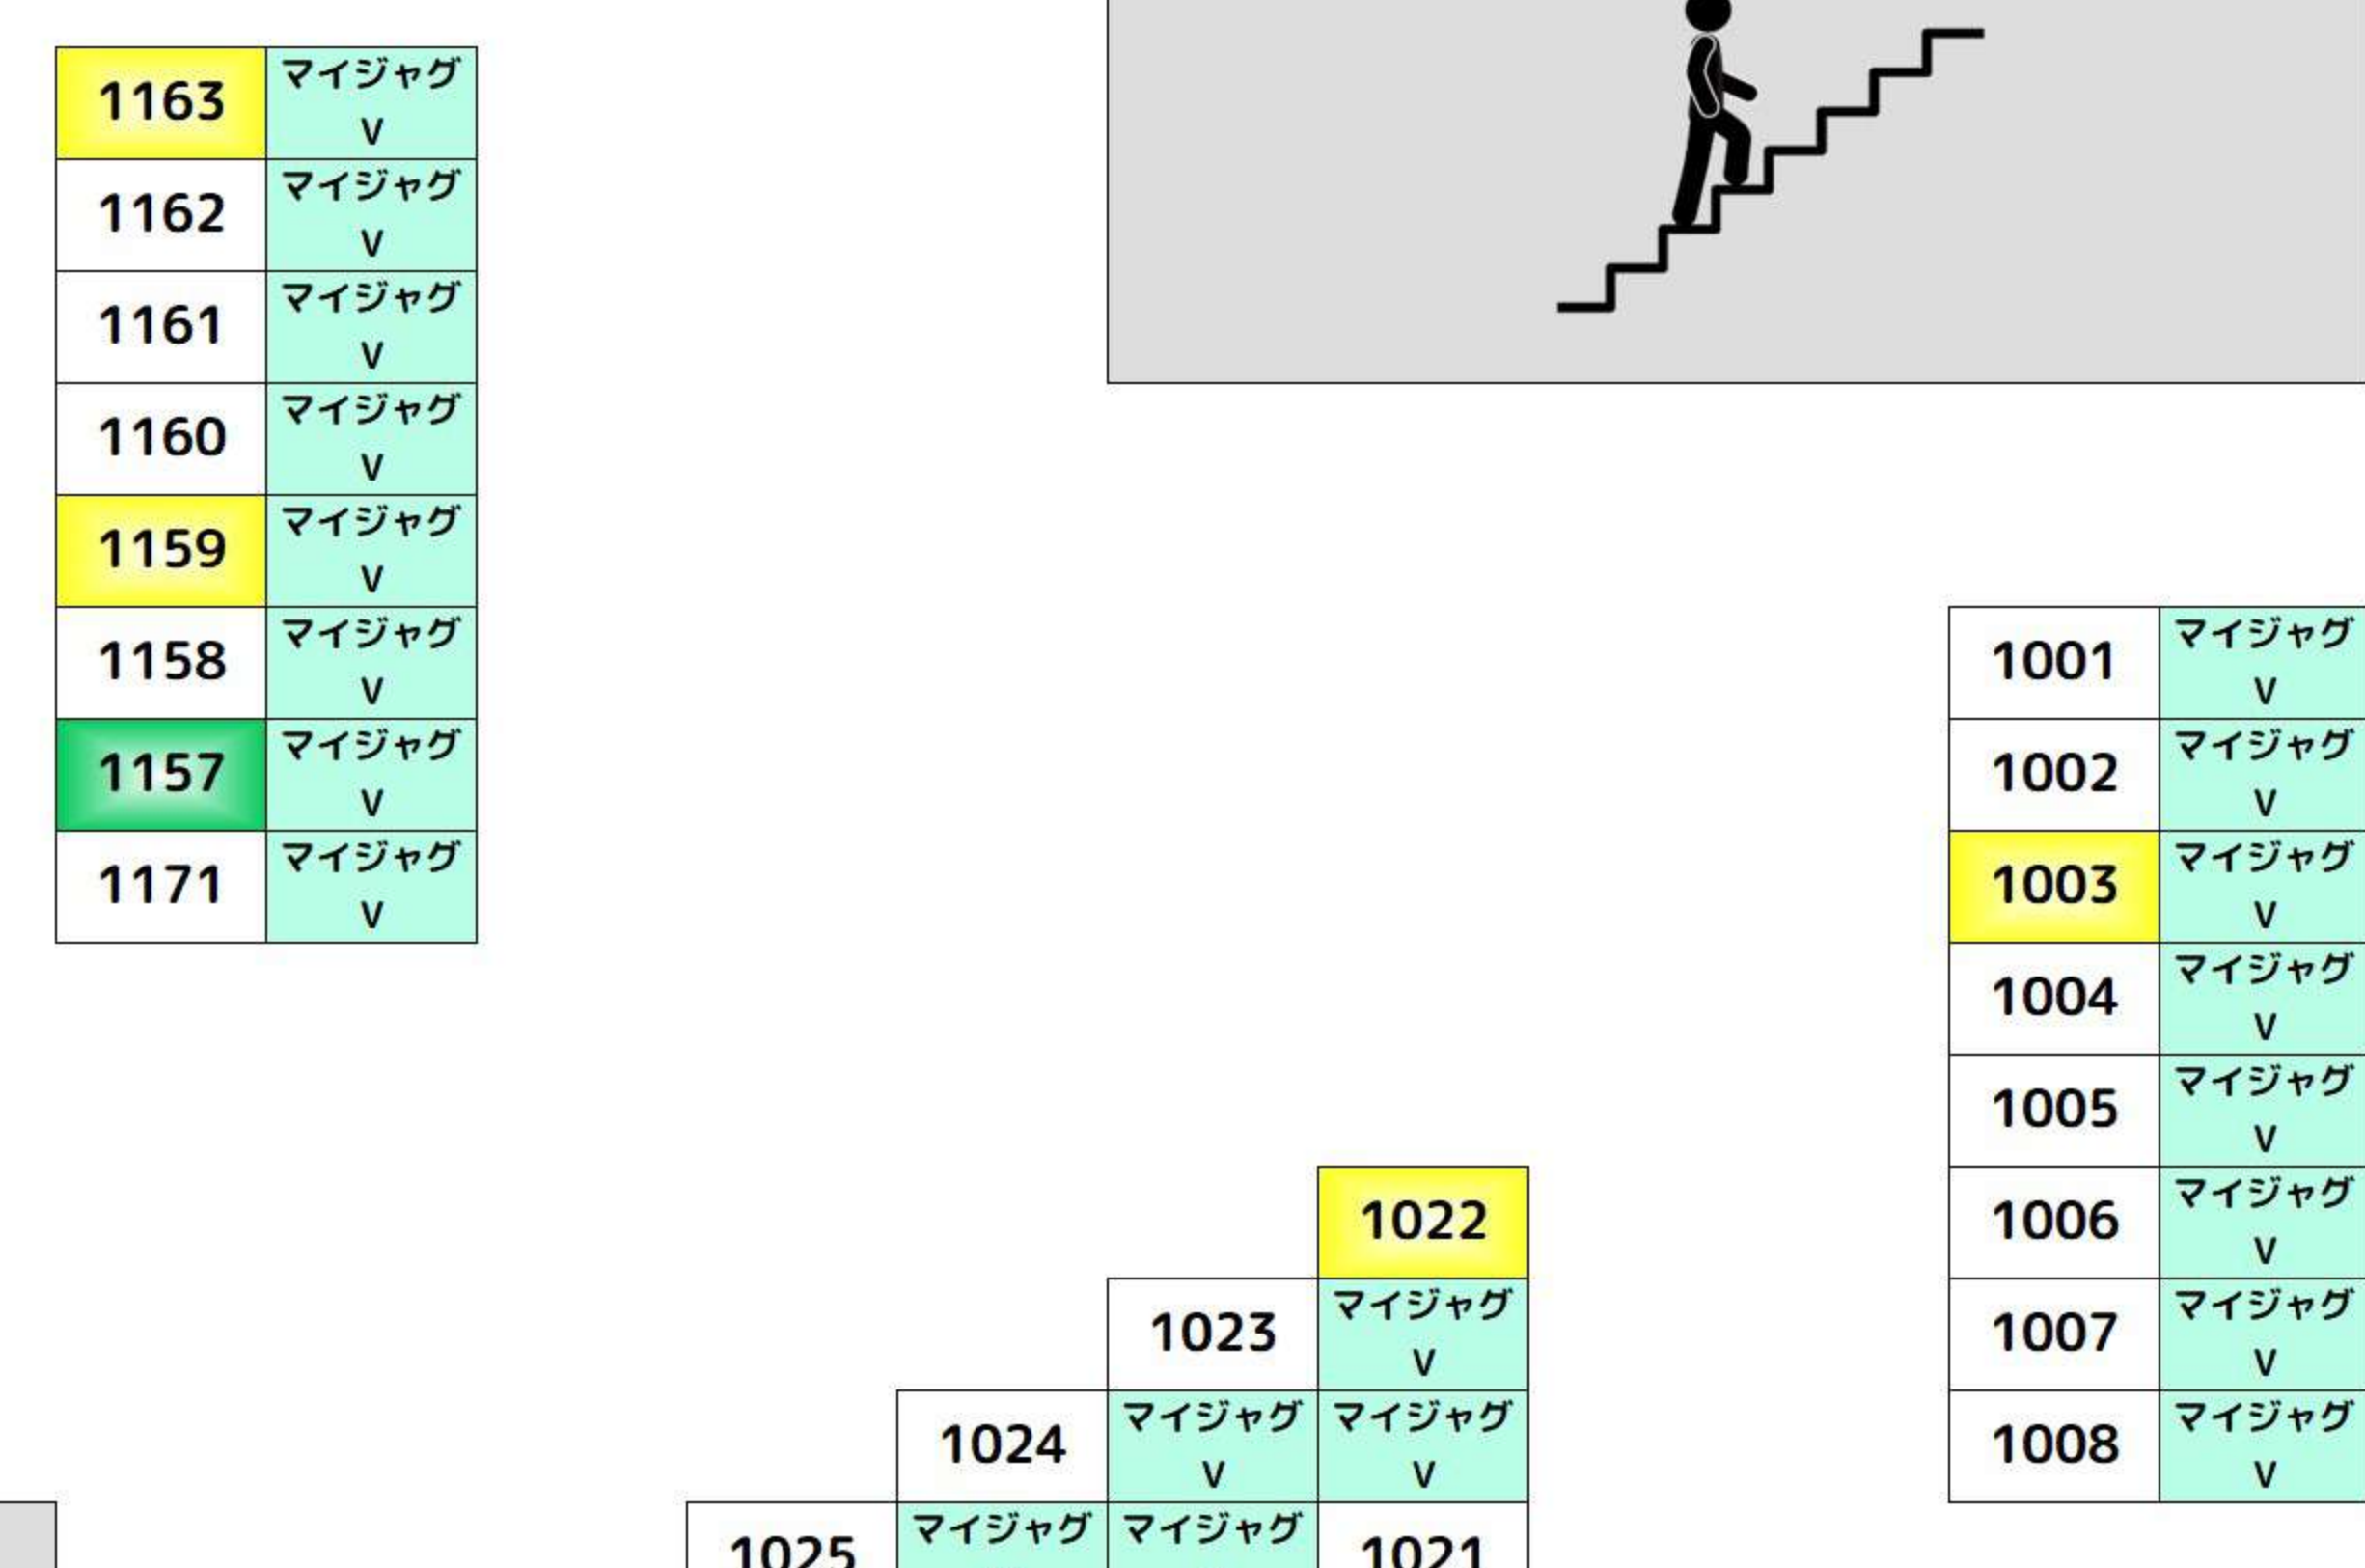

+1,000枚以上 +2,000枚以上 +3,000枚以上

3F

Table with columns for 'SP' and 'SP' with values ranging from 1071 to 1105.

Table with columns for 'SP' and 'マイ' with values ranging from 1104 to 1131.

Table with columns for 'マイ' and 'ファンキー' with values ranging from 1166 to 1166.

Table with columns for 'マイ' and 'ファンキー' with values ranging from 1132 to 1135.

Table with columns for 'ファンキー' and 'ファンキー' with values ranging from 1142 to 1156.

Table with columns for 'ファンキー' and 'ファンキー' with values ranging from 1142 to 1156.