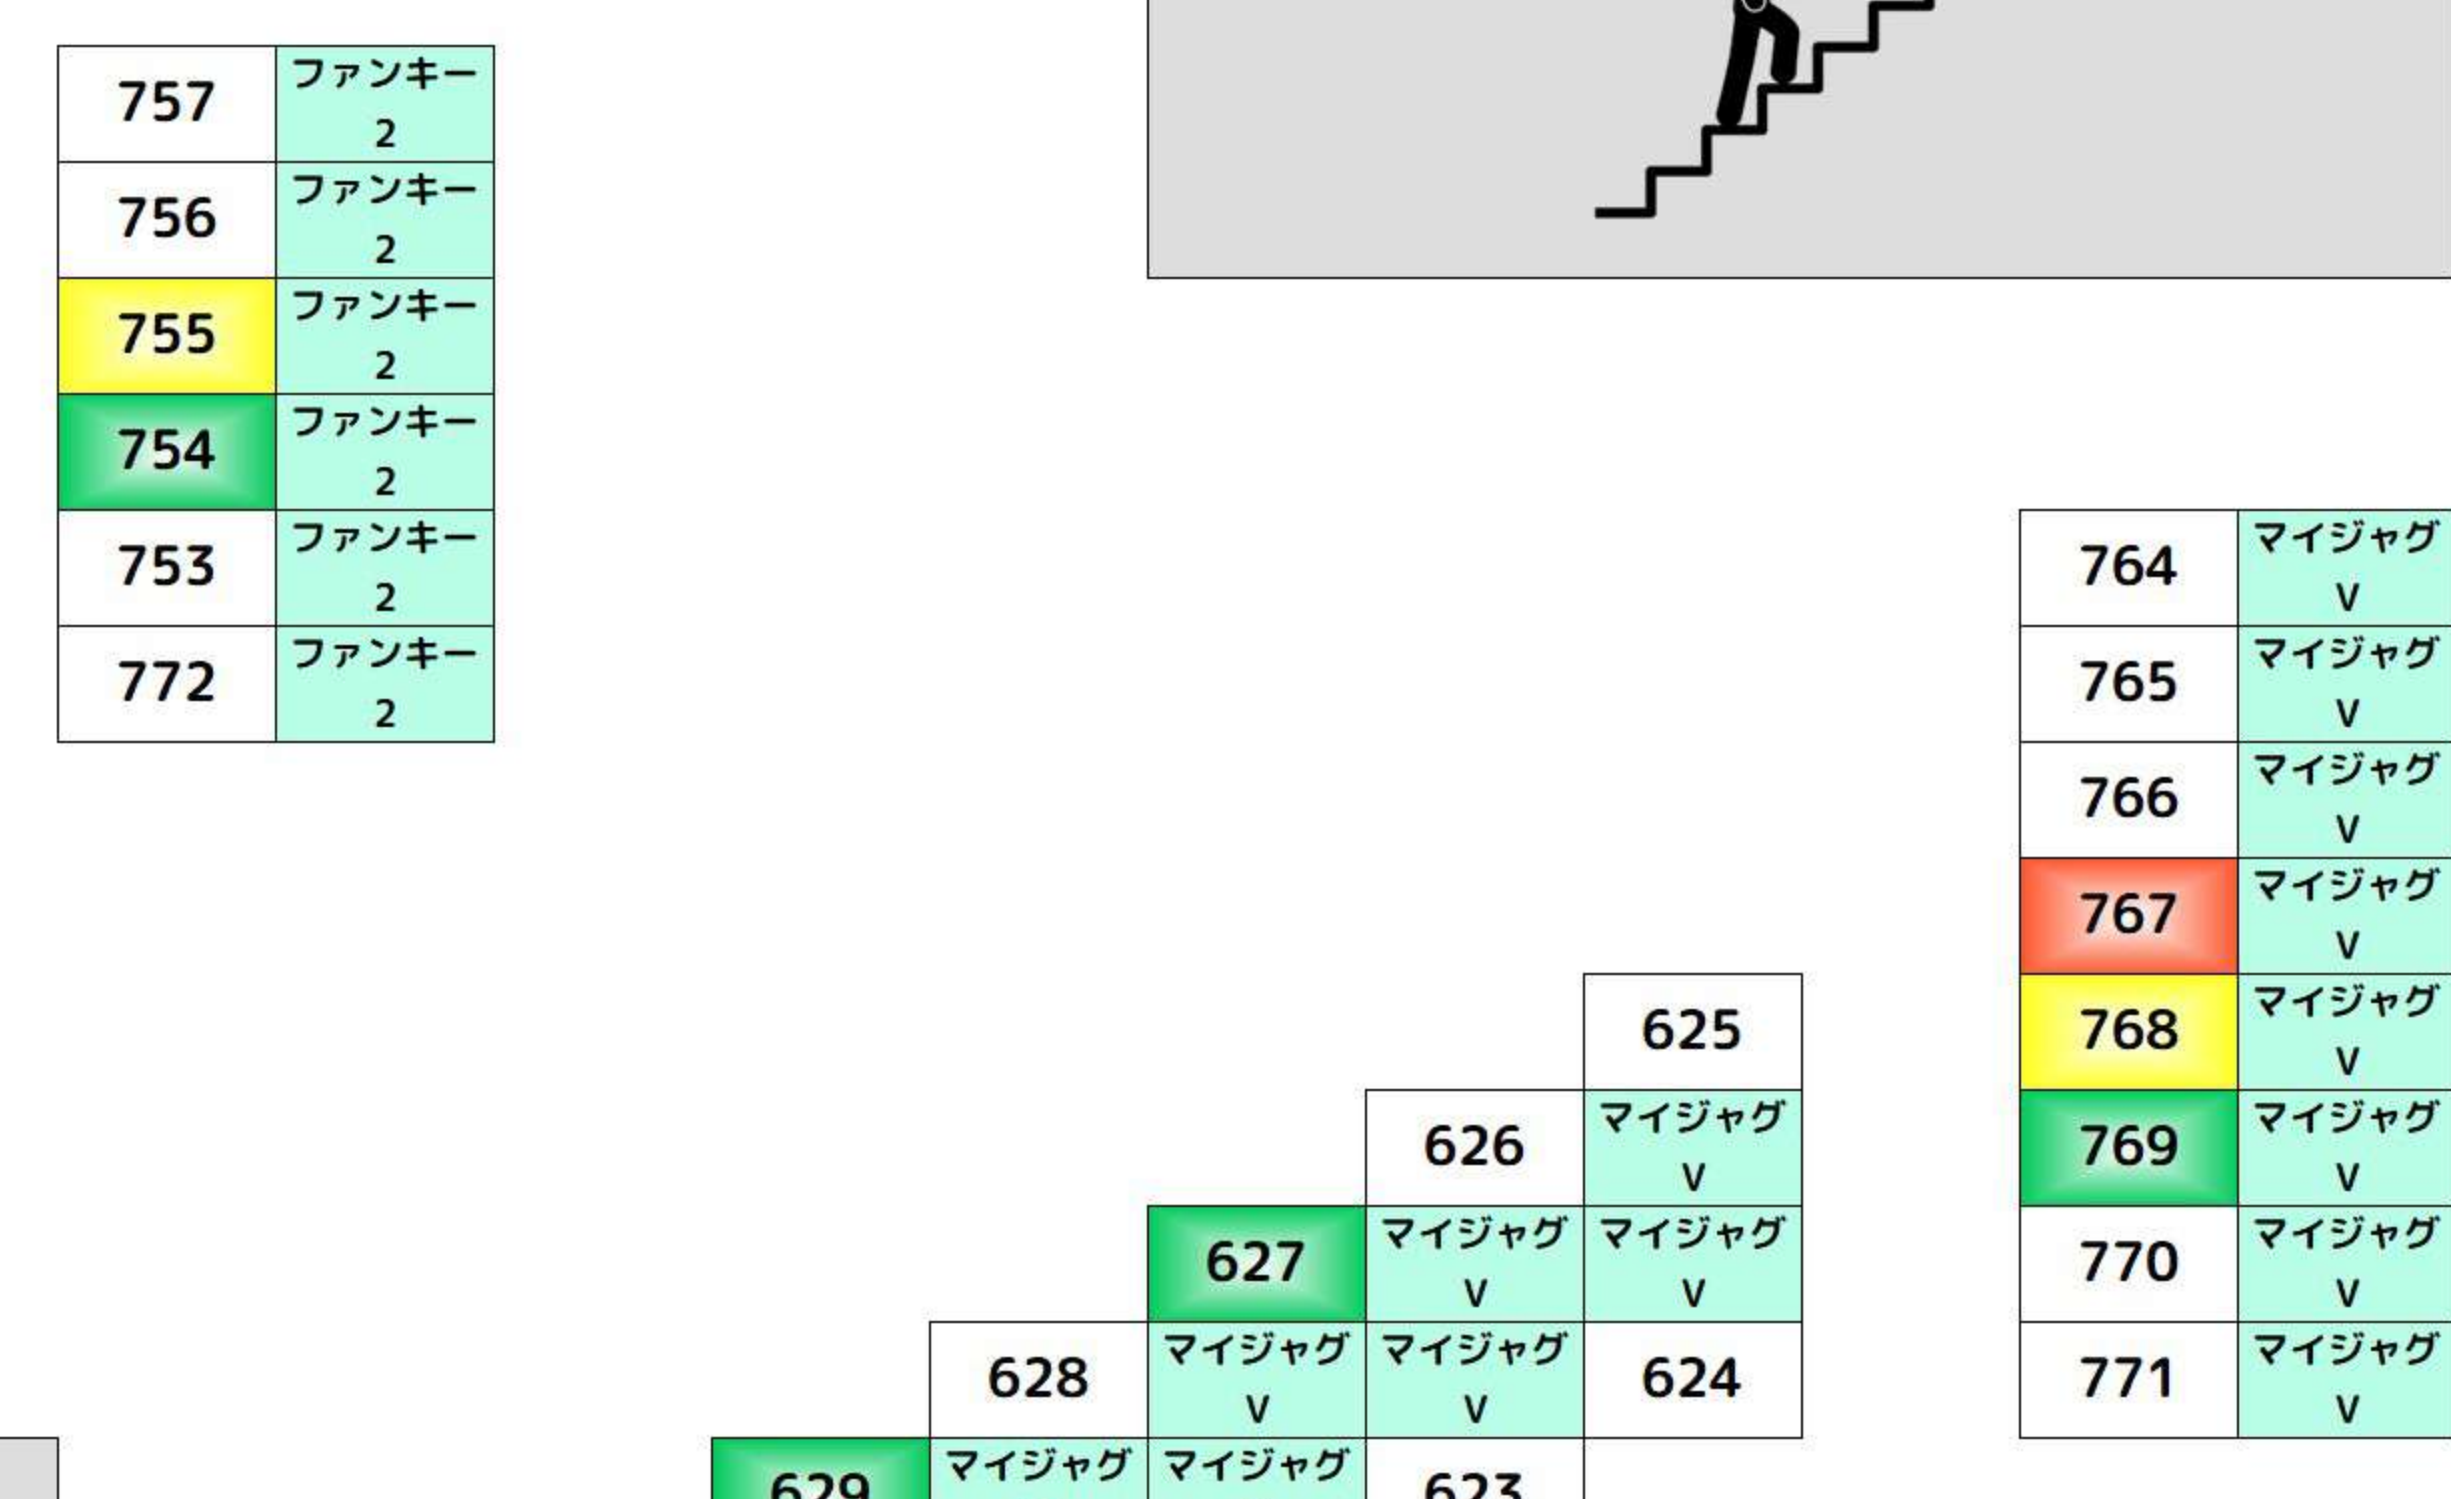

Table with columns for 'Re:ゼロ' and 'まどか' with values ranging from 123 to 134.

Table with columns for 'まどか' and 'うしおとら' with values ranging from 117 to 122.

Table with columns for 'エヴァ' and 'エヴァ' with values ranging from 22 to 24.

Table with columns for 'ハジメ' and 'ハジメ' with values ranging from 25 to 28.

Table with columns for 'ハジメ' and 'ハジメ' with values ranging from 29 to 35.

+1,000枚以上 +2,000枚以上 +3,000枚以上

2F

Table with columns for 'ディスク' and '大夜叉' with values ranging from 674 to 774.

Table with columns for 'ニュー' and 'ファンキー' with values ranging from 732 to 752.

Table with columns for 'ファンキー' and 'ファンキー' with values ranging from 742 to 752.

+1,000枚以上 +2,000枚以上 +3,000枚以上

3F

Table with columns for 'SP' and 'SP' with values ranging from 1071 to 1105.

Table with columns for 'SP' and 'マイ' with values ranging from 1104 to 1131.

Table with columns for 'マイ' and 'ファンキー' with values ranging from 1166 to 1166.

Table with columns for 'マイ' and 'ファンキー' with values ranging from 1132 to 1135.