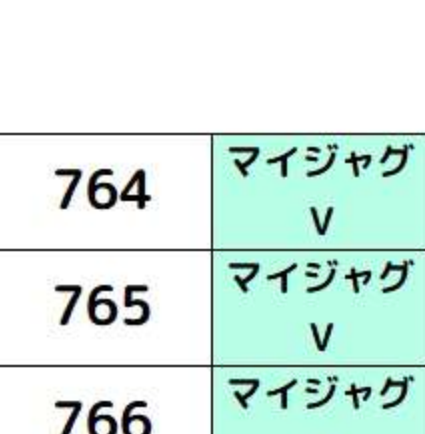

+1,000枚以上 +2,000枚以上 +3,000枚以上 +5,000枚以上

2F

Table of room numbers for 2F floor, including ディスクアップ, ハーボイ, and ハーサリ categories.

Table of room numbers: 763, 762, 761, 760, 759, 758

Table of room numbers: 738, 737, 736, 735, 734, 733, 732

Table of room numbers: 739, 740, 741, 742, 743, 744, 745

Table of room numbers: 638, 639, 640, 641, 642, 643

Table of room numbers: 617, 616, 615, 614, 613, 612, 611