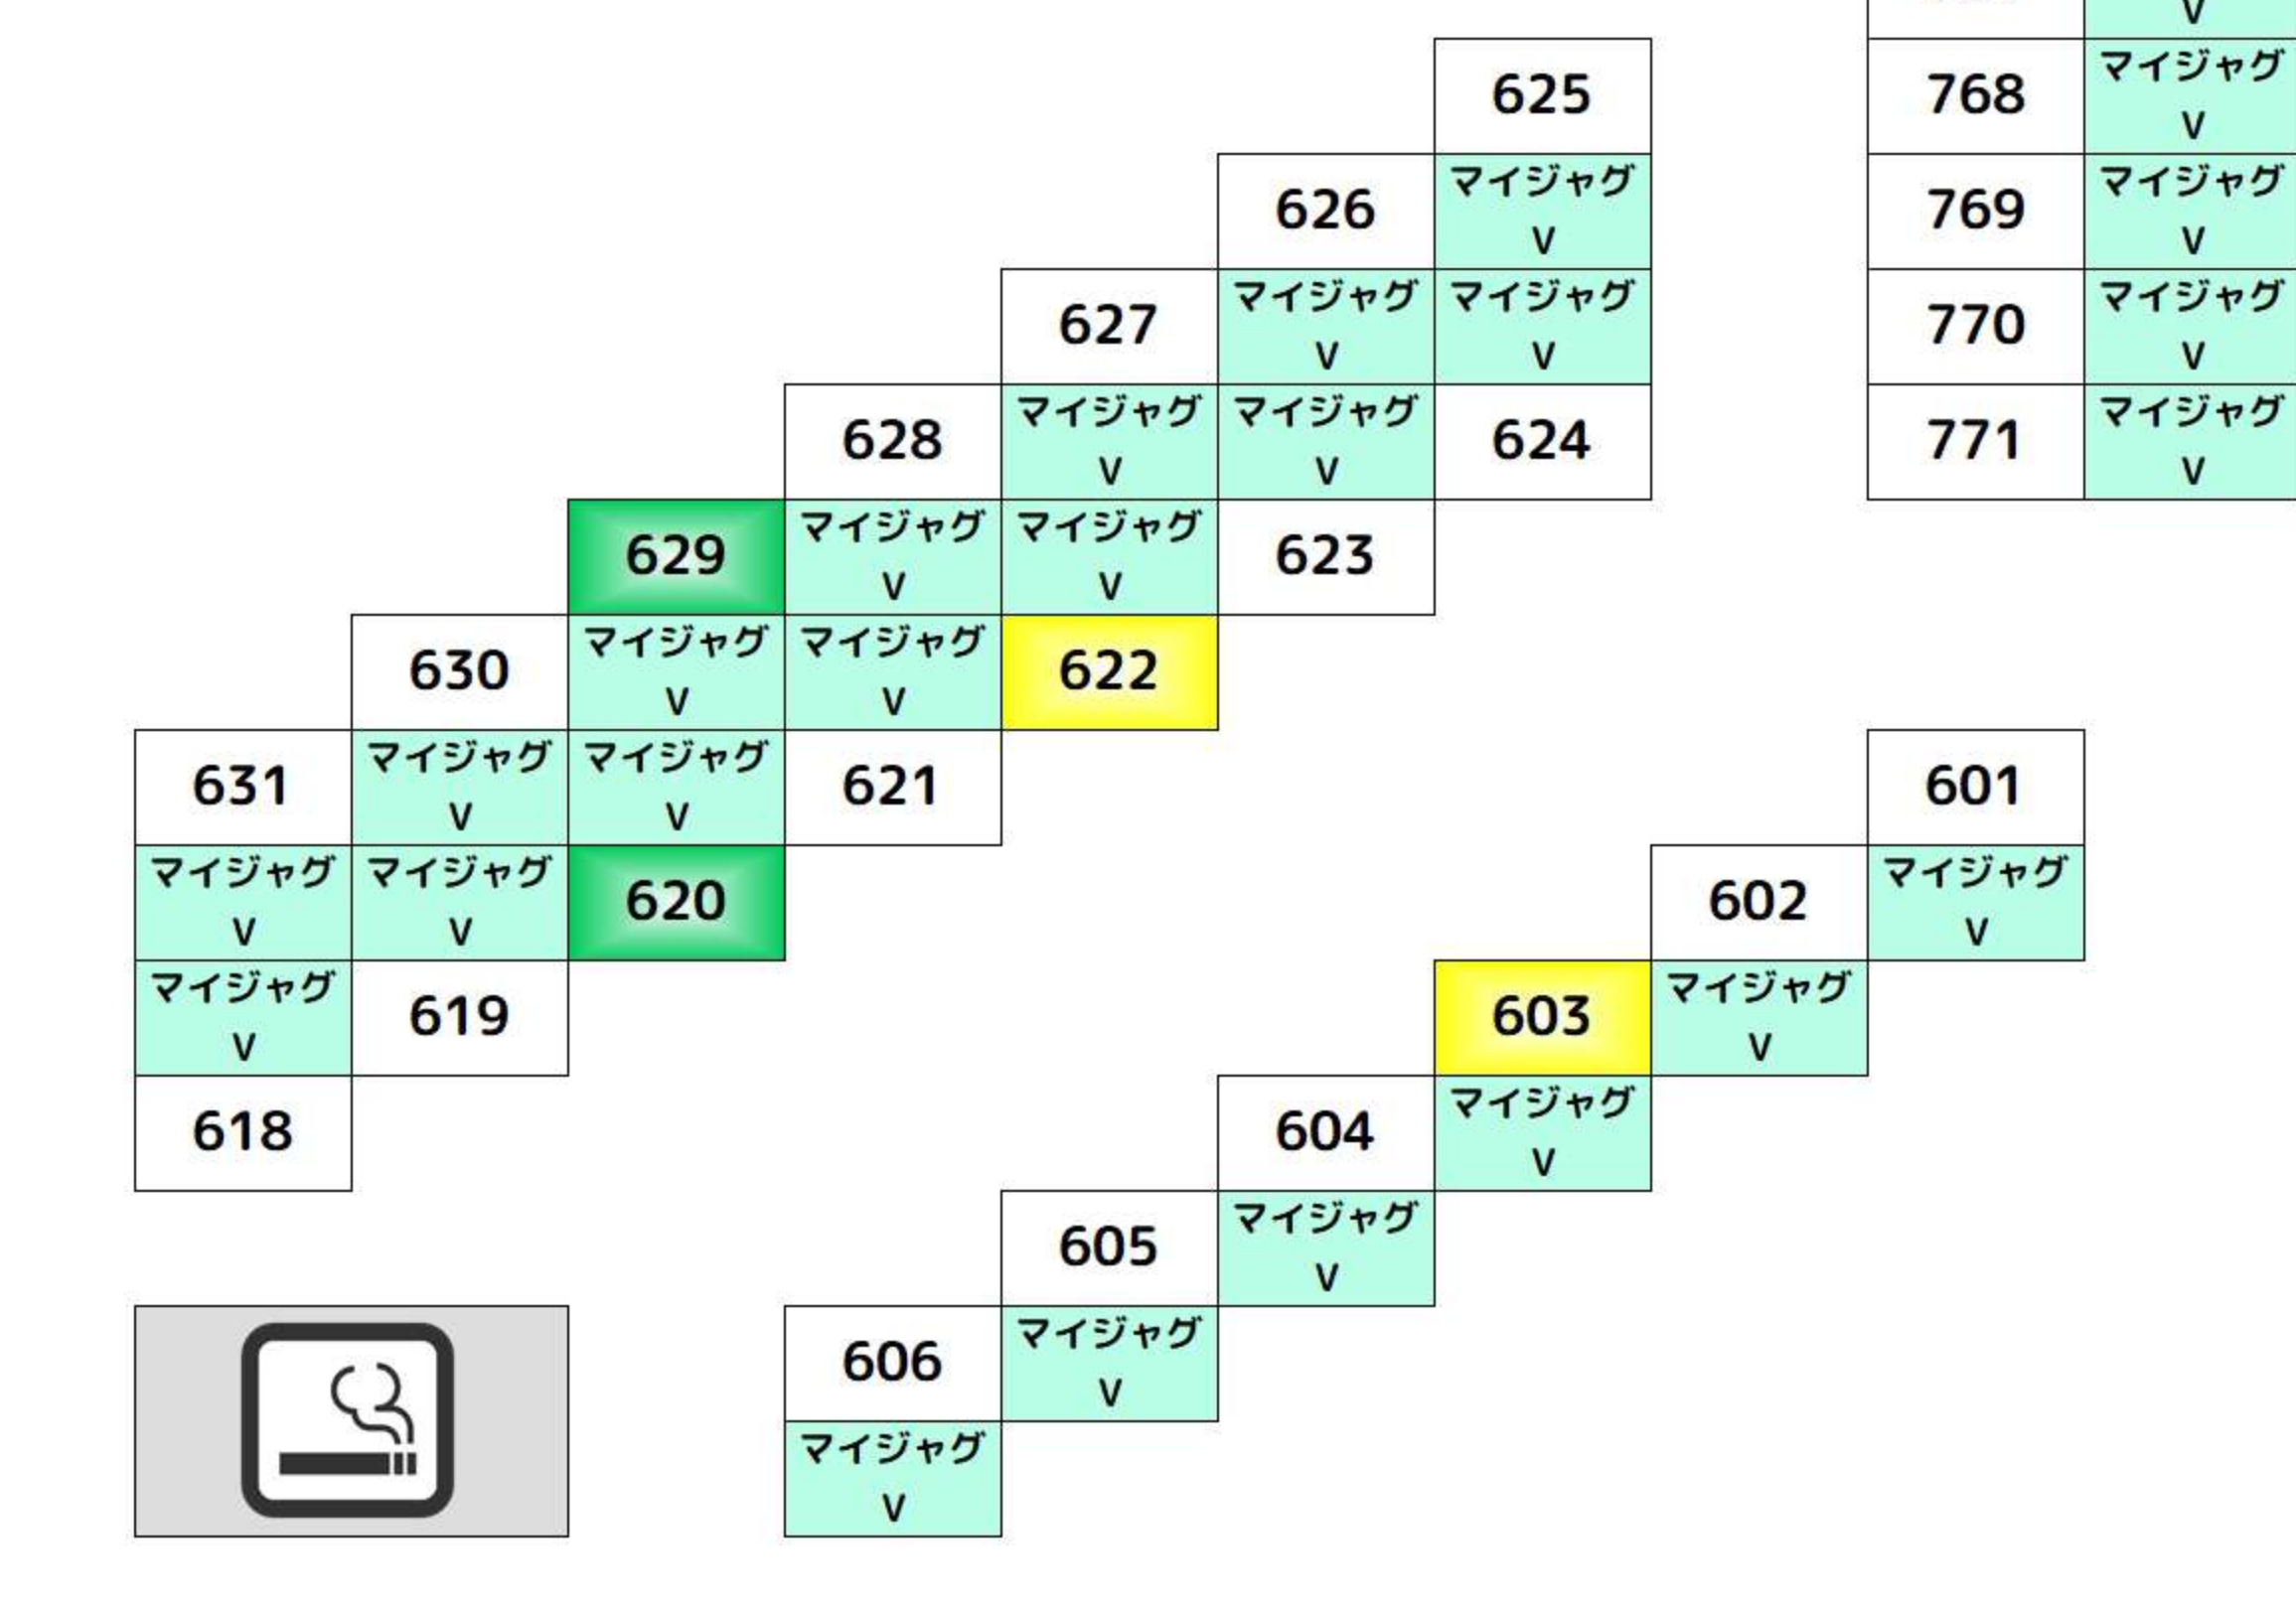

Table with columns for room numbers and names like マッピー, ニューグッタマ, etc.

Table with columns for room numbers and names like ニューグッタマ, FAIRY TAIL2, etc.

Table with columns for room numbers and names like ファンキー2, マイジャグV, etc.

Table with columns for room numbers and names like ハーサスリヴァ, 新ハナビ, etc.

Table with columns for room numbers and names like 花火総集, 新鬼武者2, etc.

Table with columns for room numbers and names like 犬夜叉, カハネリ, etc.