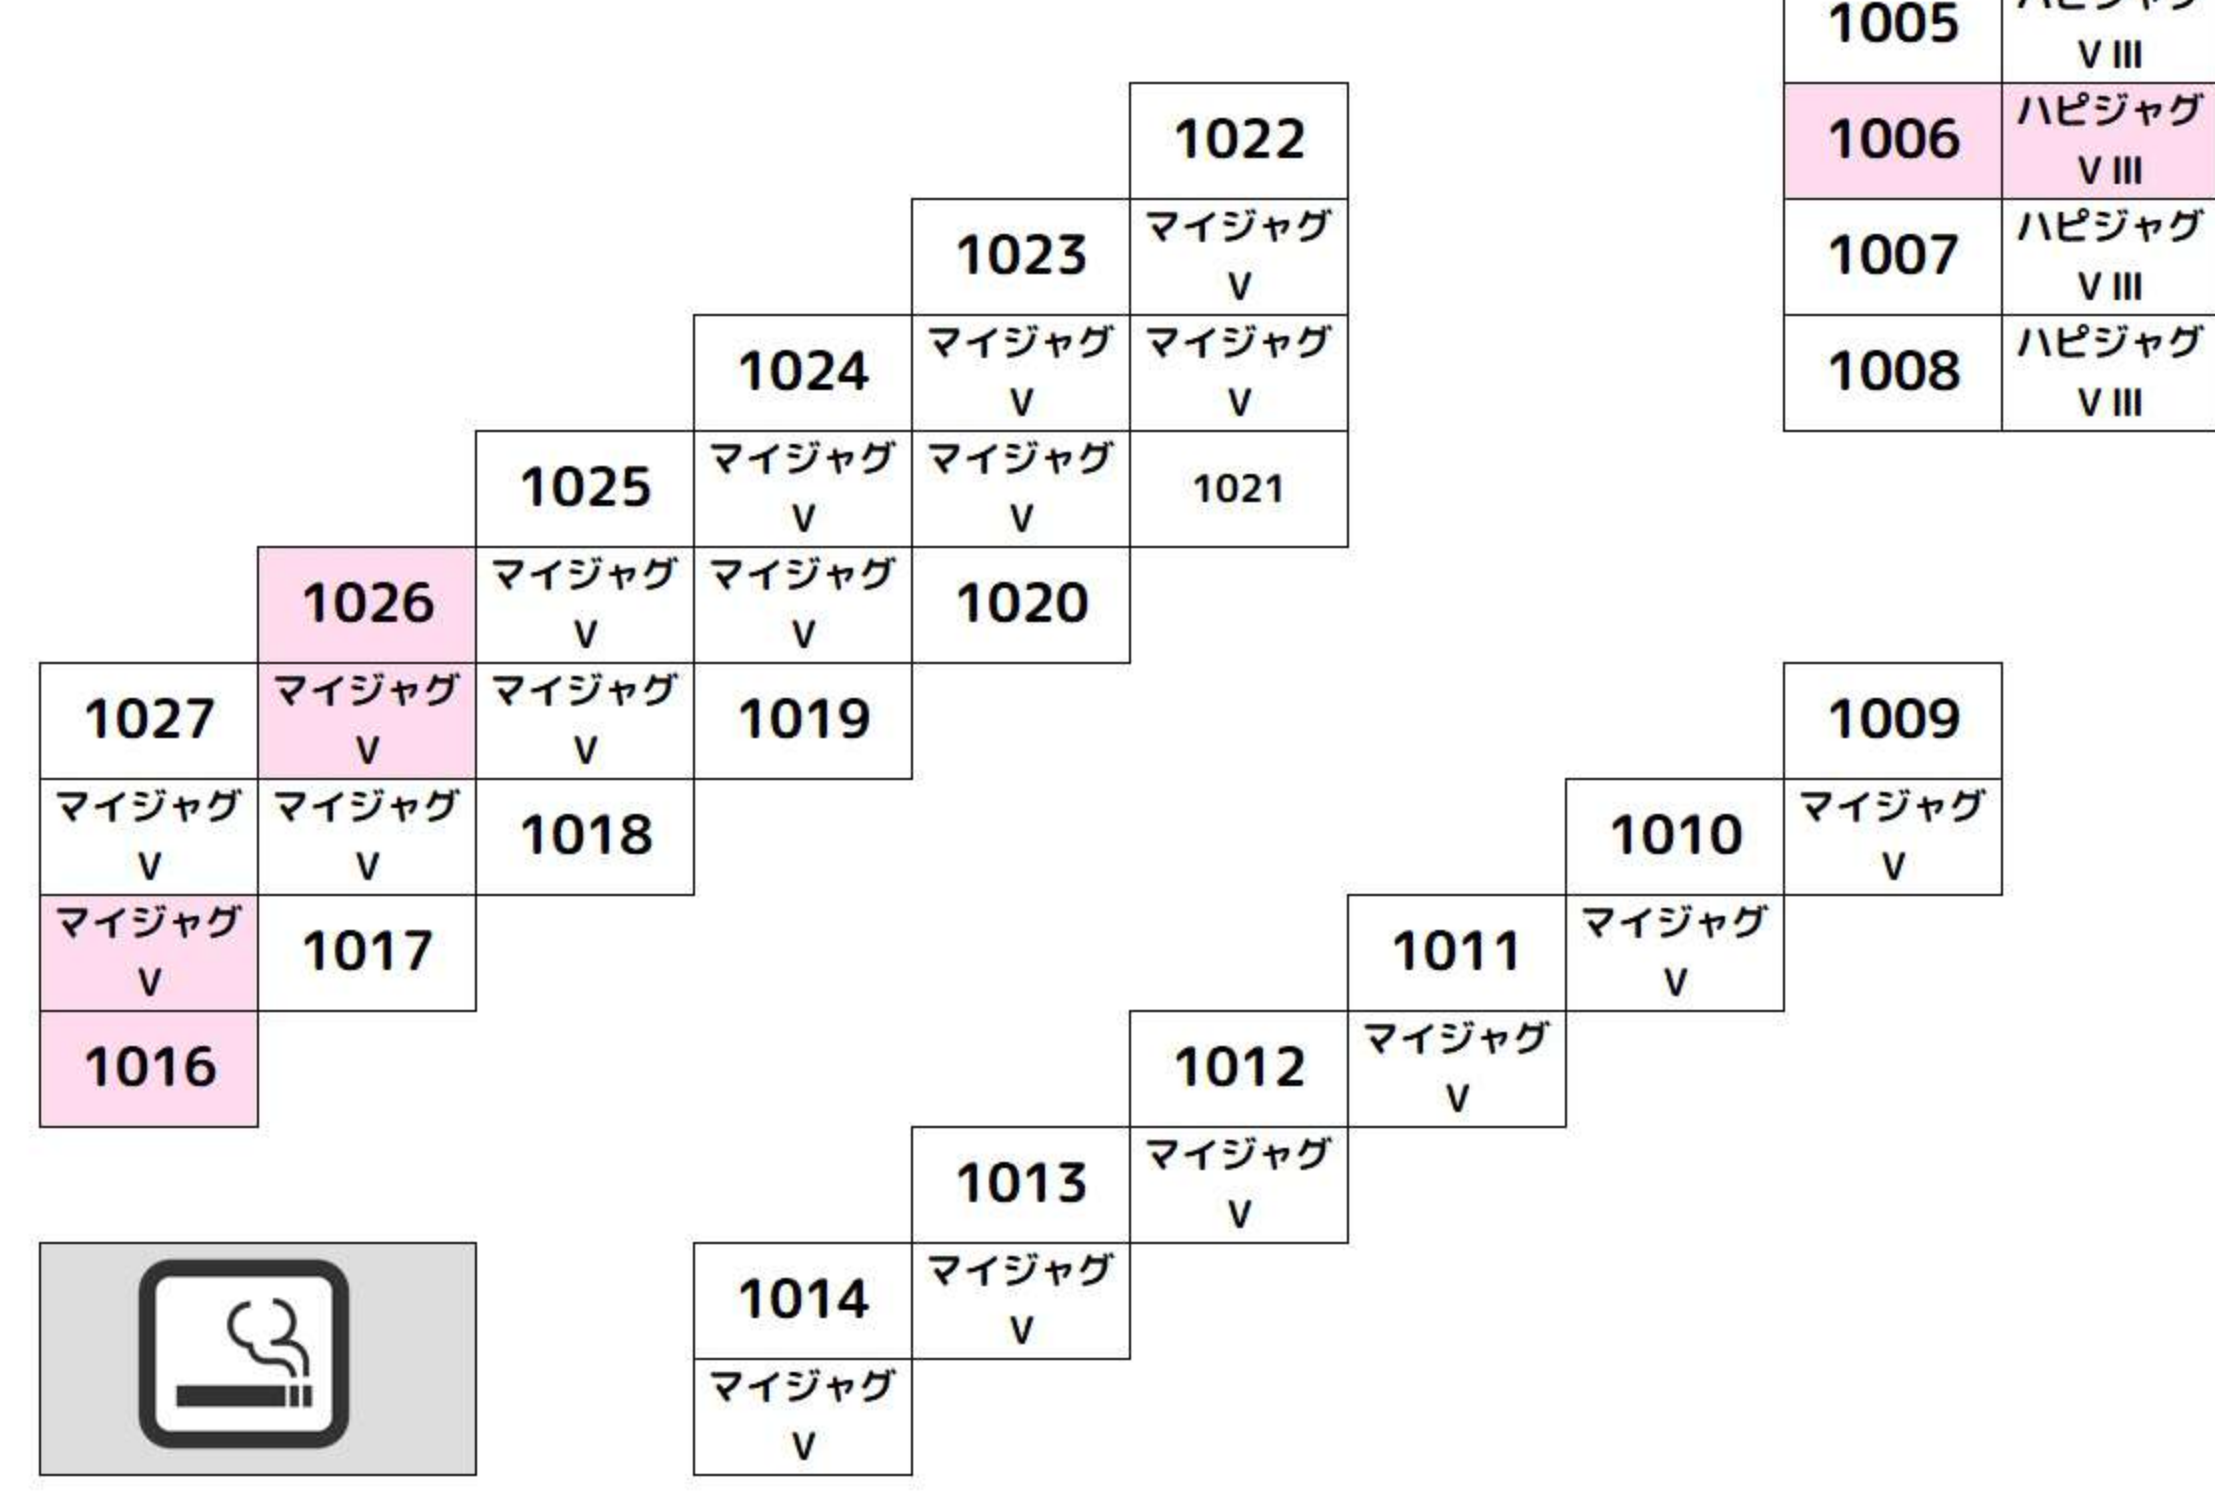

Table with 2 columns: スマスロ北 斗の拳. Values range from 28 to 36.

Table with 2 columns: スマスロ北 斗の拳. Values range from 25 to 35.

末尾⑥, 末尾⑥⑥. Includes a staircase icon and a smoking sign.

TOILET sign and a staircase icon.

Table with 2 columns: SPアイム. Values range from 1095 to 1105.

Table with 2 columns: SPアイム. Values range from 1106 to 1117.

Table with 2 columns: ゴージャグ 3, ファンキー2. Values range from 1118 to 1127.

Table with 2 columns: ファンキー2. Values range from 1132 to 1136.

Table with 2 columns: ファンキー2, マイジャグ V. Values range from 1142 to 1156.

Table with 2 columns: マイジャグ V. Values range from 1161 to 1166.

Staircase icon.

Table with 2 columns: SPアイム. Values range from 1084 to 1090.

Table with 2 columns: SPアイム. Values range from 1076 to 1082.

Table with 2 columns: SPアイム, マイジャグ V. Values range from 1062 to 1067.

Table with 2 columns: SPアイム, マイジャグ V. Values range from 1052 to 1057.

Table with 2 columns: マイジャグ V. Values range from 1034 to 1045.