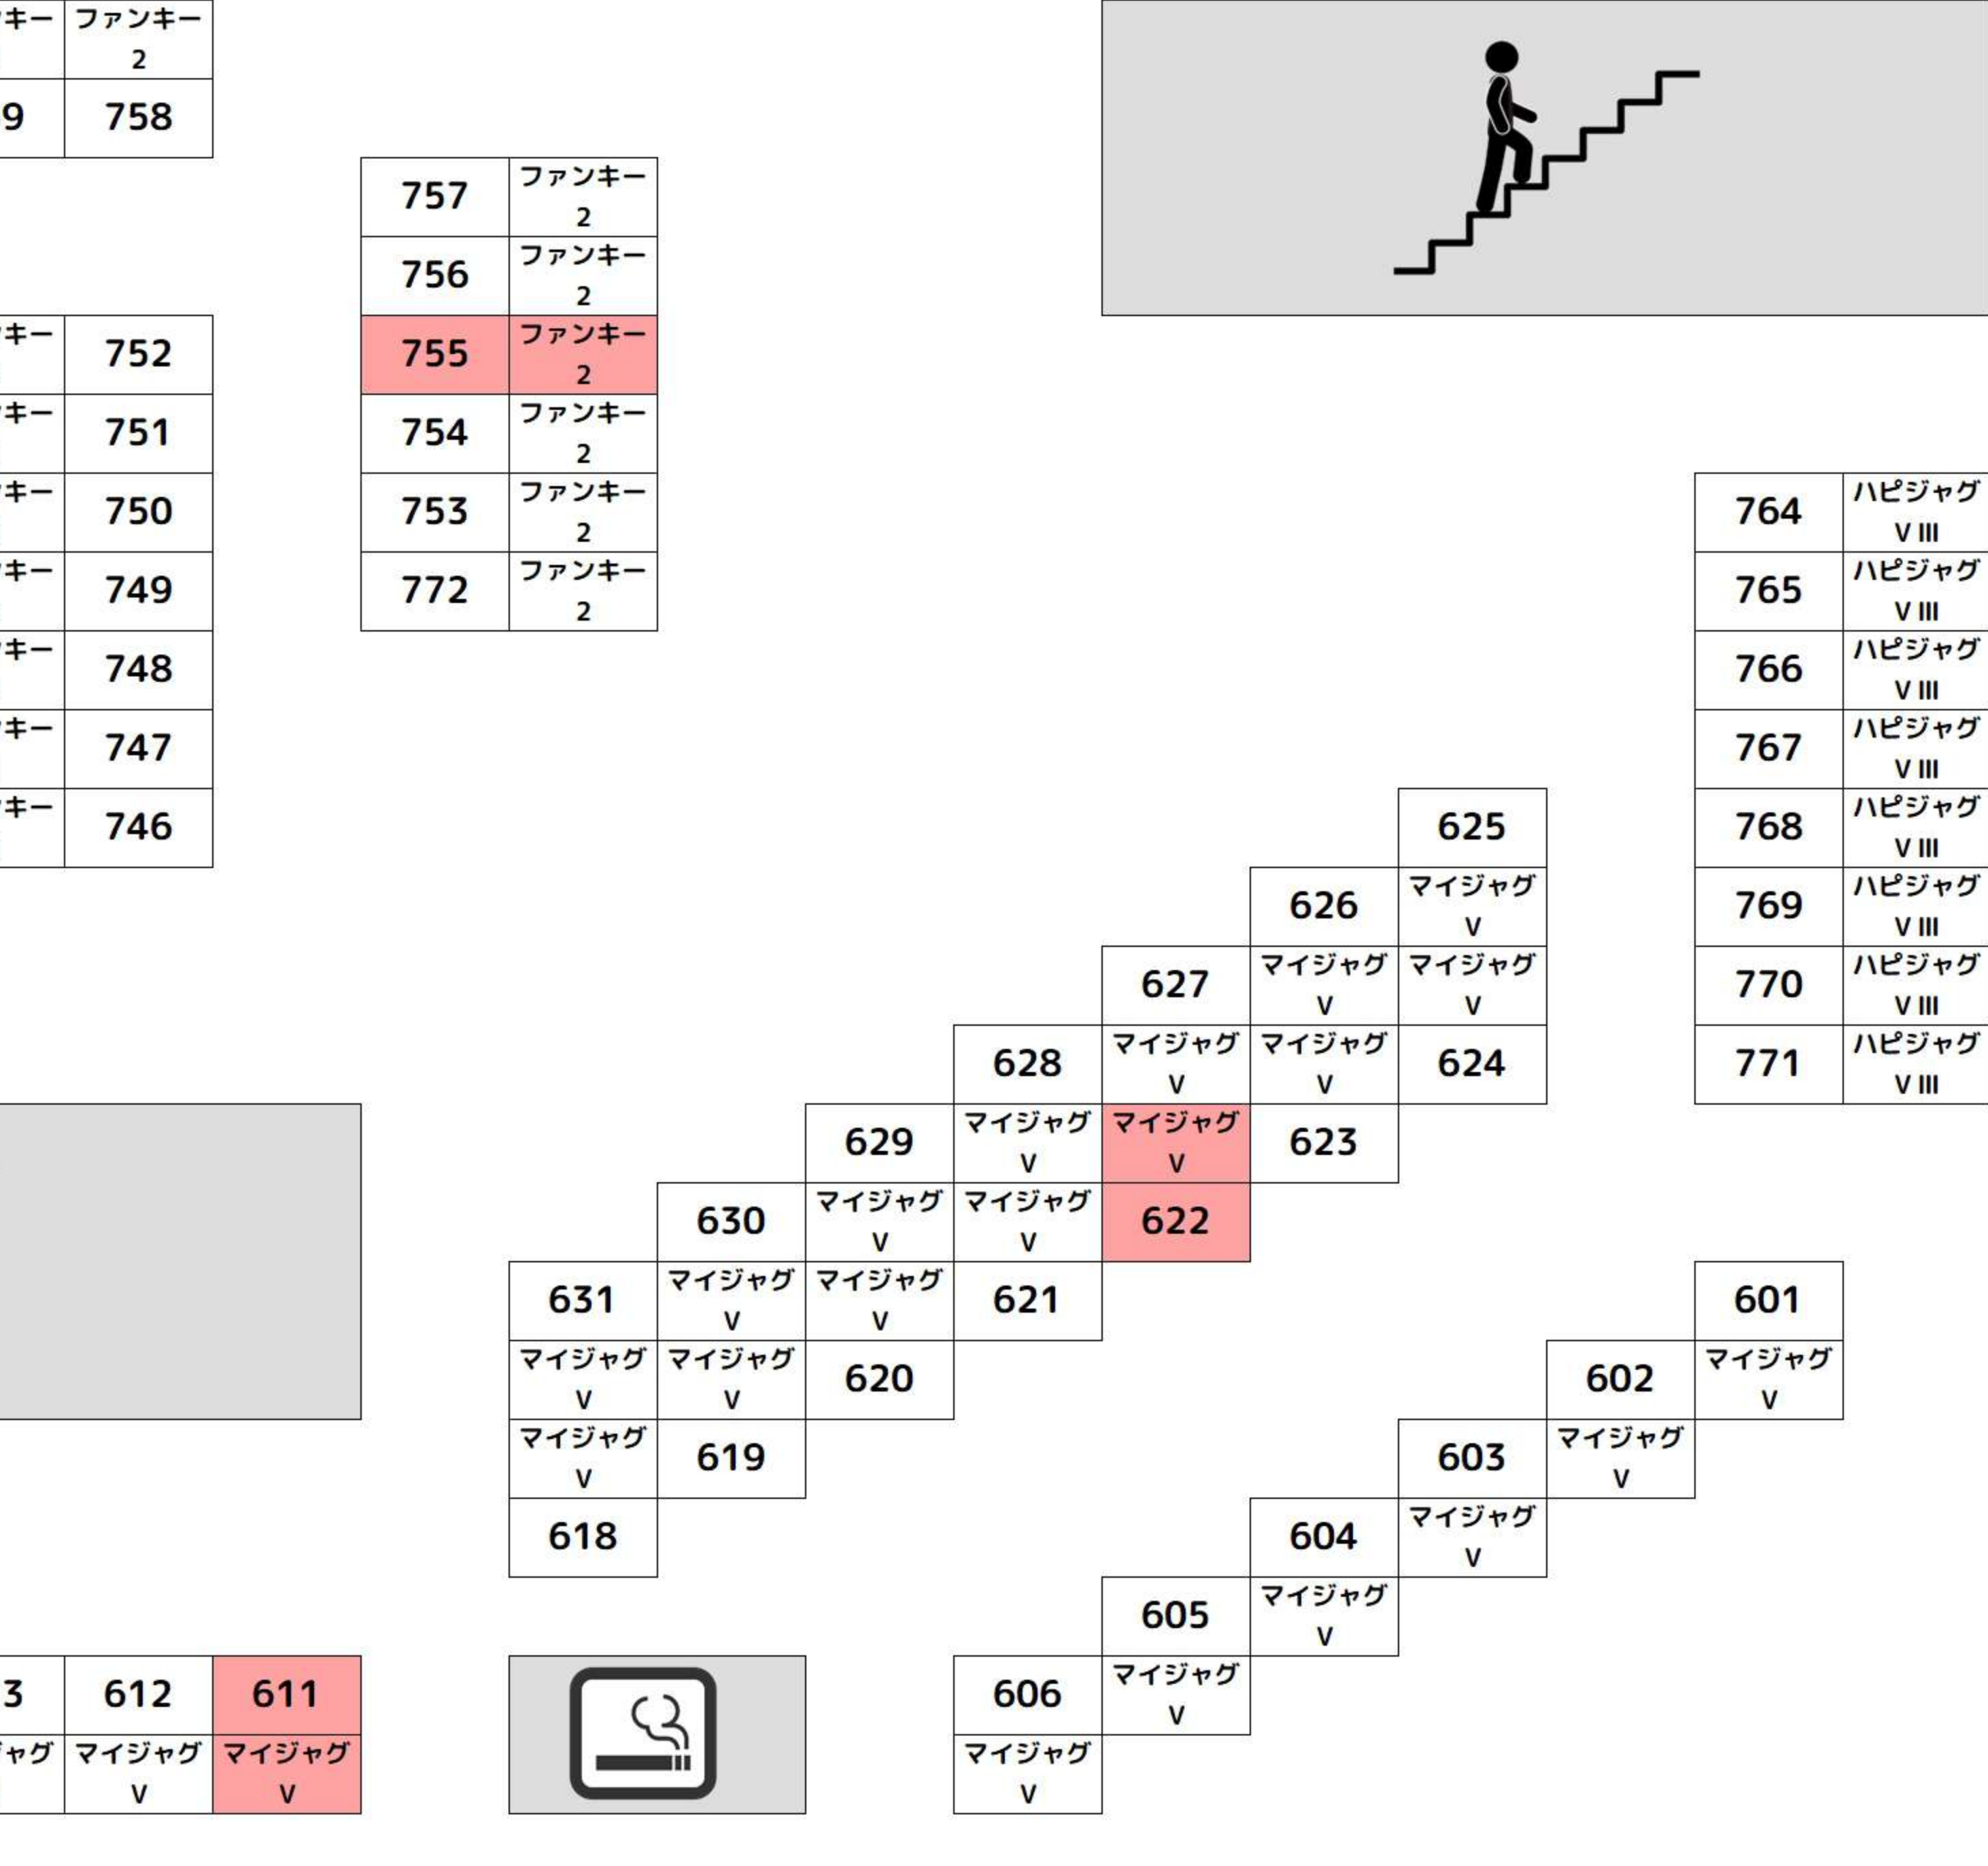

2F

Table of room numbers for 2F floor, including columns for ハーサスリ ヴァイズ, ティスタ アップ2, and various numbered rooms.

Table of room numbers for 2F floor, including columns for ファンキー 2.

Table of room numbers for 2F floor, including columns for マイジャグ V and ファンキー 2.

Table of room numbers for 2F floor, including columns for カバネリ and マイジャグ V.