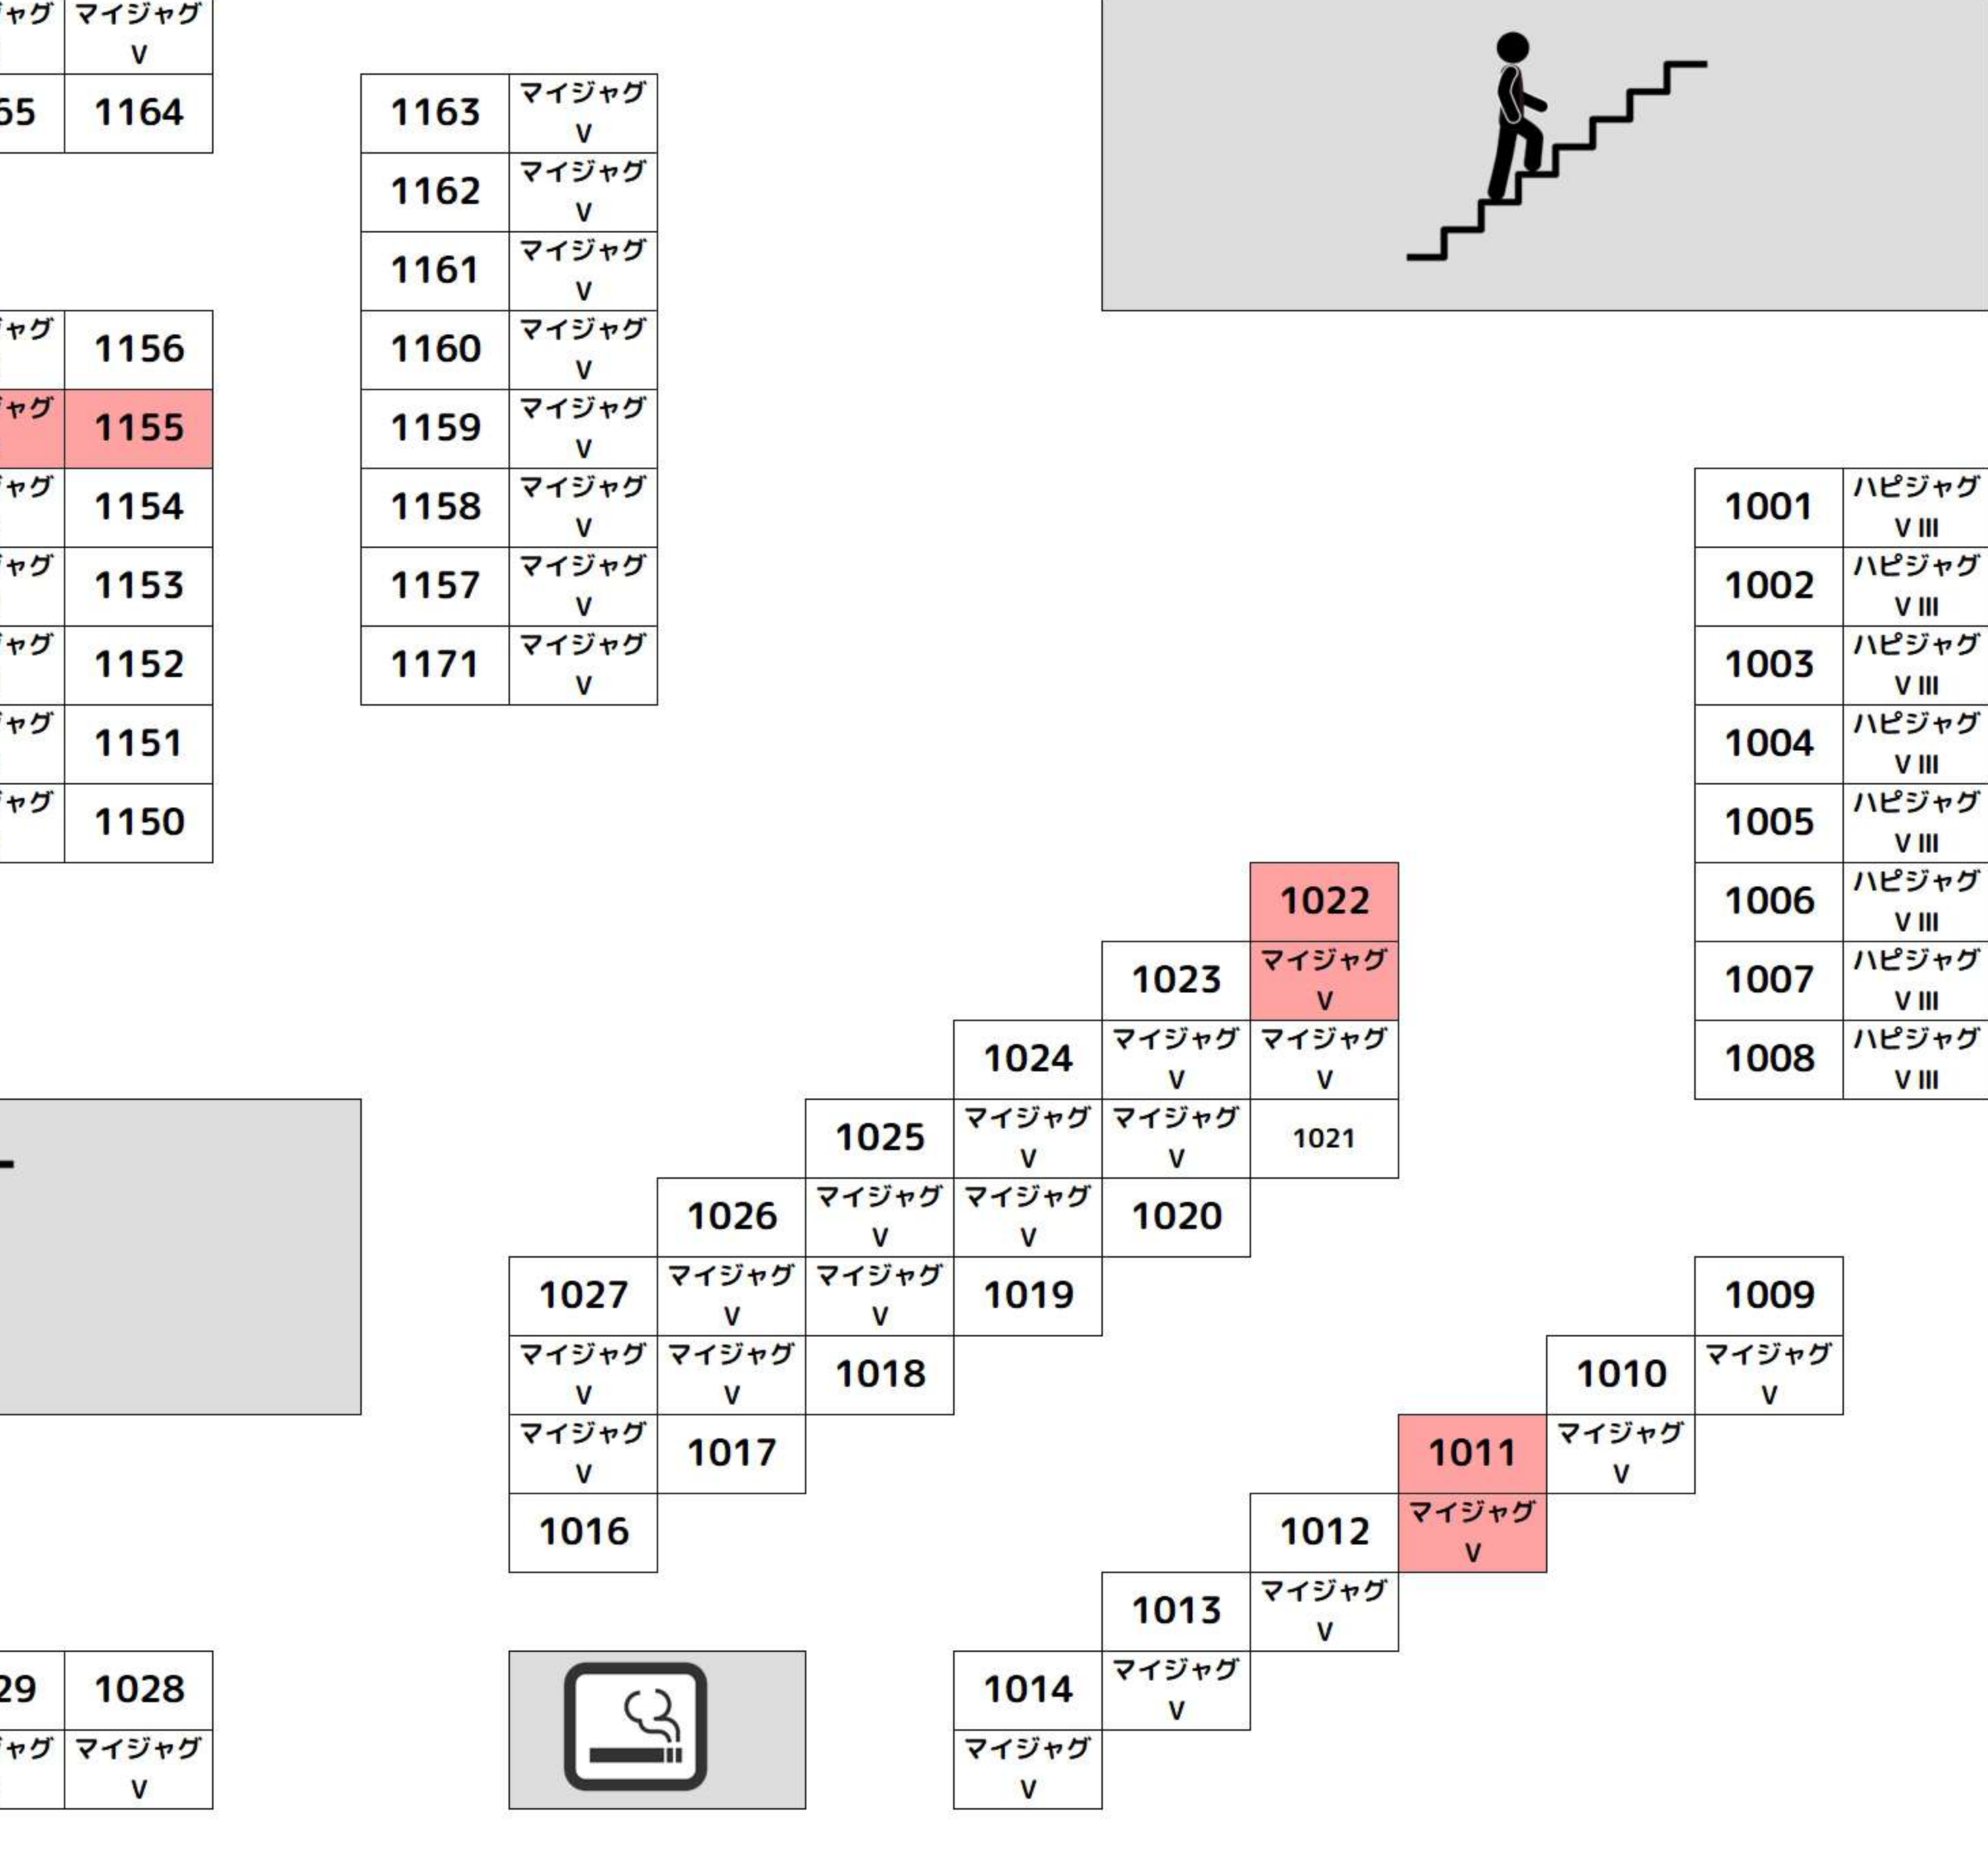

3F

Table of room numbers for 3F floor, including columns for SPアイム, ゴブスレ, and various numbered rooms.

Table of room numbers for 3F floor, including columns for マイジャグ V.

Table of room numbers for 3F floor, including columns for ファンキー 2 and マイジャグ V.

Table of room numbers for 3F floor, including columns for マイジャグ V and SPアイム.