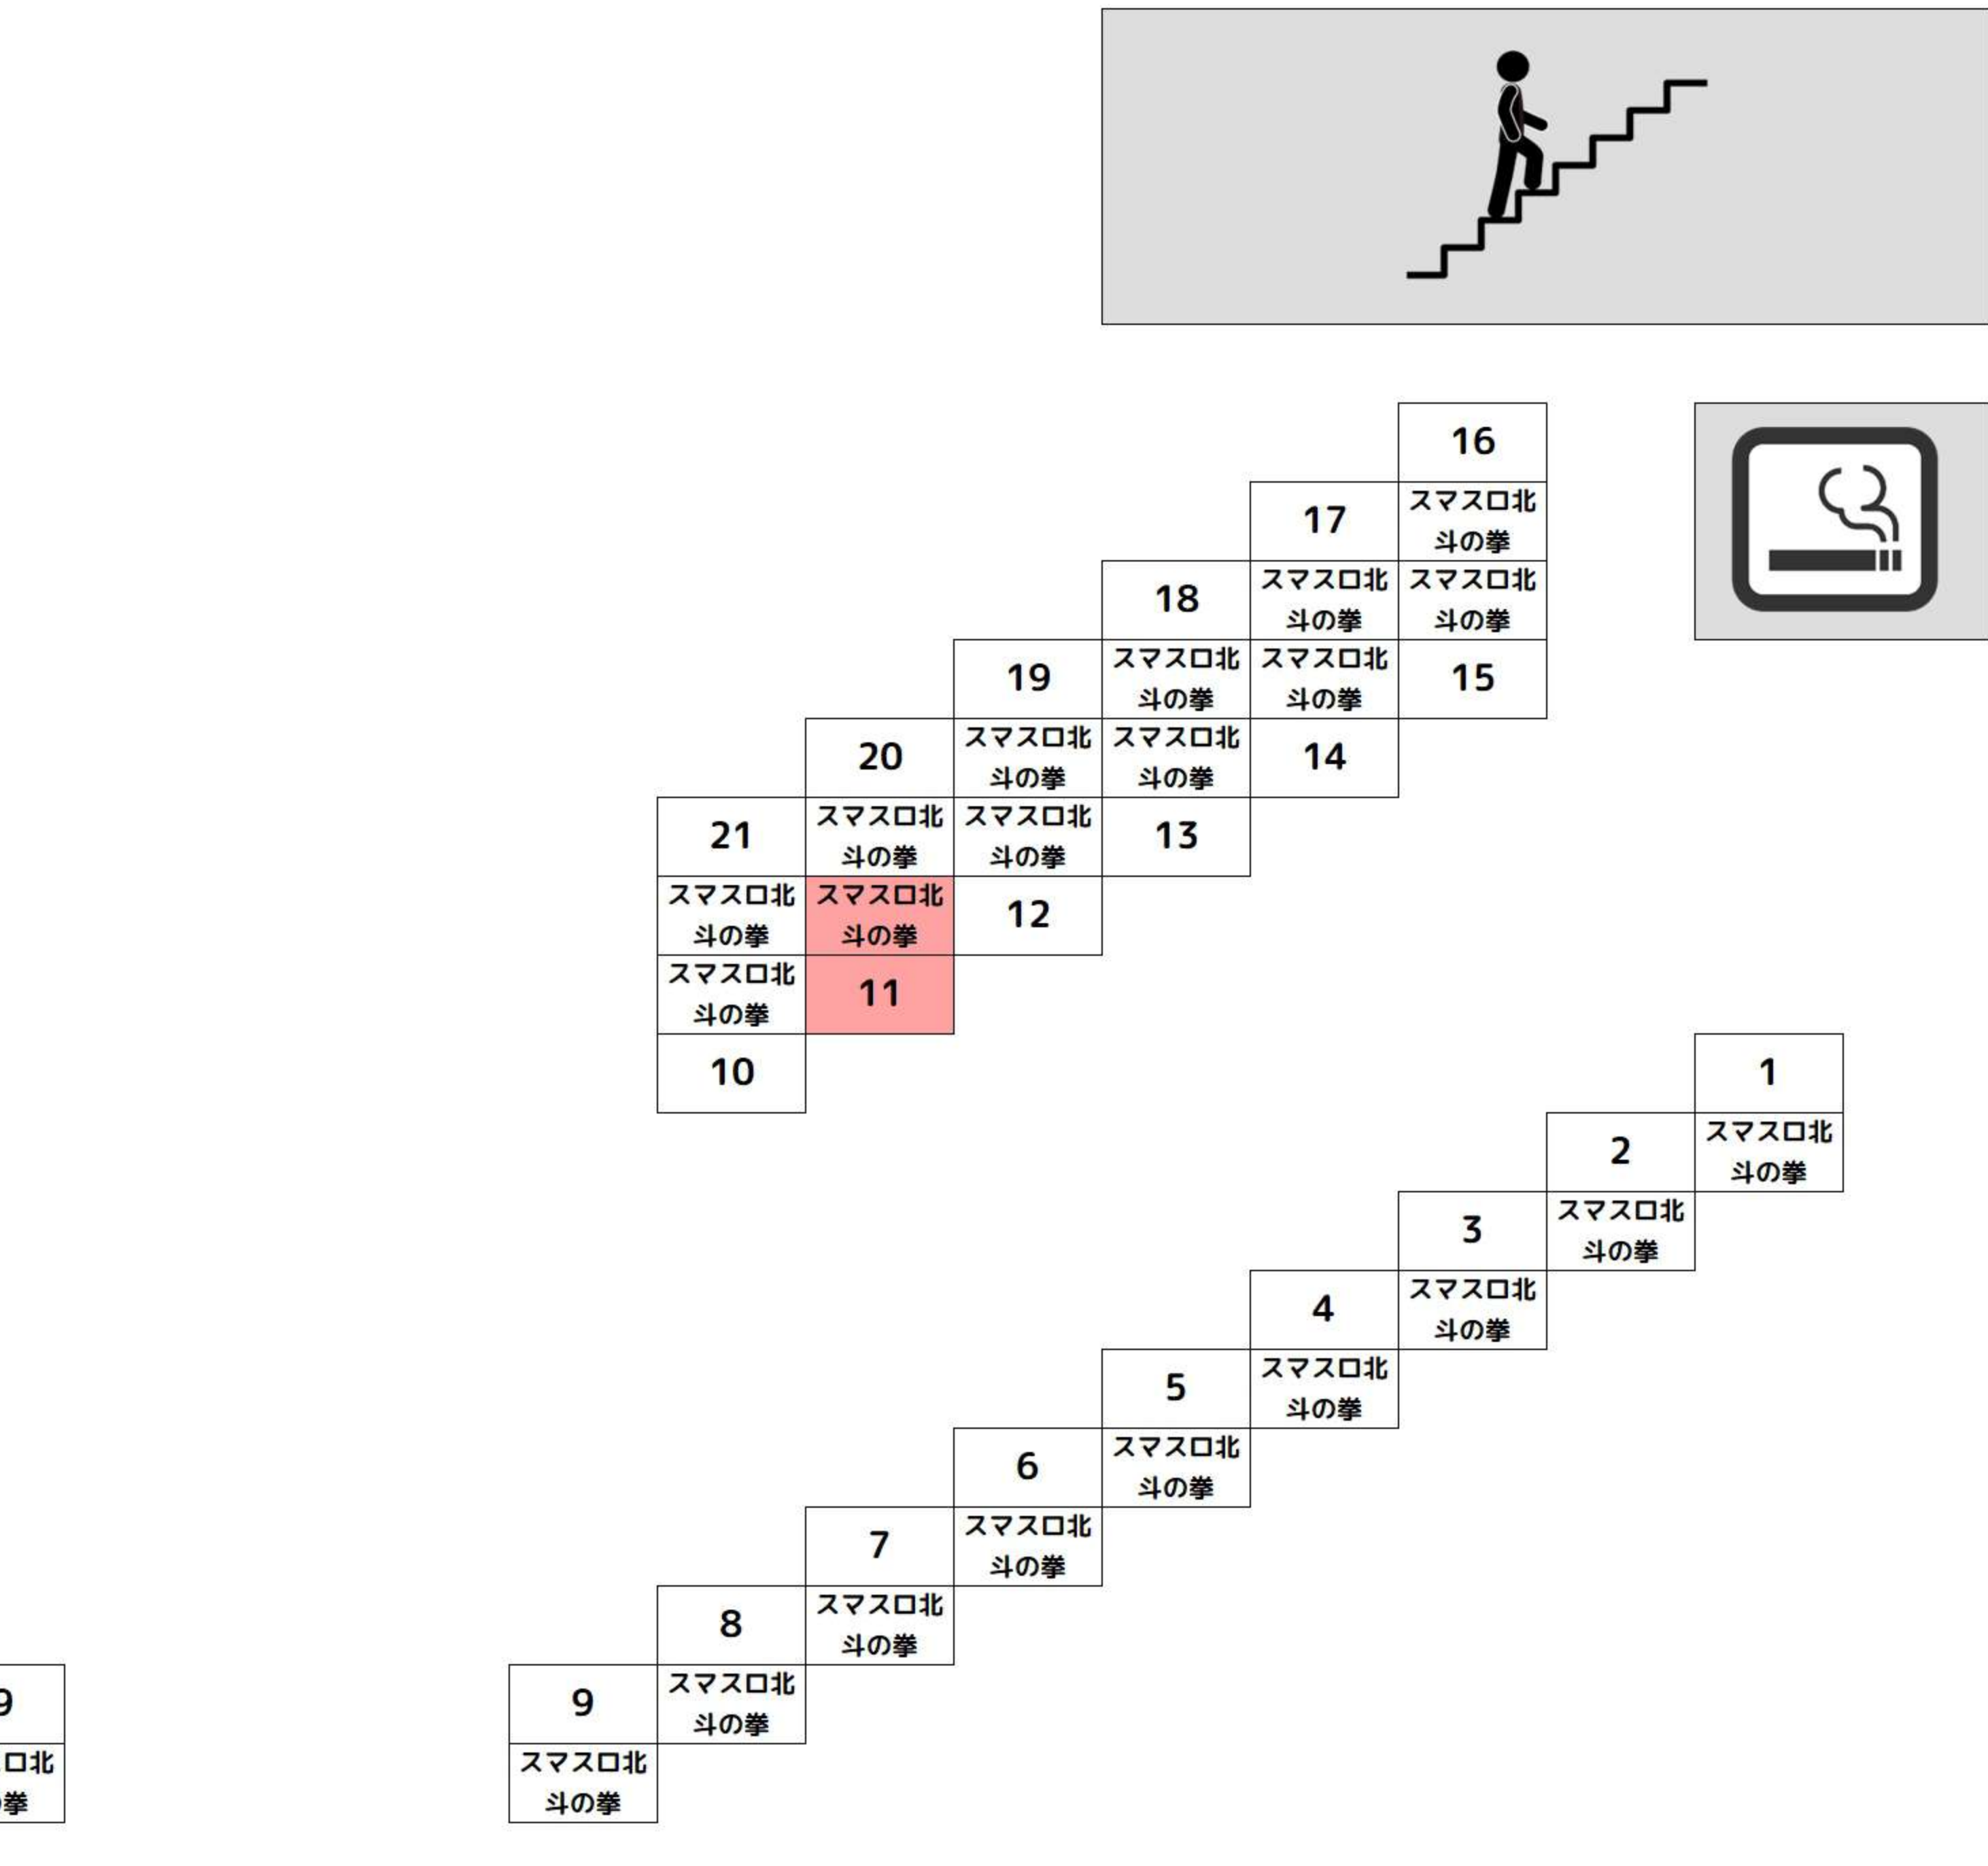

ソロ目末尾位置

BF

Table of room numbers for BF floor, including columns for エリサラ機, エリサラ機, and various numbered rooms.

Table of room numbers for BF floor, including columns for からくりサーカス.

Table of room numbers for BF floor, including columns for ヴァルヴレ イヴ.

Table of room numbers for BF floor, including columns for ヴァルヴレ イヴ.

Table of room numbers for BF floor, including columns for スマスロ北 斗の拳.

Table of room numbers for BF floor, including columns for スマスロ北 斗の拳.

2F

Table of room numbers for 2F floor, including columns for ハーサスリ ヴァイズ, ティスタ アップ2, and various numbered rooms.

Table of room numbers for 2F floor, including columns for ファンキー 2.

Table of room numbers for 2F floor, including columns for マイジャグ V and ファンキー 2.